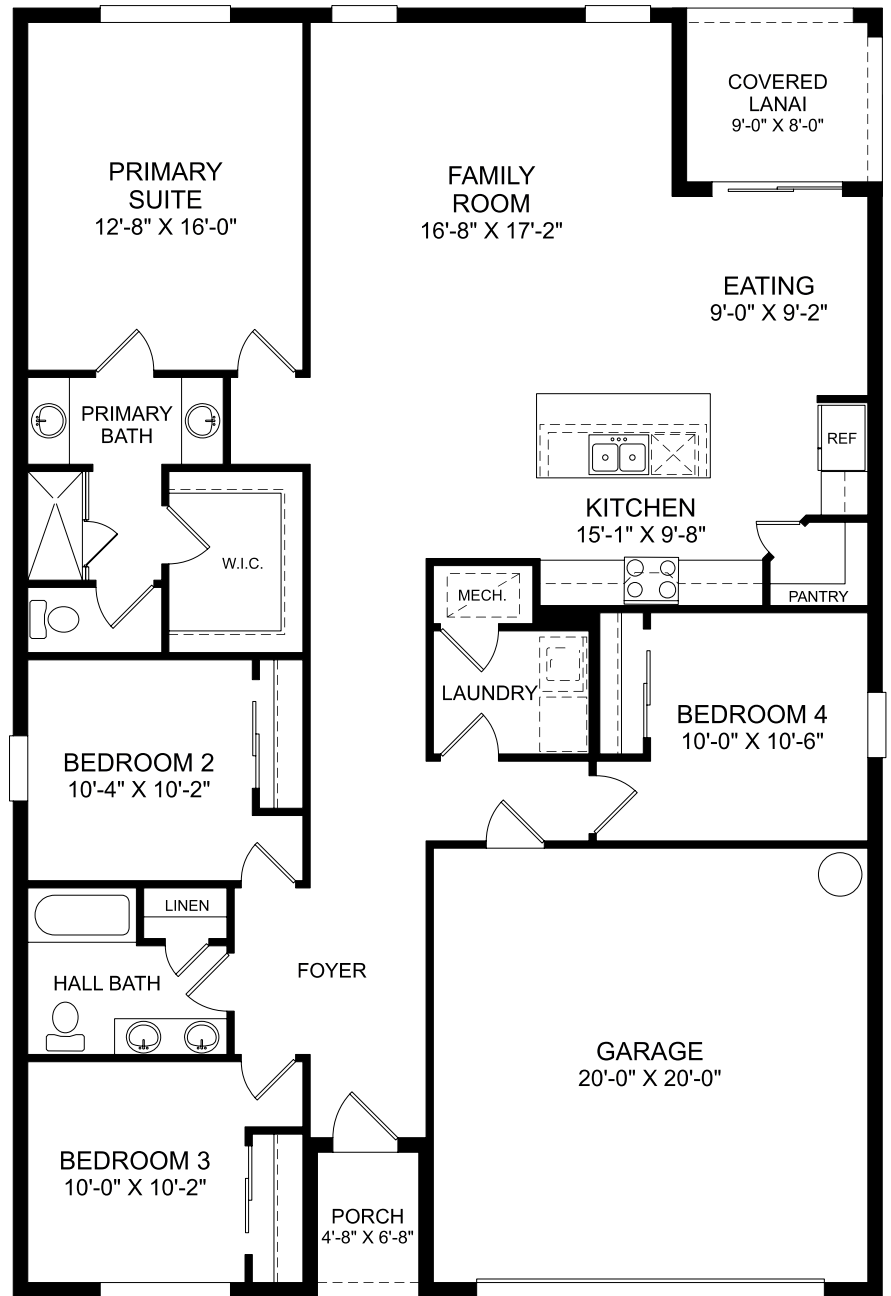

Juniper

First Floor

4 Beds

2 Full Baths

2 Car Garage

1,839 Sq. Ft.

Selected Options:

Covered Lanai

The floor plans shown are for general illustration purposes only. All dimensions are approximate. Actual product and specifications (including windows, doors and room layout) may vary in dimension or detail from the illustration shown, may vary with each different elevation available for a particular floor plan, and are subject to change without notice. Optional features shown may not be available in all communities or for all homesites. Certain optional features must be purchased together or must be purchased for a particular homesite. See the actual architectural plans for clarification of dimensions and optional features for each home, elevation and homesite.