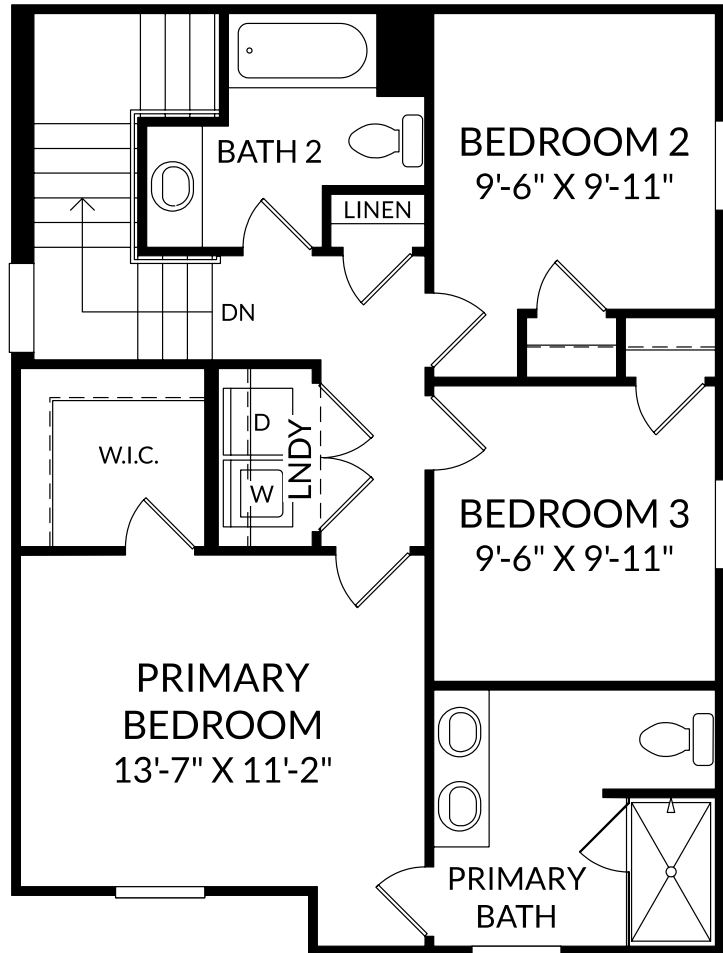

**The Logan**

Main Level

3 Beds

2 Full Baths | 1 Half Bath

2 Car Garage

1,496 Sq. Ft.

**Selected Options:**

Elevation D

## The Logan

Upper Level

3 Beds

2 Full Baths | 1 Half Bath

2 Car Garage

1,496 Sq. Ft.