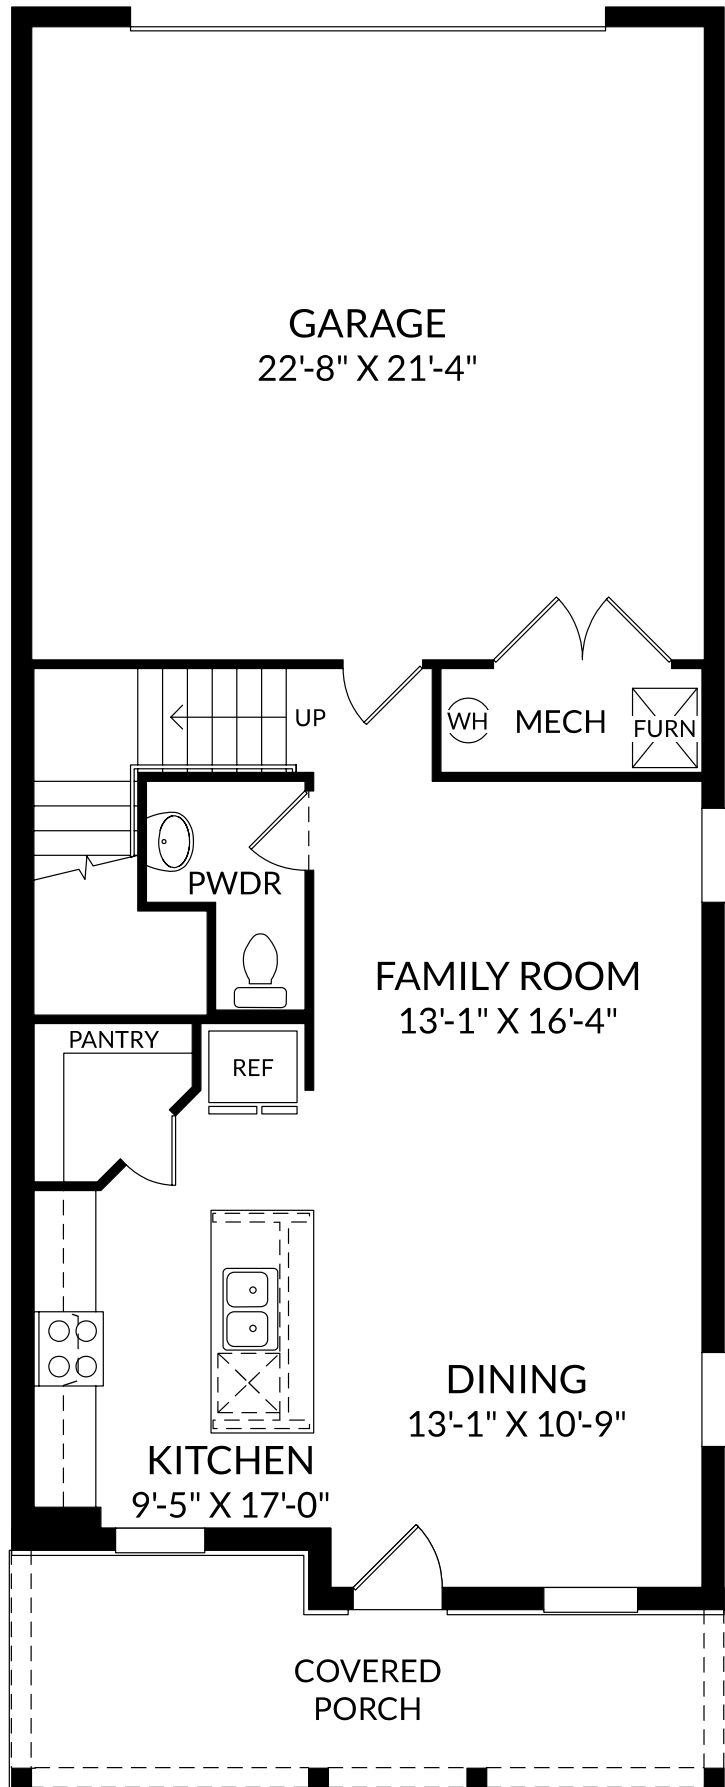

**The Logan**

Main Level

3 Beds

2 Full Baths | 1 Half Bath

2 Car Garage

1,496 Sq. Ft.

**Selected Options:**

Elevation D

## The Logan

Upper Level

3 Beds

2 Full Baths | 1 Half Bath

2 Car Garage

1,496 Sq. Ft.