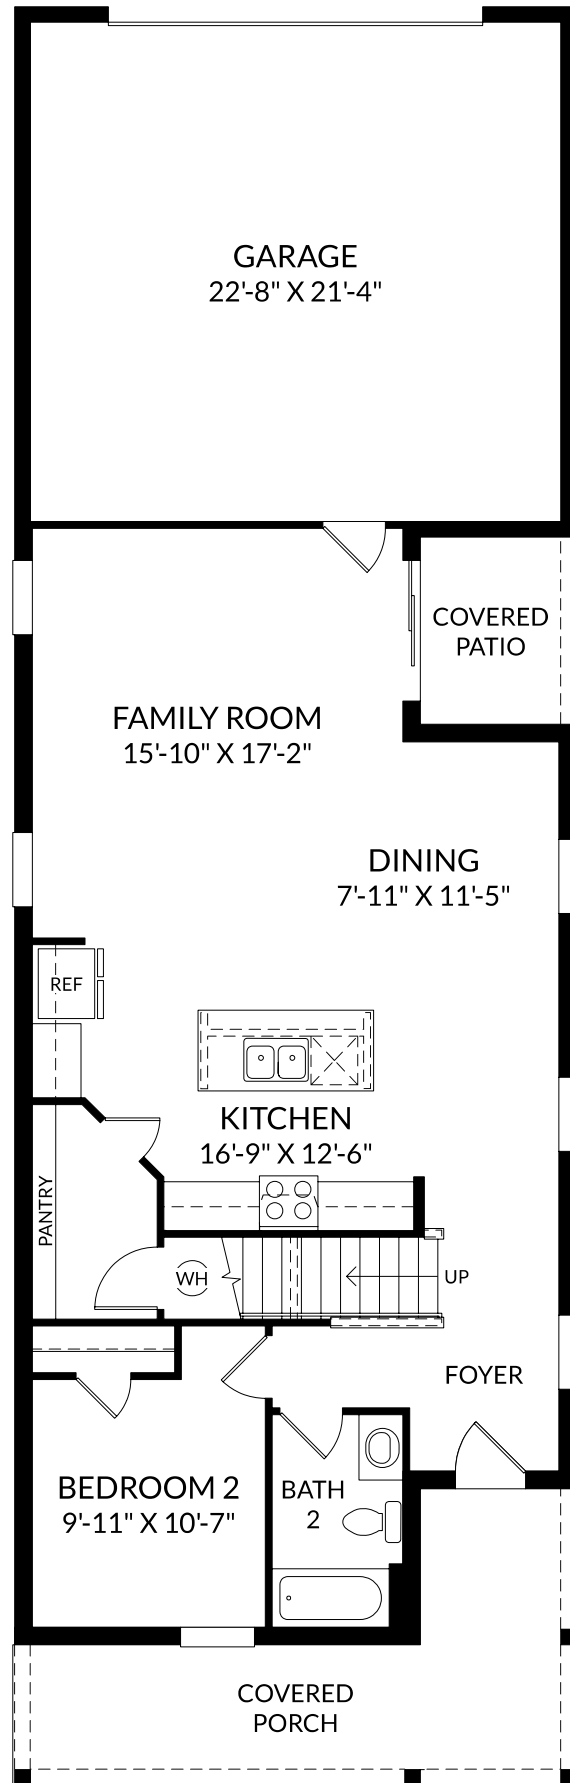

The Overton

Main Level
4 Beds
3 Full Baths
2 Car Garage
2,198 Sq. Ft.

Selected Options:

Elevation C

The Overton

Upper Level

4 Beds

3 Full Baths

2 Car Garage

2,198 Sq. Ft.

Selected Options:

Elevation C