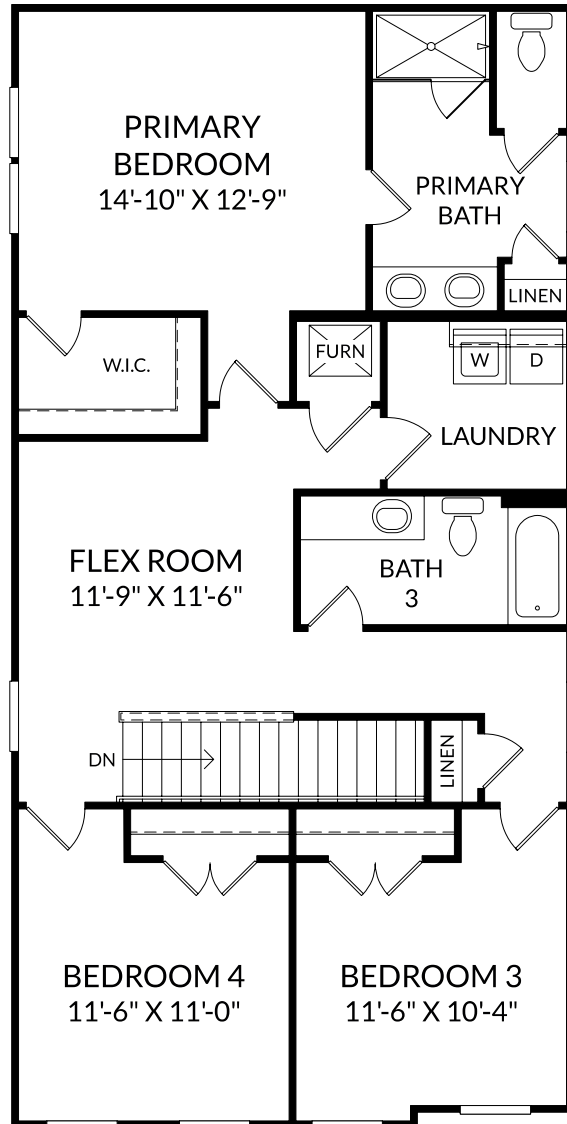

The Overton

Main Level
4 Beds
3 Full Baths
2 Car Garage
2,198 Sq. Ft.

Selected Options:

Elevation C

The Overton

Upper Level

4 Beds

3 Full Baths

2 Car Garage

2,198 Sq. Ft.

Selected Options:

Elevation C