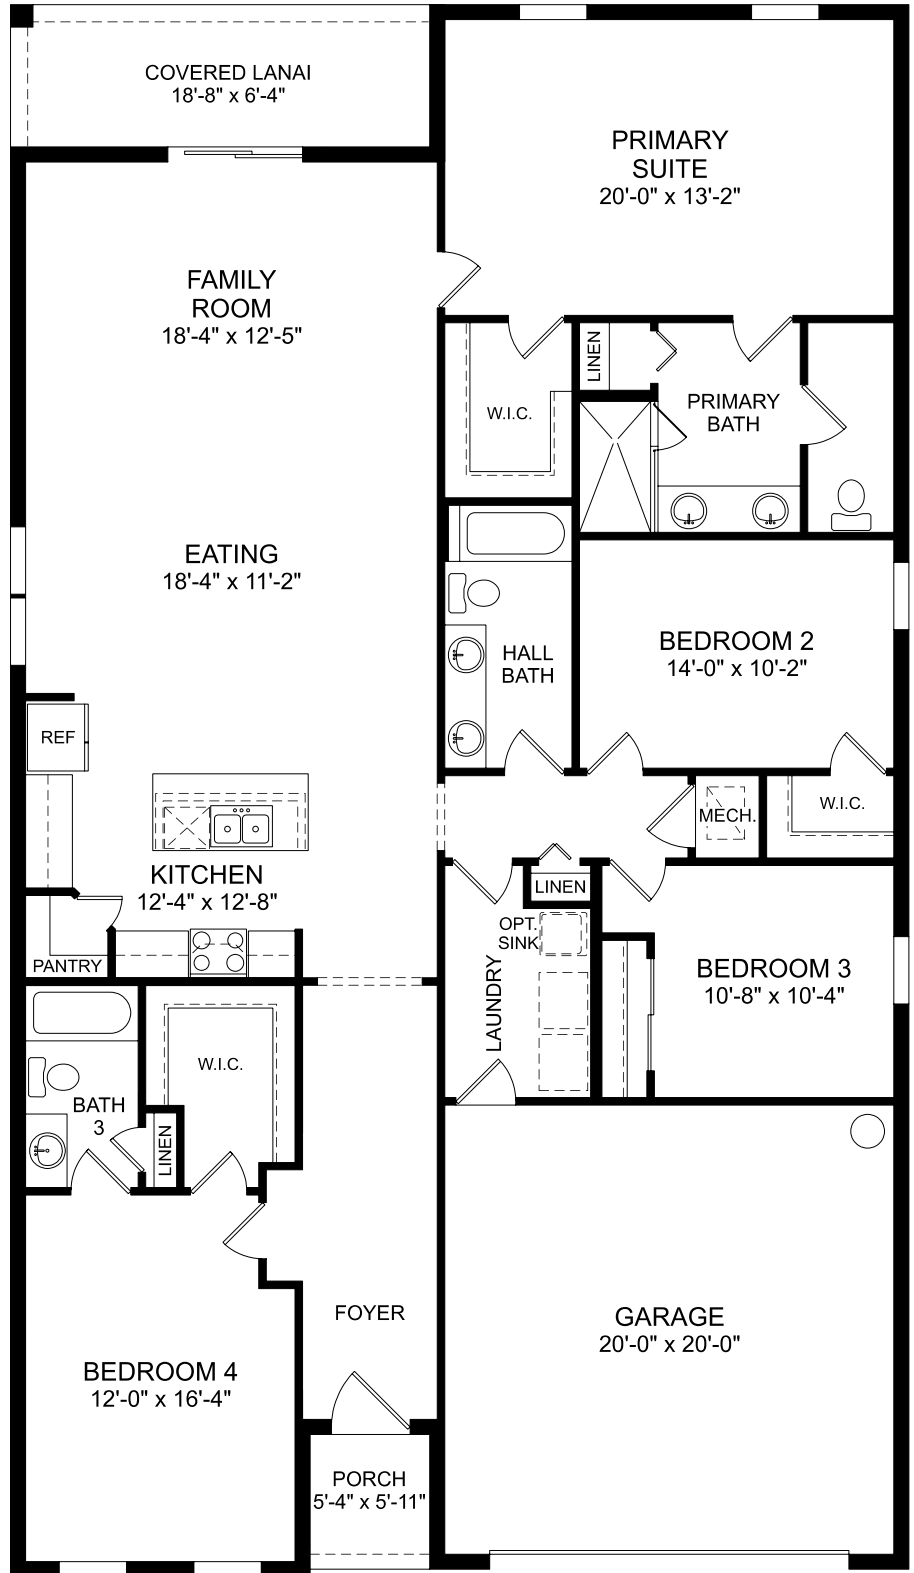

Webber

First Floor
 4 Beds
 3 Full Baths
 2 Car Garage
 2,210 Sq. Ft.

Selected Options:

Covered Lanai
 Bedroom 4 Suite

The floor plans shown are for general illustration purposes only. All dimensions are approximate. Actual product and specifications (including windows, doors and room layout) may vary in dimension or detail from the illustration shown, may vary with each different elevation available for a particular floor plan, and are subject to change without notice. Optional features shown may not be available in all communities or for all homesites. Certain optional features must be purchased together or must be purchased for a particular homesite. See the actual architectural plans for clarification of dimensions and optional features for each home, elevation and homesite.