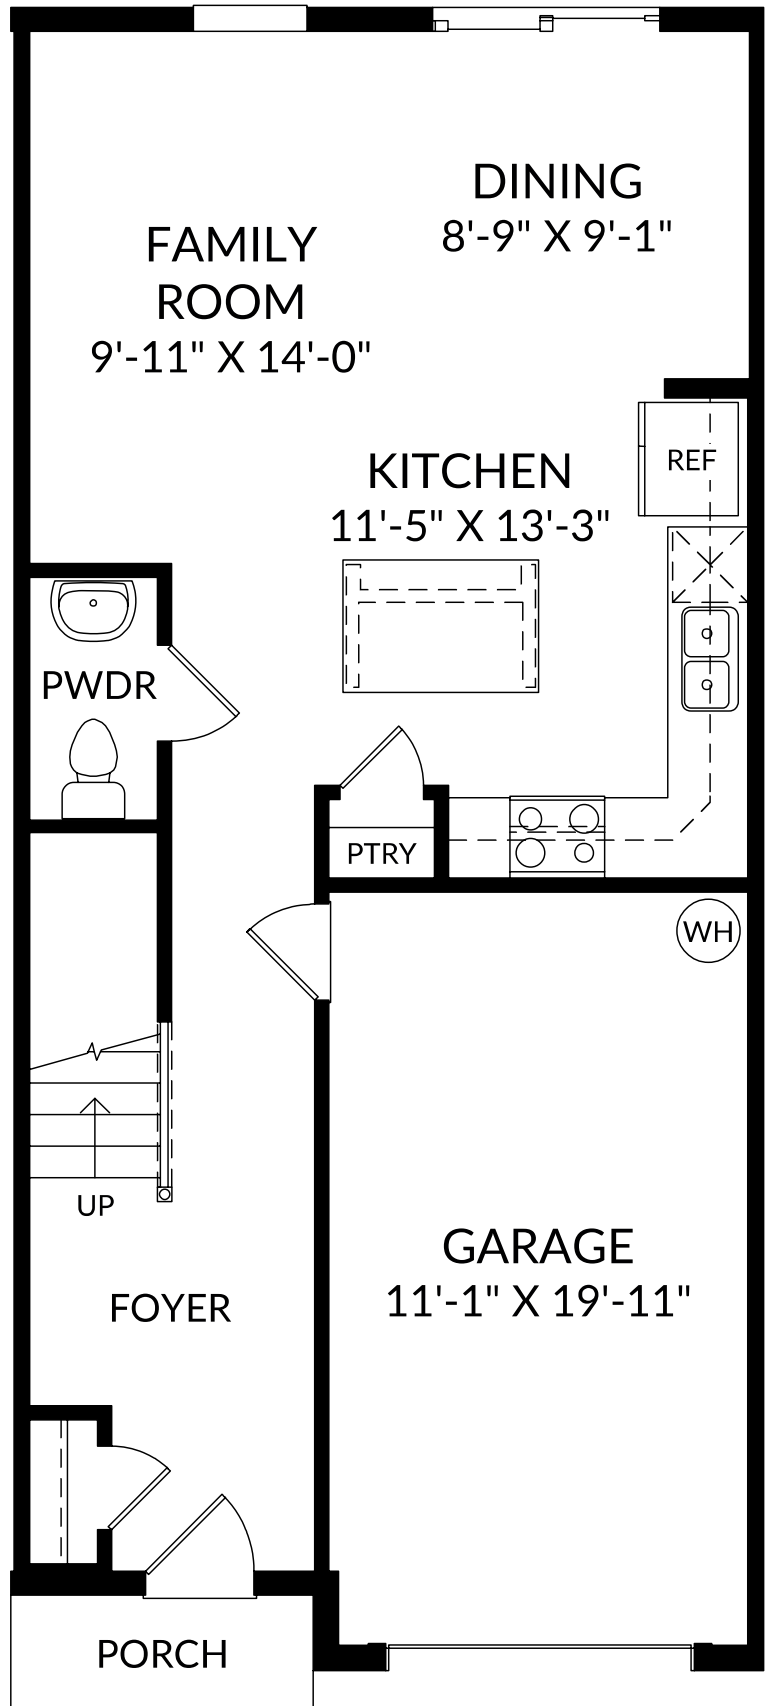

The Rosalia B

Main Level

3 Beds

2 Full Baths | 1 Half Bath

1 Car Garage

1,451 Sq. Ft.

No Options Selected

The Rosalia B

Upper Level

3 Beds

2 Full Baths | 1 Half Bath

1 Car Garage

1,451 Sq. Ft.

No Options Selected