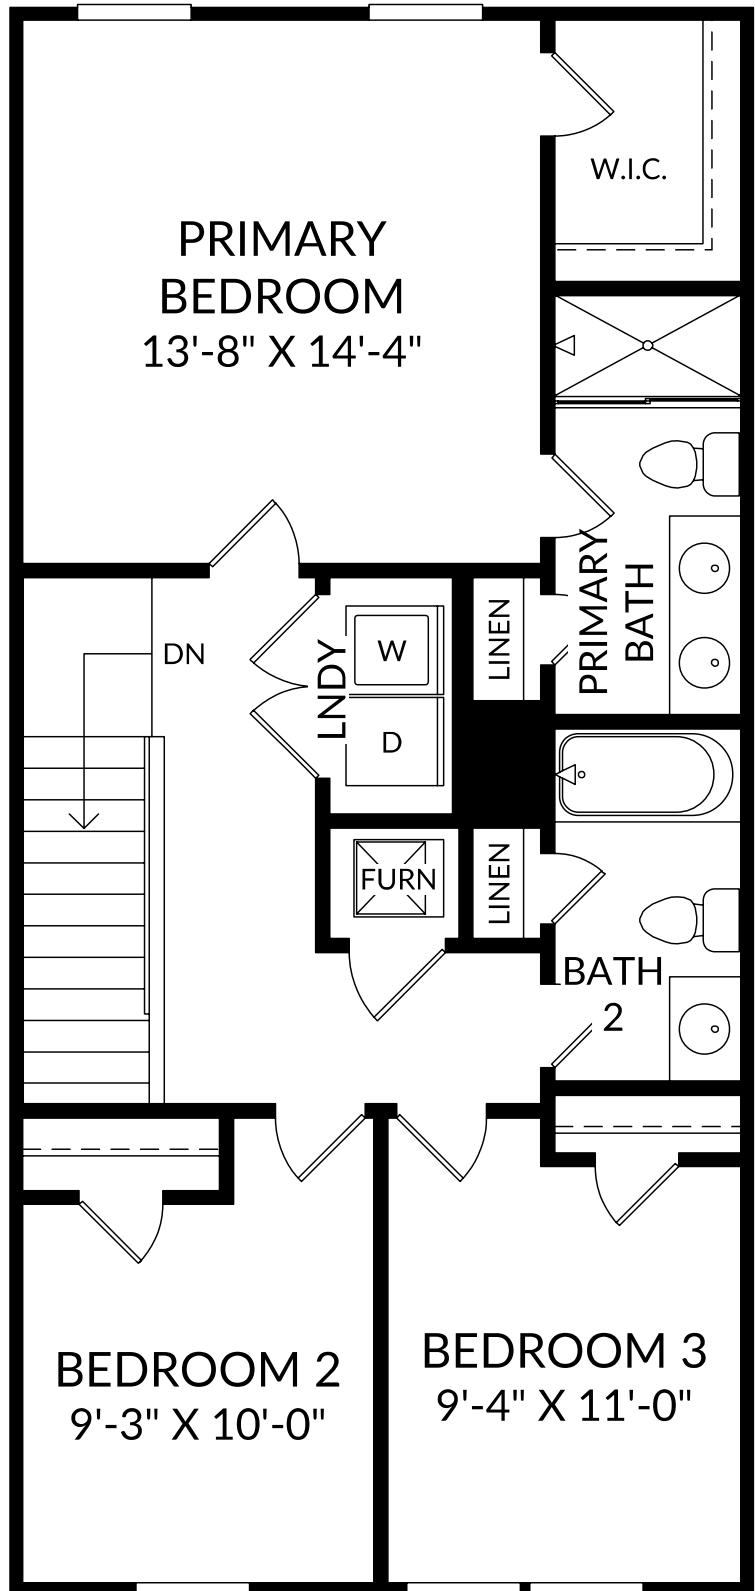

The Rosalia B

Main Level

3 Beds

2 Full Baths | 1 Half Bath

1 Car Garage

1,451 Sq. Ft.

No Options Selected

The Rosalia B

Upper Level

3 Beds

2 Full Baths | 1 Half Bath

1 Car Garage

1,451 Sq. Ft.

No Options Selected