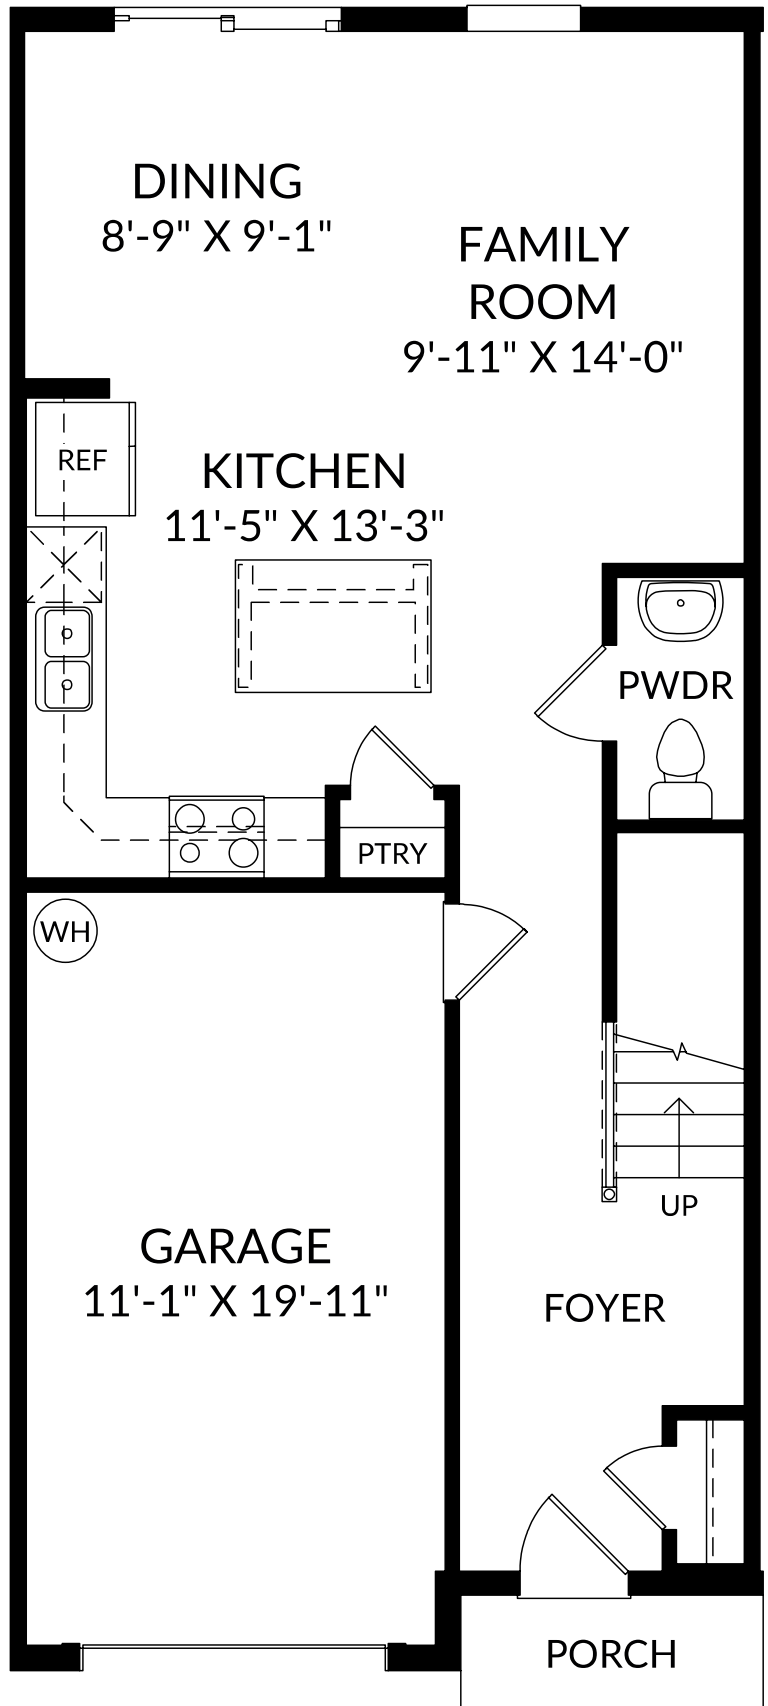

**The Rosalia B**

Main Level

3 Beds

2 Full Baths | 1 Half Bath

1 Car Garage

1,451 Sq. Ft.

No Options Selected

### The Rosalia B

Upper Level

3 Beds

2 Full Baths | 1 Half Bath

1 Car Garage

1,451 Sq. Ft.

No Options Selected