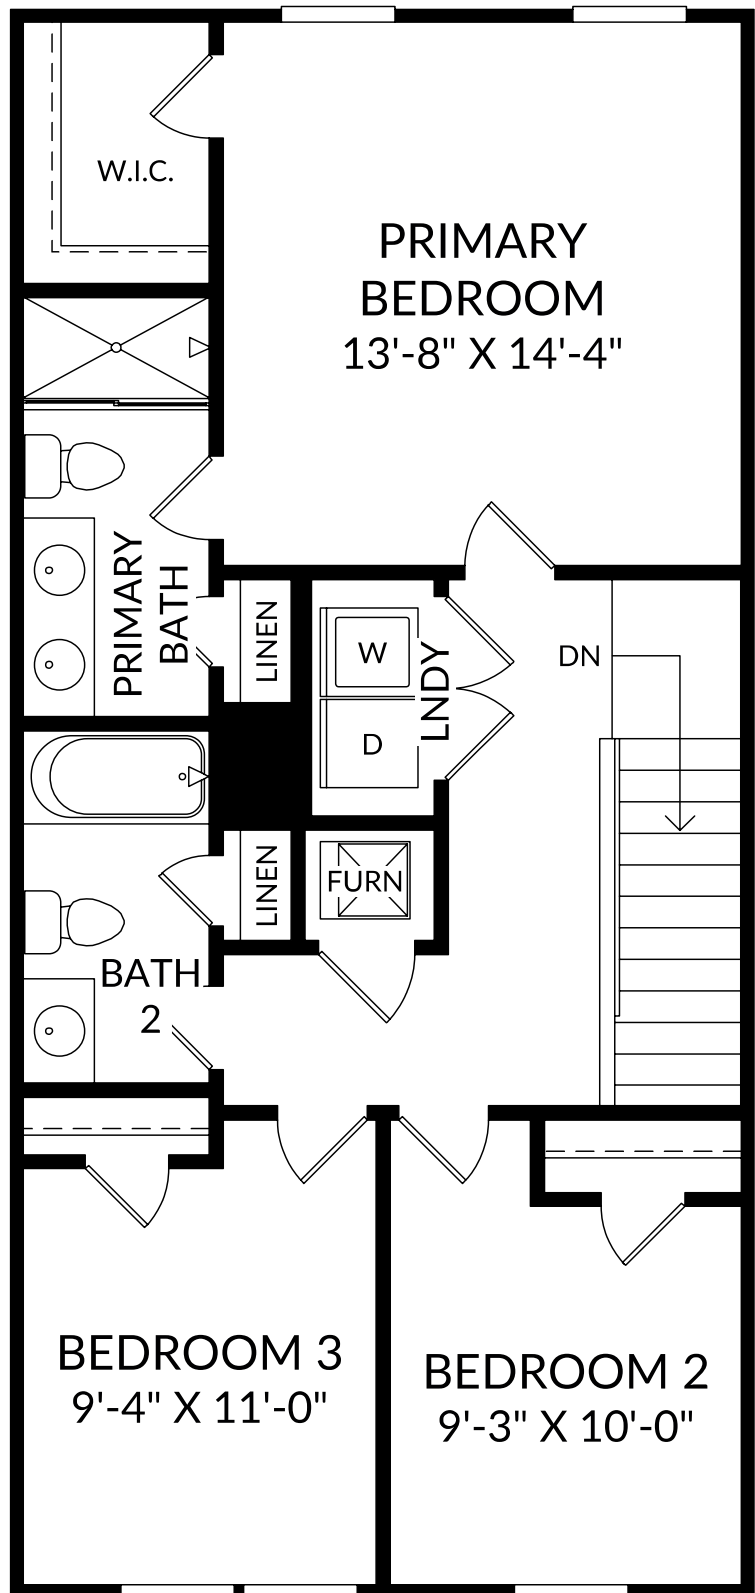

**The Rosalia B**

Main Level

3 Beds

2 Full Baths | 1 Half Bath

1 Car Garage

1,451 Sq. Ft.

No Options Selected

### The Rosalia B

Upper Level

3 Beds

2 Full Baths | 1 Half Bath

1 Car Garage

1,451 Sq. Ft.

No Options Selected