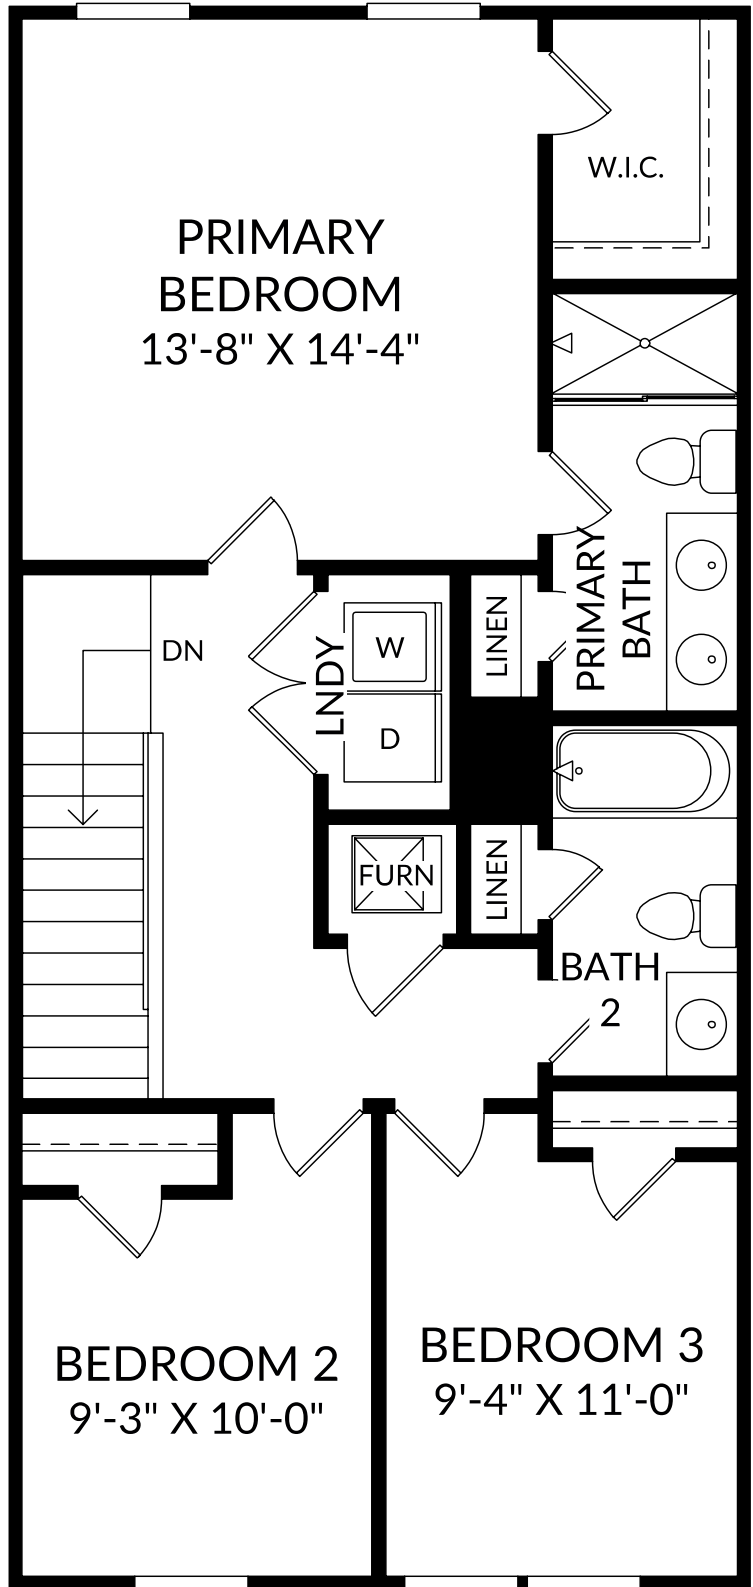

**The Rosalia B**

Main Level

3 Beds

2 Full Baths | 1 Half Bath

1 Car Garage

1,451 Sq. Ft.

No Options Selected

**The Rosalia B**

Upper Level

3 Beds

2 Full Baths | 1 Half Bath

1 Car Garage

1,451 Sq. Ft.

No Options Selected