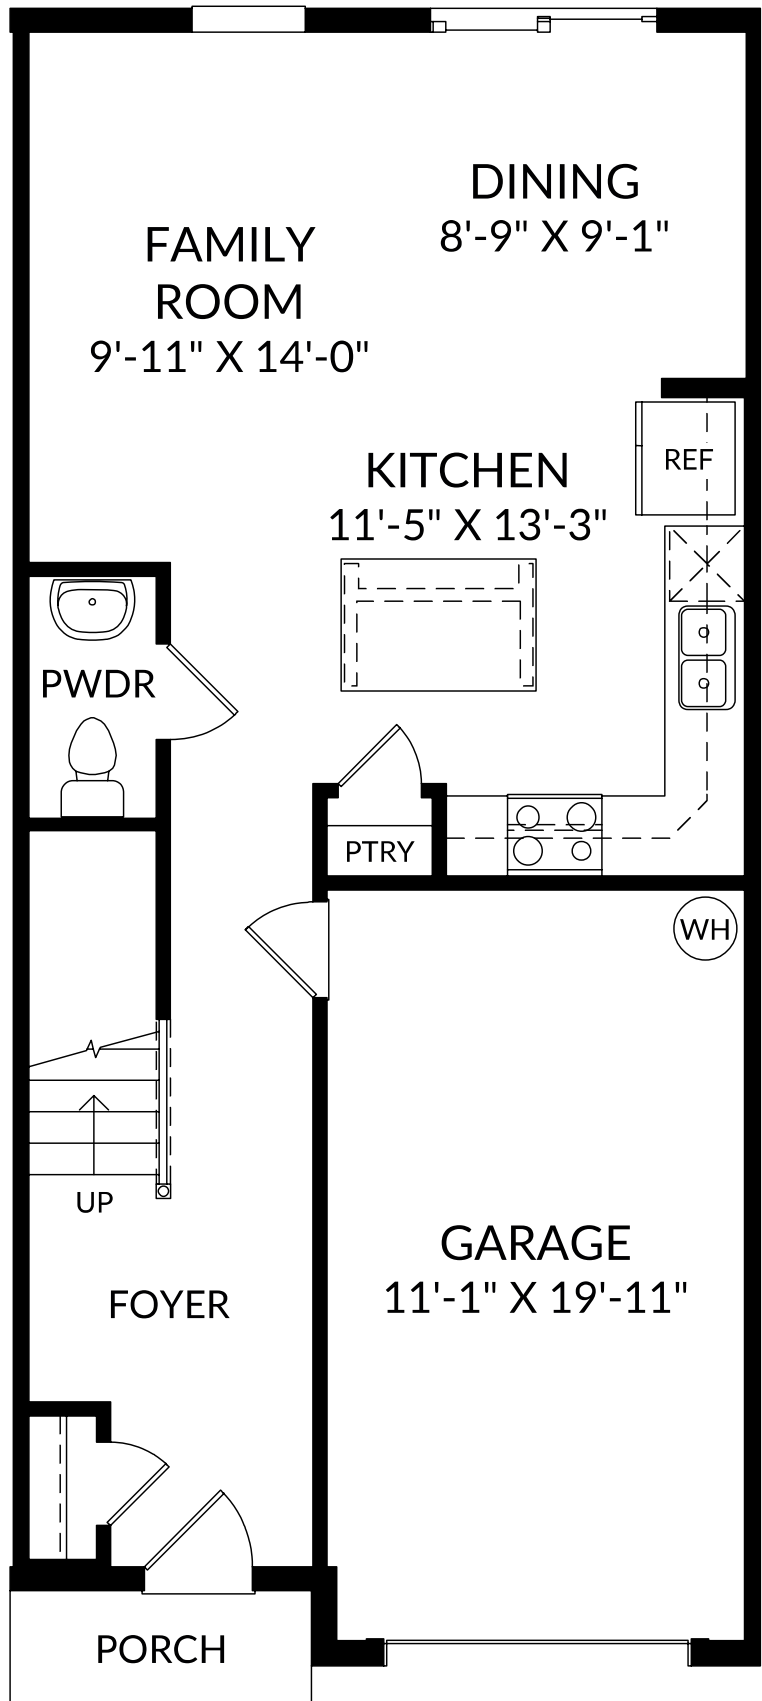

**The Rosalia B**

Main Level

3 Beds

2 Full Baths | 1 Half Bath

1 Car Garage

1,451 Sq. Ft.

No Options Selected

**The Rosalia B**

Upper Level

3 Beds

2 Full Baths | 1 Half Bath

1 Car Garage

1,451 Sq. Ft.

No Options Selected