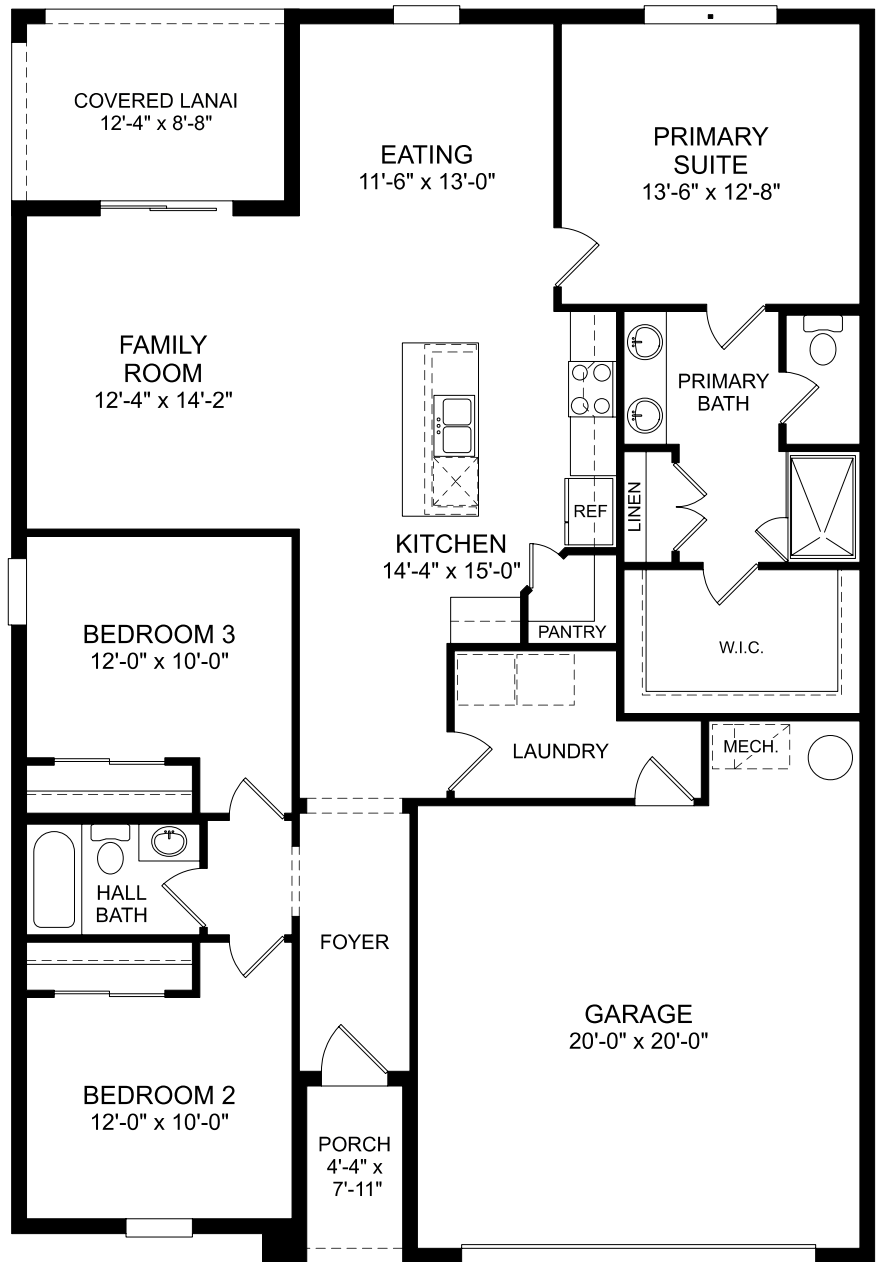

Portland

First Floor
 3 Beds
 2 Full Baths
 2 Car Garage
 1,589 Sq. Ft.

Selected Options:

Covered Lanai

The floor plans shown are for general illustration purposes only. All dimensions are approximate. Actual product and specifications (including windows, doors and room layout) may vary in dimension or detail from the illustration shown, may vary with each different elevation available for a particular floor plan, and are subject to change without notice. Optional features shown may not be available in all communities or for all homesites. Certain optional features must be purchased together or must be purchased for a particular homesite. See the actual architectural plans for clarification of dimensions and optional features for each home, elevation and homesite.