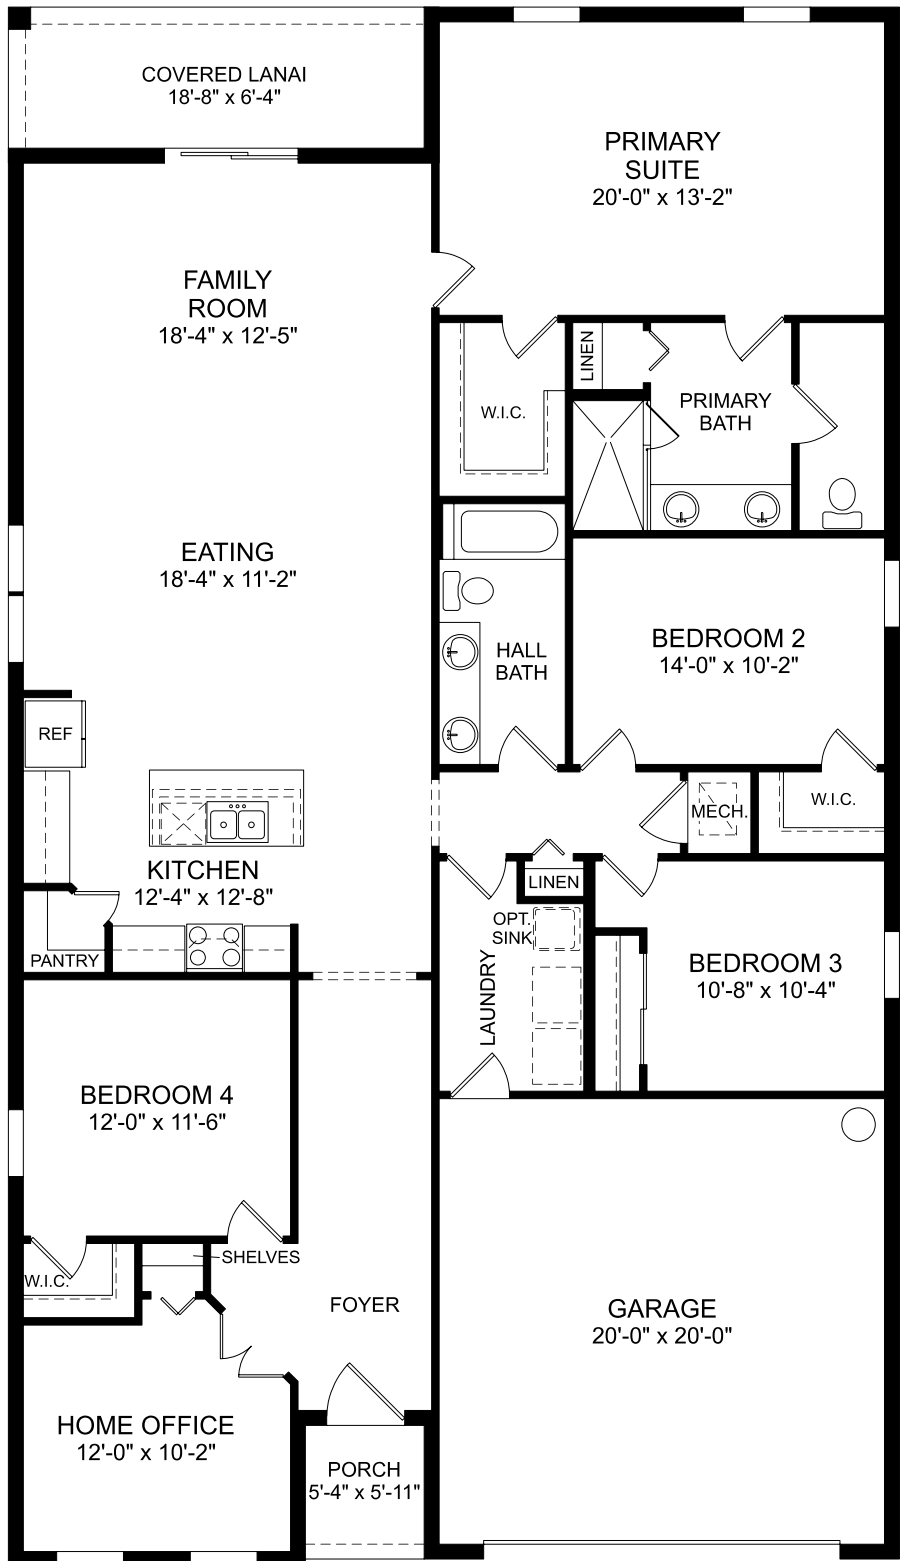

Webber

First Floor
 4 Beds
 2 Full Baths
 2 Car Garage
 2,210 Sq. Ft.

Selected Options:

Covered Lanai

The floor plans shown are for general illustration purposes only. All dimensions are approximate. Actual product and specifications (including windows, doors and room layout) may vary in dimension or detail from the illustration shown, may vary with each different elevation available for a particular floor plan, and are subject to change without notice. Optional features shown may not be available in all communities or for all homesites. Certain optional features must be purchased together or must be purchased for a particular homesite. See the actual architectural plans for clarification of dimensions and optional features for each home, elevation and homesite.