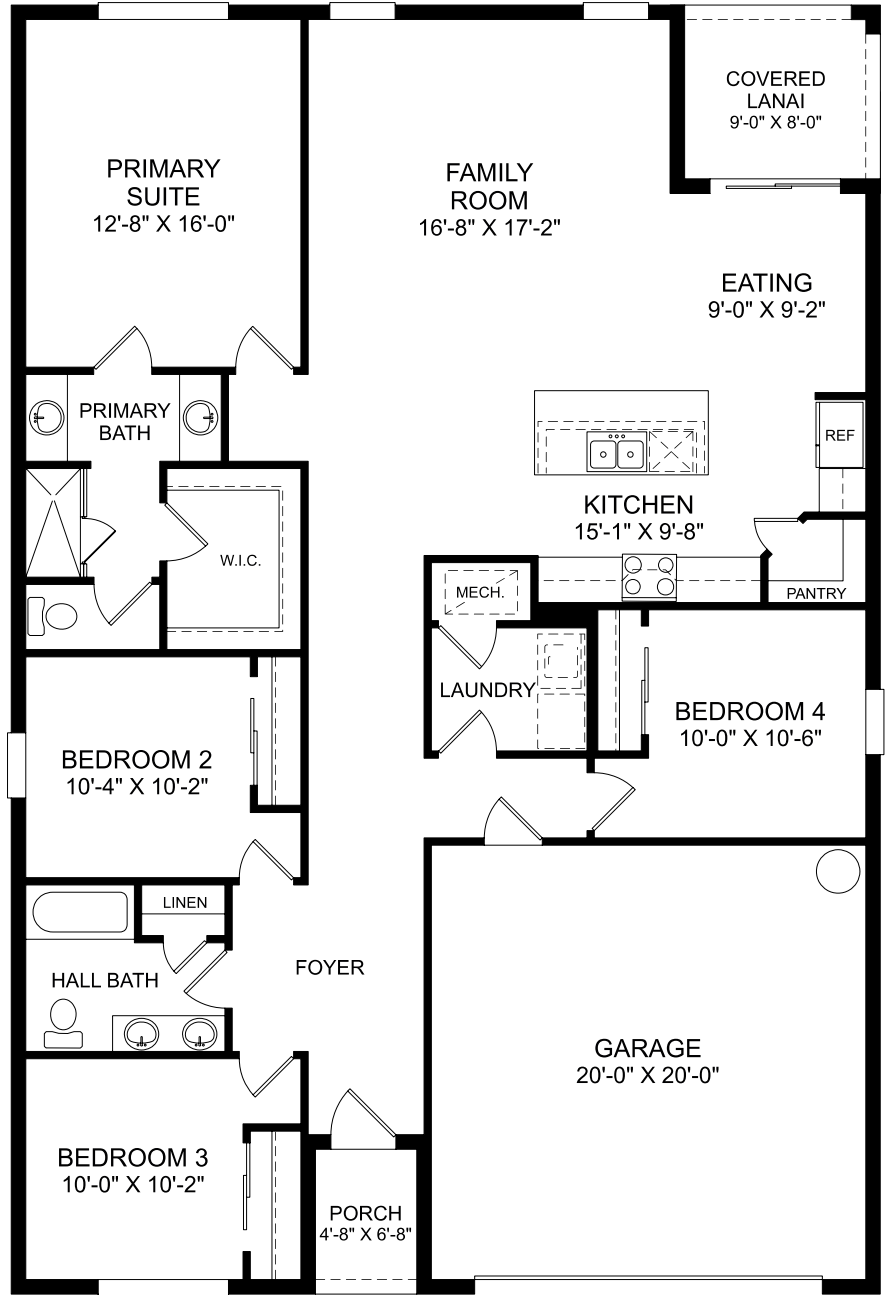

**Juniper**

First Floor  
 4 Beds  
 2 Full Baths  
 2 Car Garage  
 1,839 Sq. Ft.

**Selected Options:**

Covered Lanai

The floor plans shown are for general illustration purposes only. All dimensions are approximate. Actual product and specifications (including windows, doors and room layout) may vary in dimension or detail from the illustration shown, may vary with each different elevation available for a particular floor plan, and are subject to change without notice. Optional features shown may not be available in all communities or for all homesites. Certain optional features must be purchased together or must be purchased for a particular homesite. See the actual architectural plans for clarification of dimensions and optional features for each home, elevation and homesite.