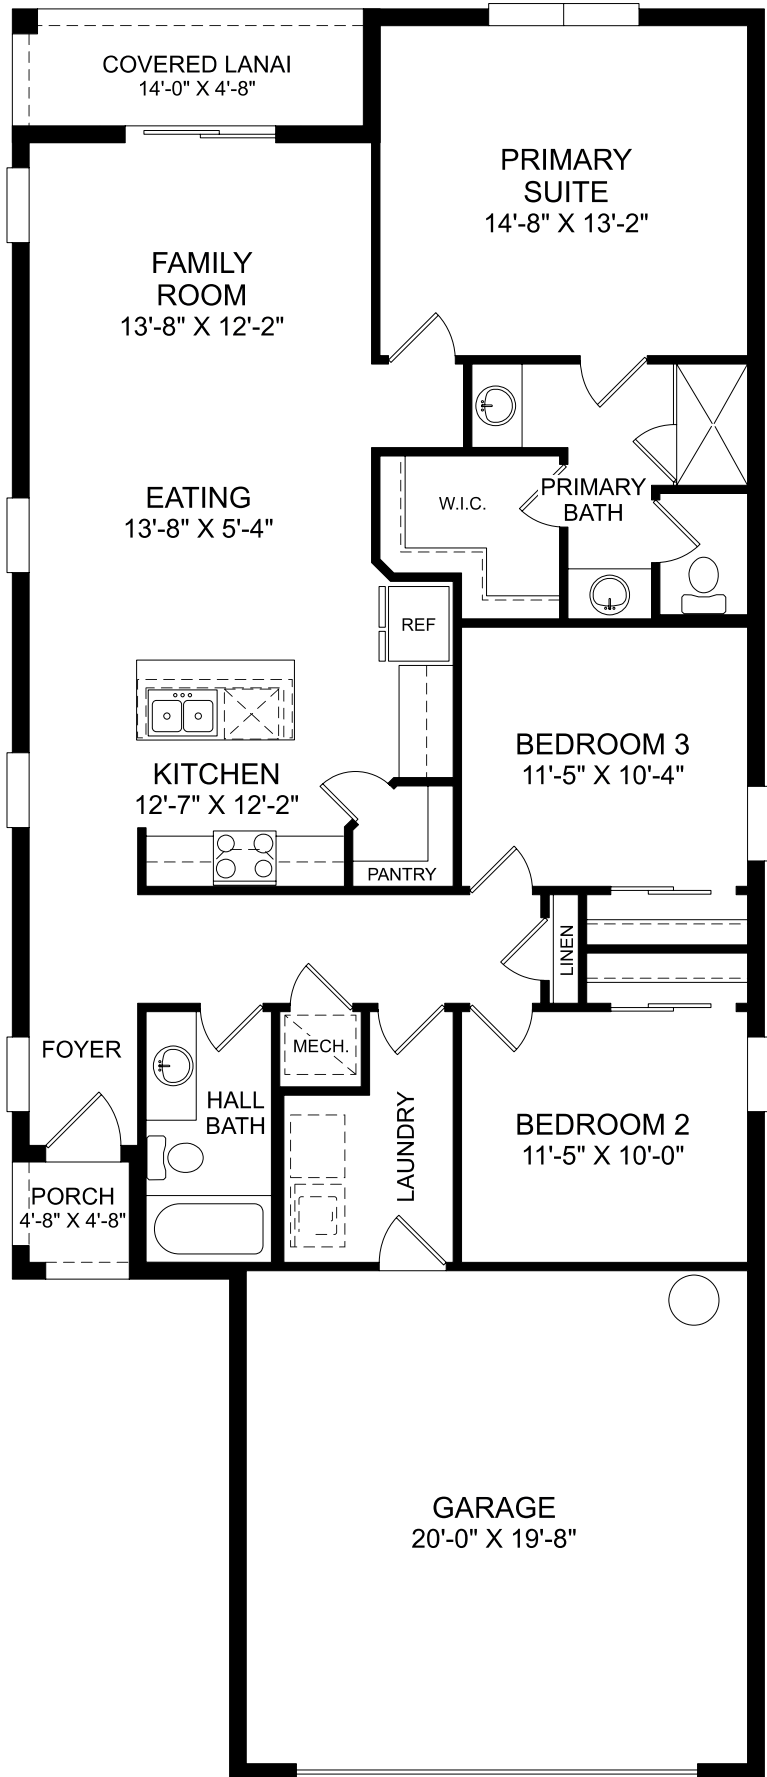

**Bellinger**

First Floor  
 3 Beds  
 2 Full Baths  
 2 Car Garage  
 1,426 Sq. Ft.

**Selected Options:**

Covered Lanai

The floor plans shown are for general illustration purposes only. All dimensions are approximate. Actual product and specifications (including windows, doors and room layout) may vary in dimension or detail from the illustration shown, may vary with each different elevation available for a particular floor plan, and are subject to change without notice. Optional features shown may not be available in all communities or for all homesites. Certain optional features must be purchased together or must be purchased for a particular homesite. See the actual architectural plans for clarification of dimensions and optional features for each home, elevation and homesite. Revision: 11/1/2021