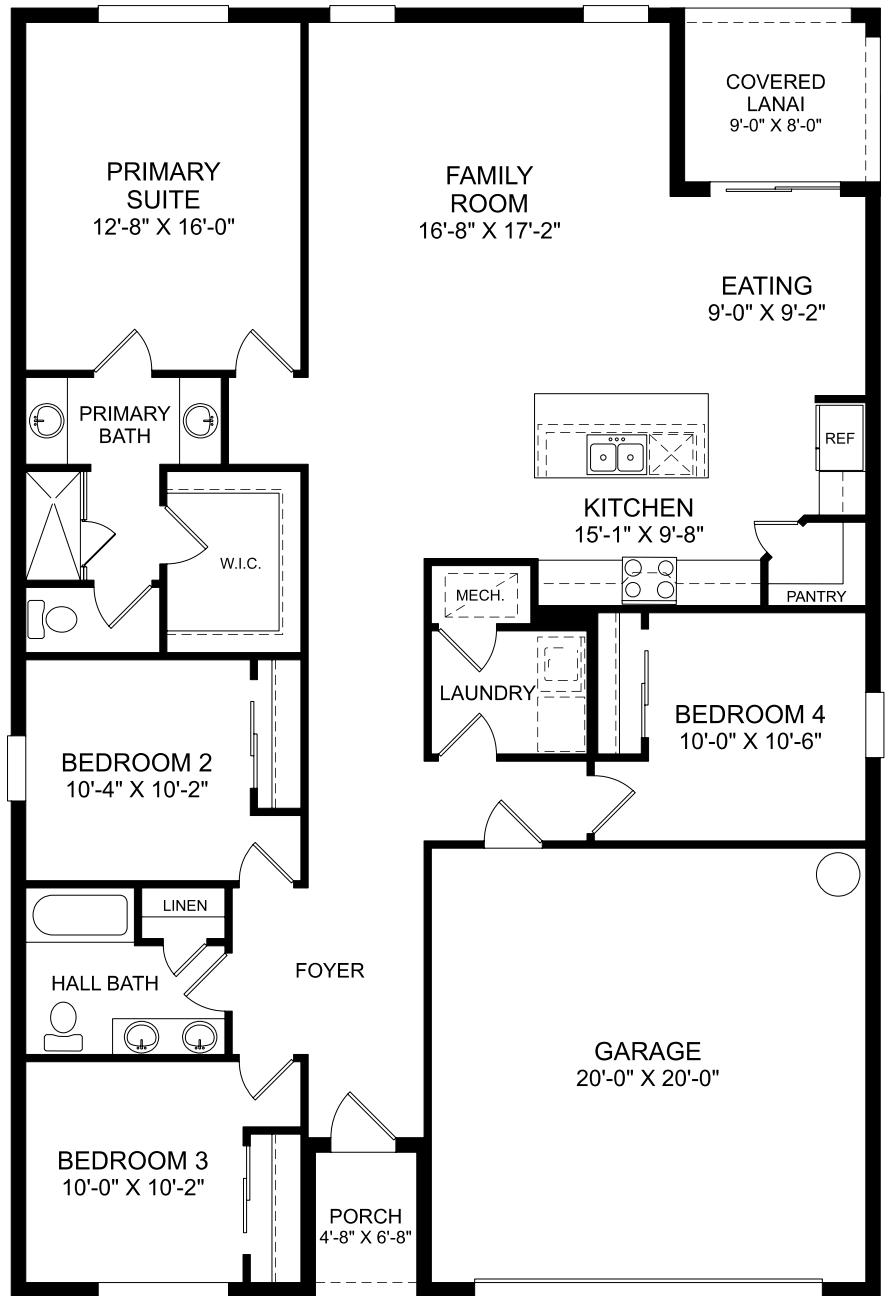

**Juniper**

First Floor  
 4 Beds  
 2 Full Baths  
 2 Car Garage  
 1,839 Sq. Ft.

**Selected Options:**

Covered Lanai

The floor plans shown are for general illustration purposes only. All dimensions are approximate. Actual product and specifications (including windows, doors and room layout) may vary in dimension or detail from the illustration shown, may vary with each different elevation available for a particular floor plan, and are subject to change without notice. Optional features shown may not be available in all communities or for all homesites. Certain optional features must be purchased together or must be purchased for a particular homesite. See the actual architectural plans for clarification of dimensions and optional features for each home, elevation and homesite.