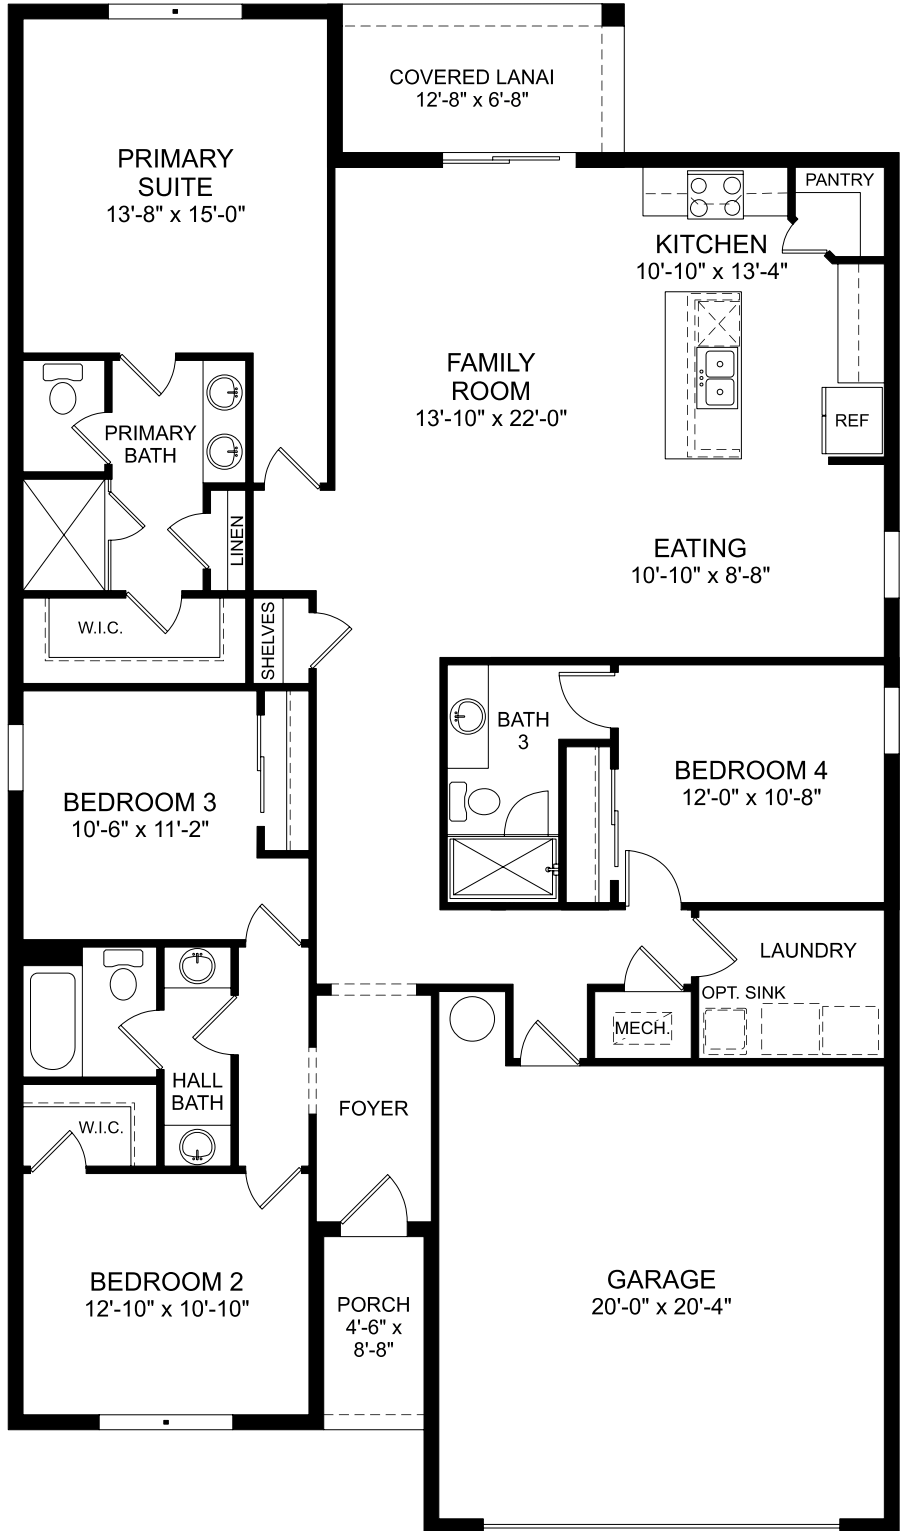

**Seaton**

First Floor  
 4 Beds  
 3 Full Baths  
 2 Car Garage  
 2,001 Sq. Ft.

**Selected Options:**

Covered Lanai  
 Bedroom 4/Bath 3

The floor plans shown are for general illustration purposes only. All dimensions are approximate. Actual product and specifications (including windows, doors and room layout) may vary in dimension or detail from the illustration shown, may vary with each different elevation available for a particular floor plan, and are subject to change without notice. Optional features shown may not be available in all communities or for all homesites. Certain optional features must be purchased together or must be purchased for a particular homesite. See the actual architectural plans for clarification of dimensions and optional features for each home, elevation and homesite.