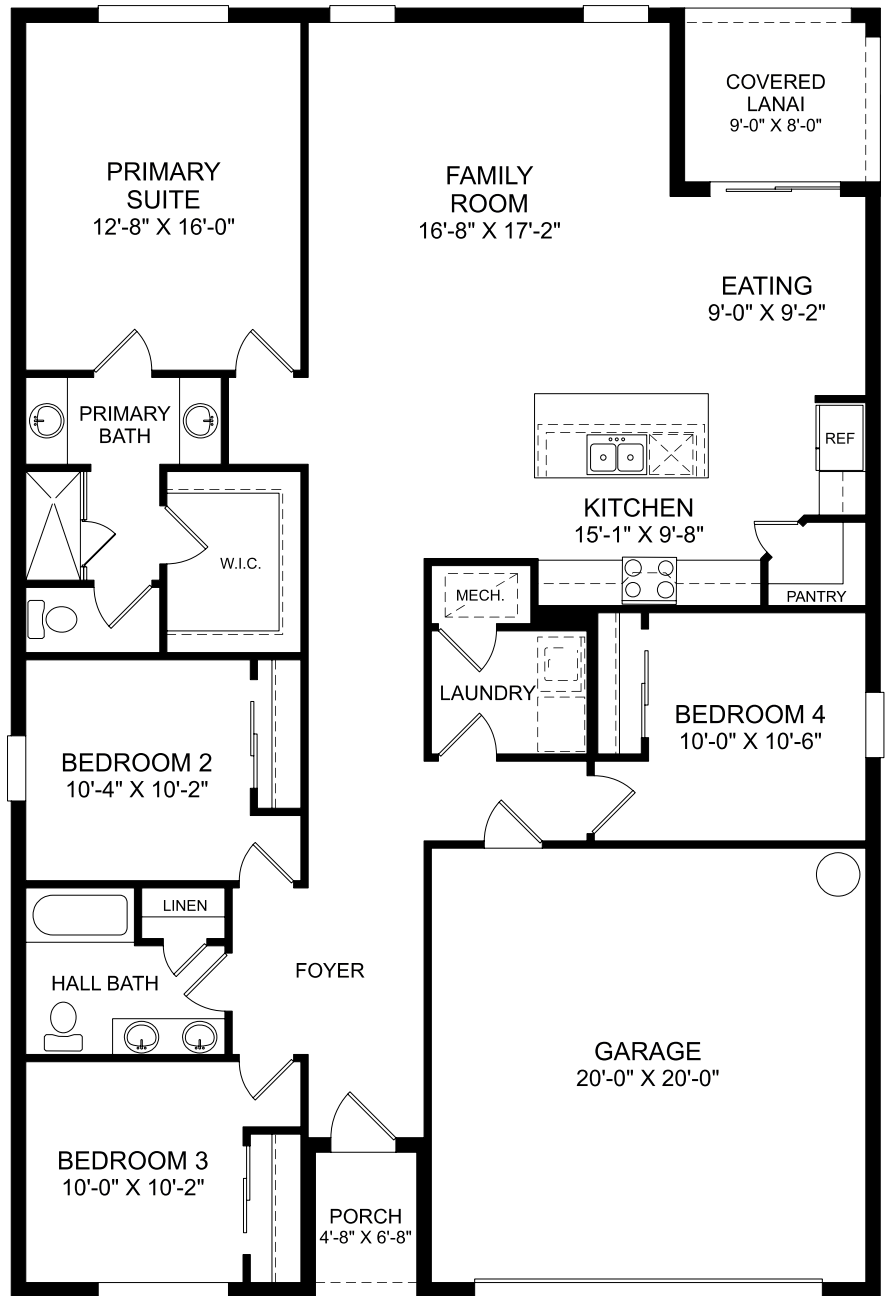

Juniper

First Floor

4 Beds

2 Full Baths

2 Car Garage

1,839 Sq. Ft.

Selected Options:

Covered Lanai

The floor plans shown are for general illustration purposes only. All dimensions are approximate. Actual product and specifications (including windows, doors and room layout) may vary in dimension or detail from the illustration shown, may vary with each different elevation available for a particular floor plan, and are subject to change without notice. Optional features shown may not be available in all communities or for all homesites. Certain optional features must be purchased together or must be purchased for a particular homesite. See the actual architectural plans for clarification of dimensions and optional features for each home, elevation and homesite.