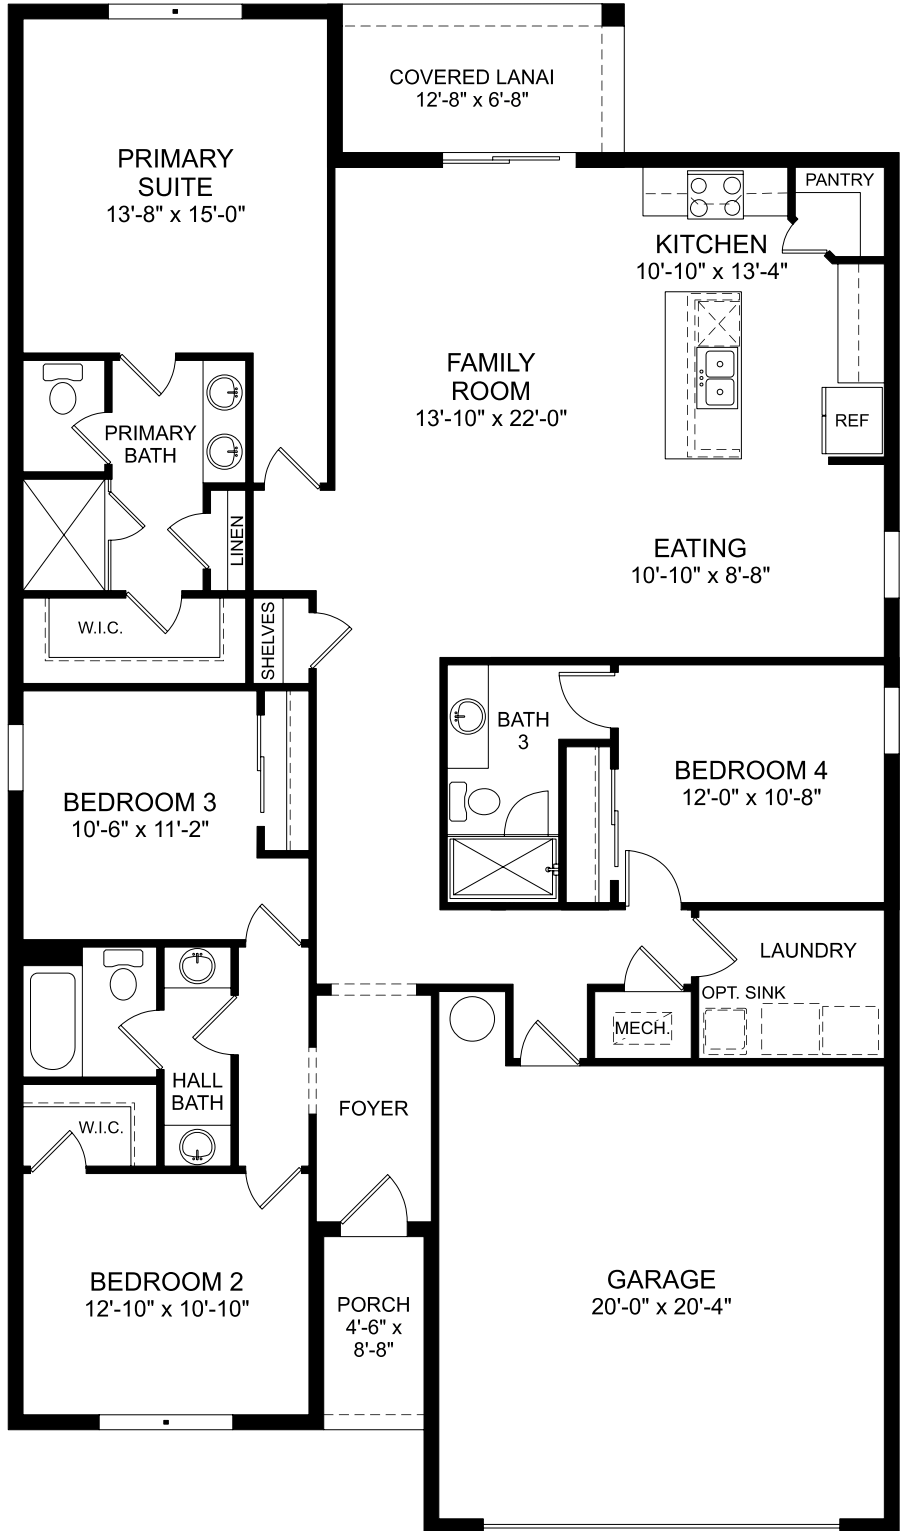

Seaton

First Floor

4 Beds

3 Full Baths

2 Car Garage

2,001 Sq. Ft.

Selected Options:

- Covered Lanai
- Bedroom 4/Bath 3

The floor plans shown are for general illustration purposes only. All dimensions are approximate. Actual product and specifications (including windows, doors and room layout) may vary in dimension or detail from the illustration shown, may vary with each different elevation available for a particular floor plan, and are subject to change without notice. Optional features shown may not be available in all communities or for all homesites. Certain optional features must be purchased together or must be purchased for a particular homesite. See the actual architectural plans for clarification of dimensions and optional features for each home, elevation and homesite.