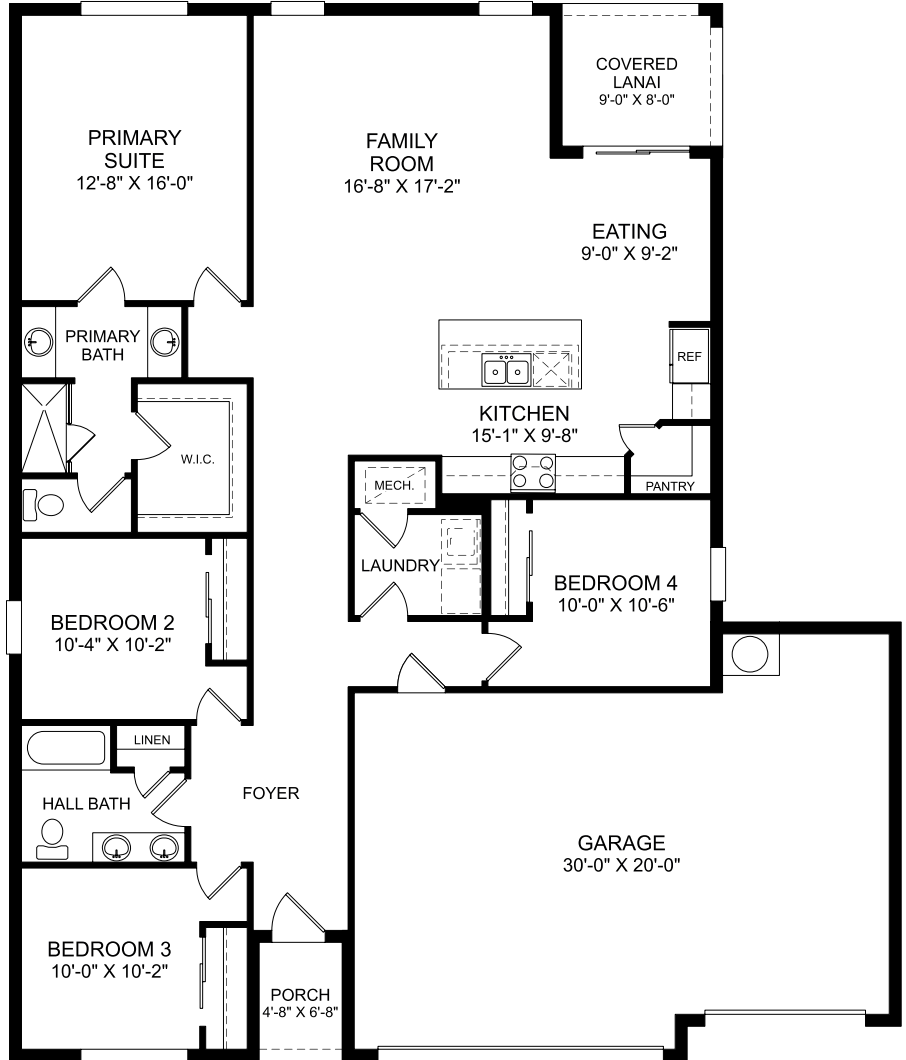

**Juniper**

First Floor

- 4 Beds
- 2 Full Baths
- 3 Car Garage
- 1,839 Sq. Ft.

**Selected Options:**

- Covered Lanai
- 3 Car Garage

The floor plans shown are for general illustration purposes only. All dimensions are approximate. Actual product and specifications (including windows, doors and room layout) may vary in dimension or detail from the illustration shown, may vary with each different elevation available for a particular floor plan, and are subject to change without notice. Optional features shown may not be available in all communities or for all homesites. Certain optional features must be purchased together or must be purchased for a particular homesite. See the actual architectural plans for clarification of dimensions and optional features for each home, elevation and homesite.