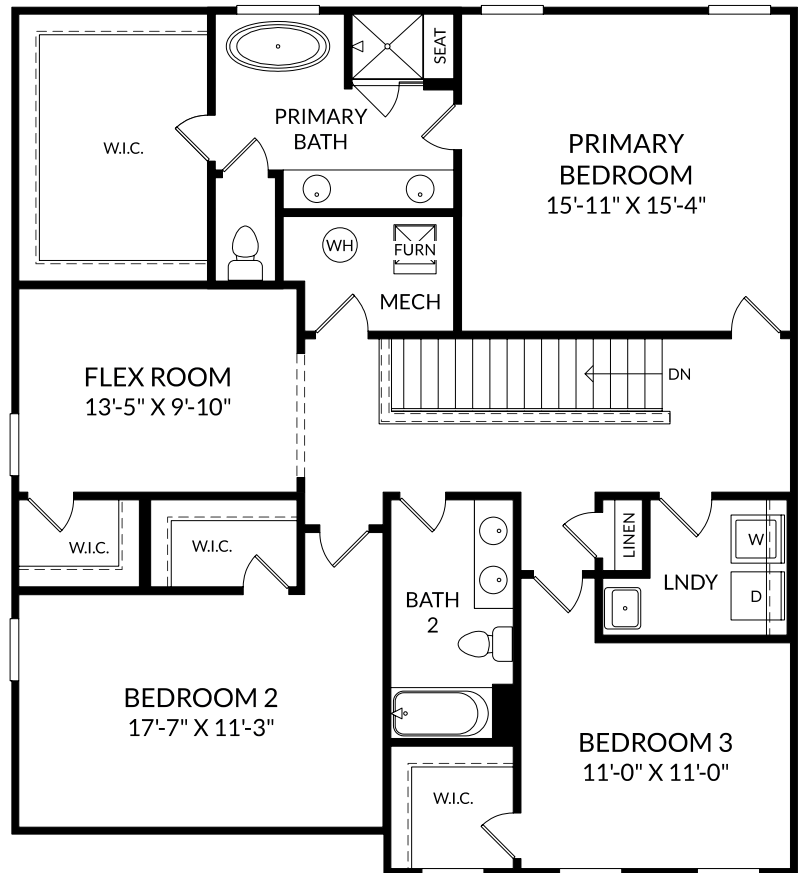

The Idlewild

Main Level

4 Beds

3 Full Baths

2 Car Garage

Selected Options:

Bedroom 5/Bath 3

Elevation B

Fireplace

The Idlewild

Upper Level

4 Beds

3 Full Baths

2 Car Garage

Selected Options:

Primary Bath Freestanding Tub

2nd Sink at Bath 2

Laundry Tub