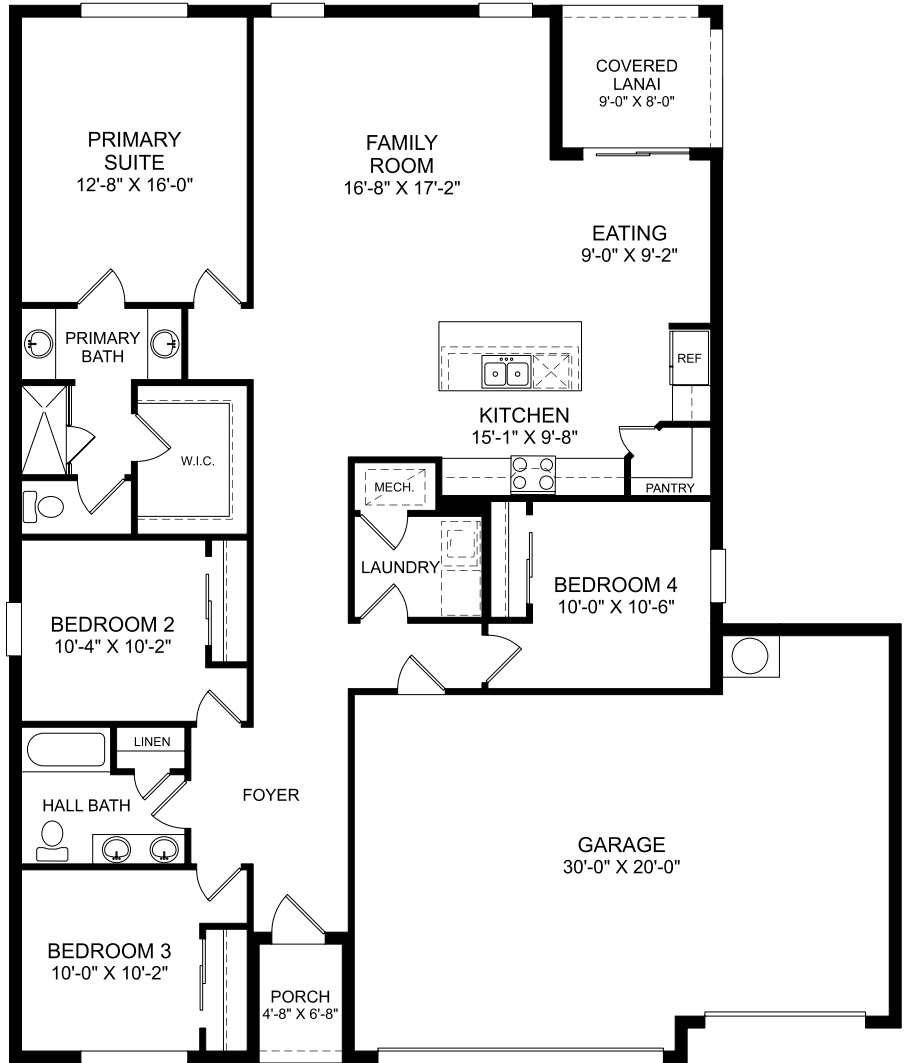

Juniper 3 Car

First Floor

4 Beds

2 Full Baths | 1 Half Bath

3 Car Garage

1,839 Sq. Ft.

Selected Options:

Covered Lanai

The floor plans shown are for general illustration purposes only. All dimensions are approximate. Actual product and specifications (including windows, doors and room layout) may vary in dimension or detail from the illustration shown, may vary with each different elevation available for a particular floor plan, and are subject to change without notice. Optional features shown may not be available in all communities or for all homesites. Certain optional features must be purchased together or must be purchased for a particular homesite. See the actual architectural plans for clarification of dimensions and optional features for each home, elevation and homesite.