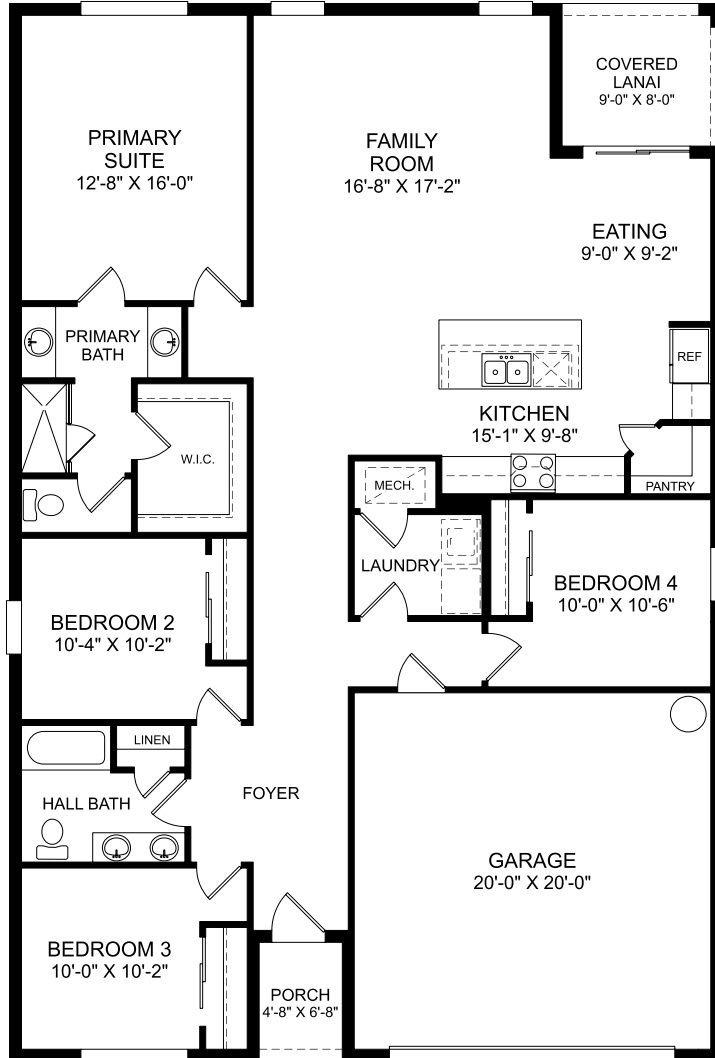

Juniper

First Floor

4 Beds

2 Full Baths

2 Car Garage

1,839 Sq. Ft.

Selected Options:

Covered Lanai

The floor plans shown are for general illustration purposes only. All dimensions are approximate. Actual product and specifications (including windows, doors and room layout) may vary in dimension or detail from the illustration shown, may vary with each different elevation available for a particular floor plan, and are subject to change without notice. Optional features shown may not be available in all communities or for all homesites. Certain optional features must be purchased together or must be purchased for a particular homesite. See the actual architectural plans for clarification of dimensions and optional features for each home, elevation and homesite.