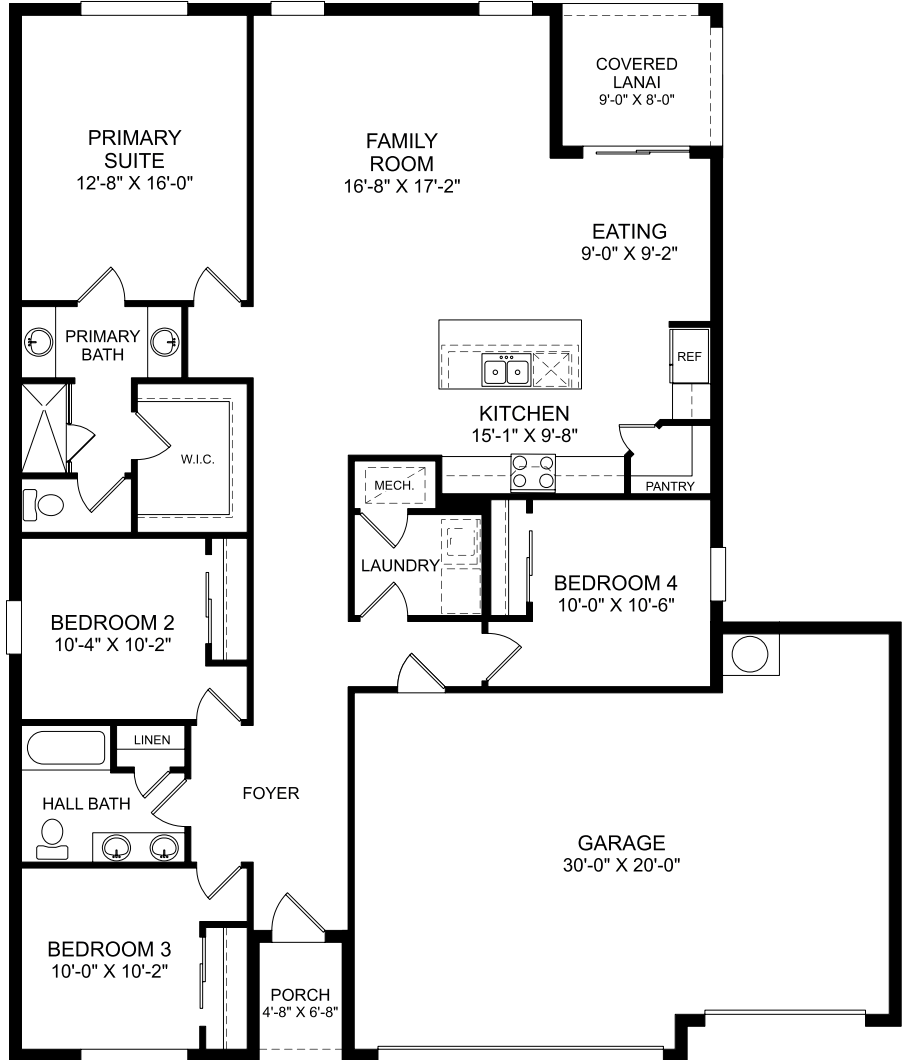

Juniper

First Floor

4 Beds

2 Full Baths

3 Car Garage

1,839 Sq. Ft.

Selected Options:

Covered Lanai

3 Car Garage

The floor plans shown are for general illustration purposes only. All dimensions are approximate. Actual product and specifications (including windows, doors and room layout) may vary in dimension or detail from the illustration shown, may vary with each different elevation available for a particular floor plan, and are subject to change without notice. Optional features shown may not be available in all communities or for all homesites. Certain optional features must be purchased together or must be purchased for a particular homesite. See the actual architectural plans for clarification of dimensions and optional features for each home, elevation and homesite.