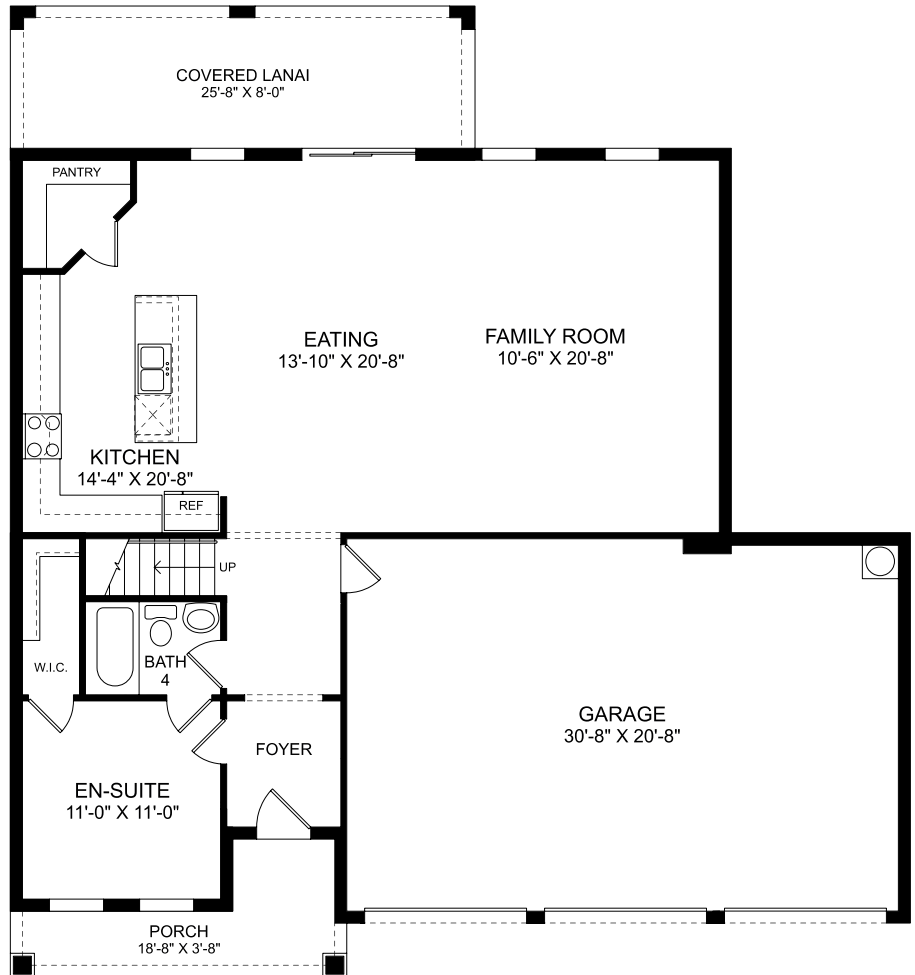

## Chester 3 Car

First Floor

5 Beds

4 Full Baths

3 Car Garage

2,856 Sq. Ft.

## Chester 3 Car

Second Floor

5 Beds

4 Full Baths

3 Car Garage

2,856 Sq. Ft.