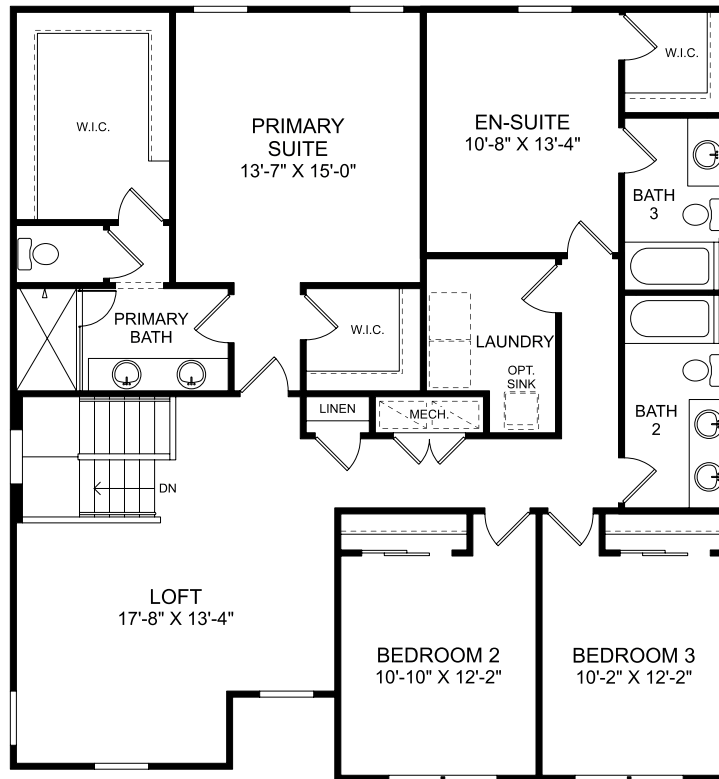

## Chester 3 Car

First Floor

5 Beds

4 Full Baths

3 Car Garage

2,856 Sq. Ft.

## Chester 3 Car

Second Floor

5 Beds

4 Full Baths

3 Car Garage

2,856 Sq. Ft.