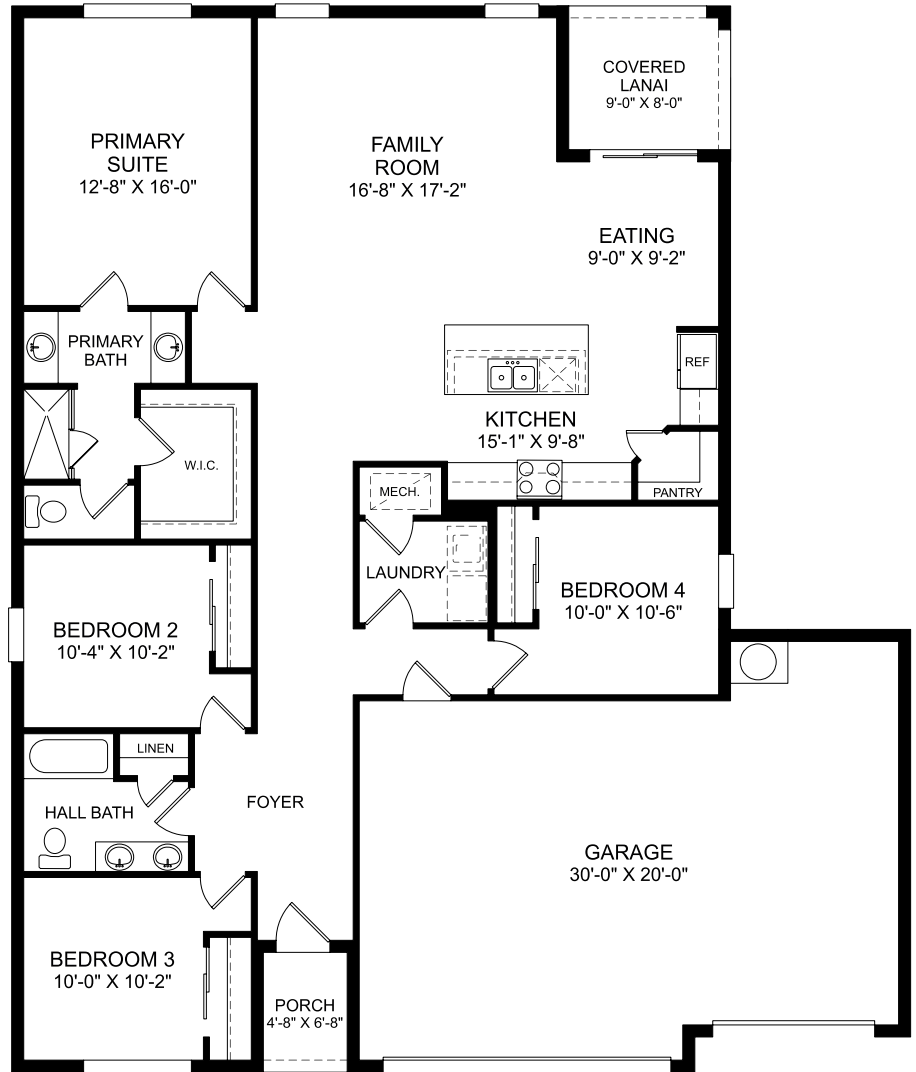

## Juniper 3 Car

First Floor

4 Beds

2 Full Baths | 1 Half Bath

3 Car Garage

1,839 Sq. Ft.

### Selected Options:

Covered Lanai