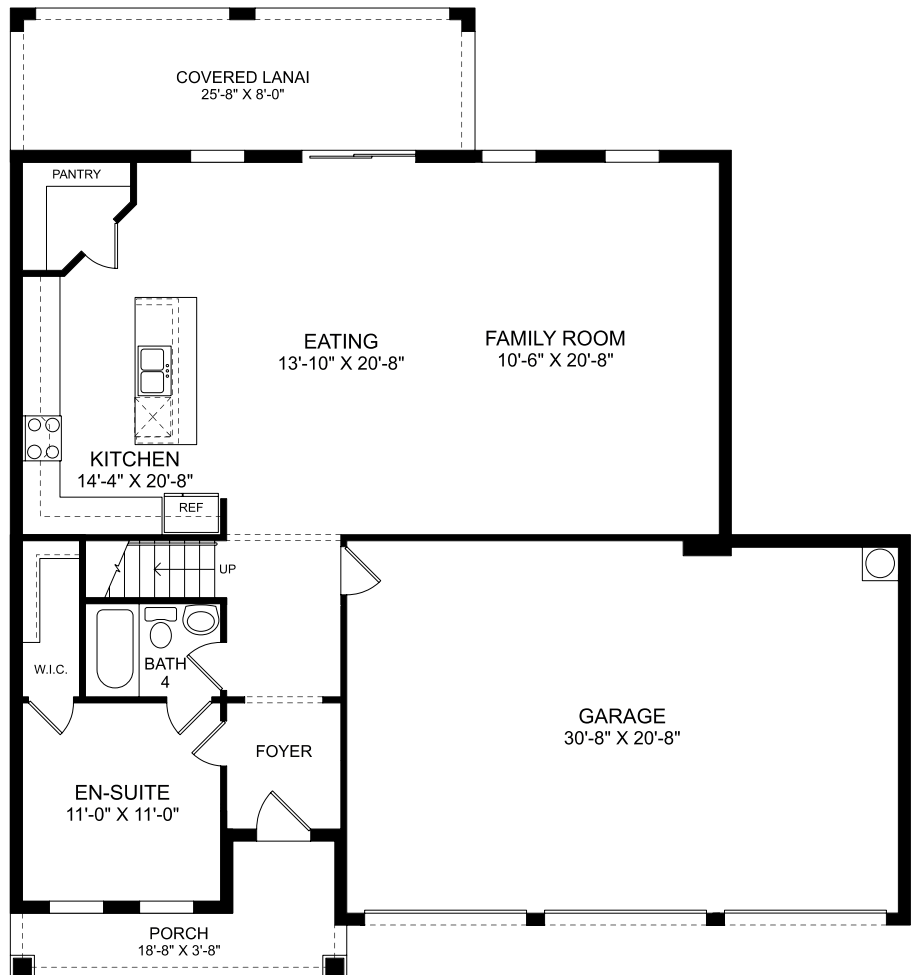

Chester 3 Car

First Floor

5 Beds

4 Full Baths

3 Car Garage

2,856 Sq. Ft.

Chester 3 Car

Second Floor

5 Beds

4 Full Baths

3 Car Garage

2,856 Sq. Ft.

No Options Selected