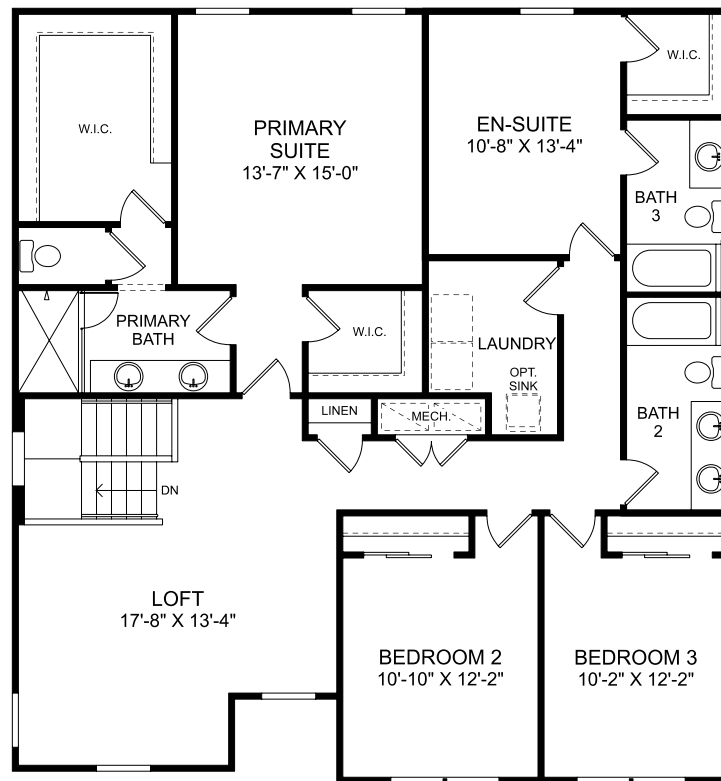

Chester 3 Car

First Floor

5 Beds

4 Full Baths

3 Car Garage

2,856 Sq. Ft.

Chester 3 Car

Second Floor

5 Beds

4 Full Baths

3 Car Garage

2,856 Sq. Ft.

No Options Selected