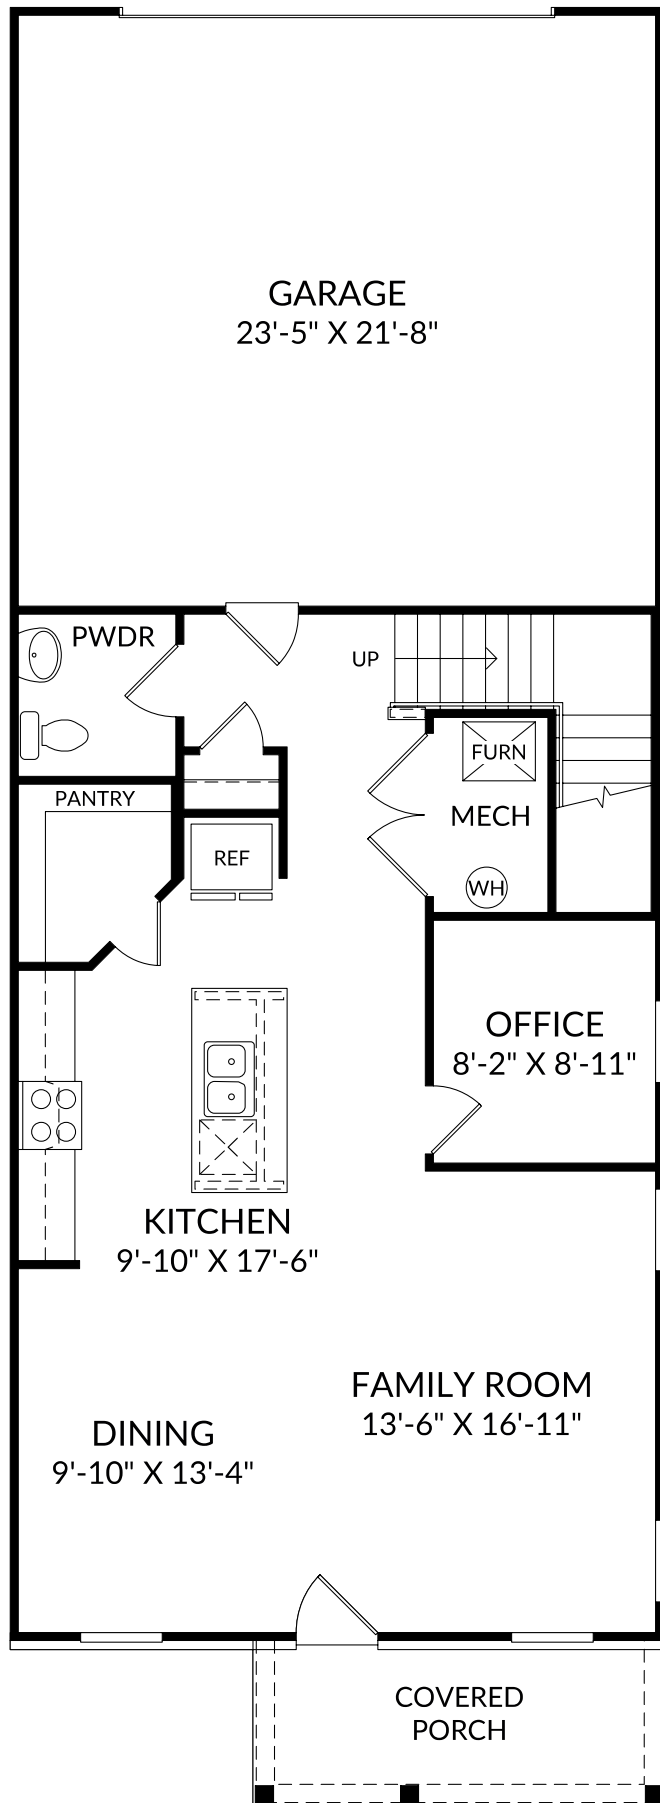

The Newcomb

Main Level

3 Beds

2 Full Baths | 1 Half Bath

2 Car Garage

1,824 Sq. Ft.

Selected Options:

Elevation B

The Newcomb

Upper Level

3 Beds

2 Full Baths | 1 Half Bath

2 Car Garage

1,824 Sq. Ft.