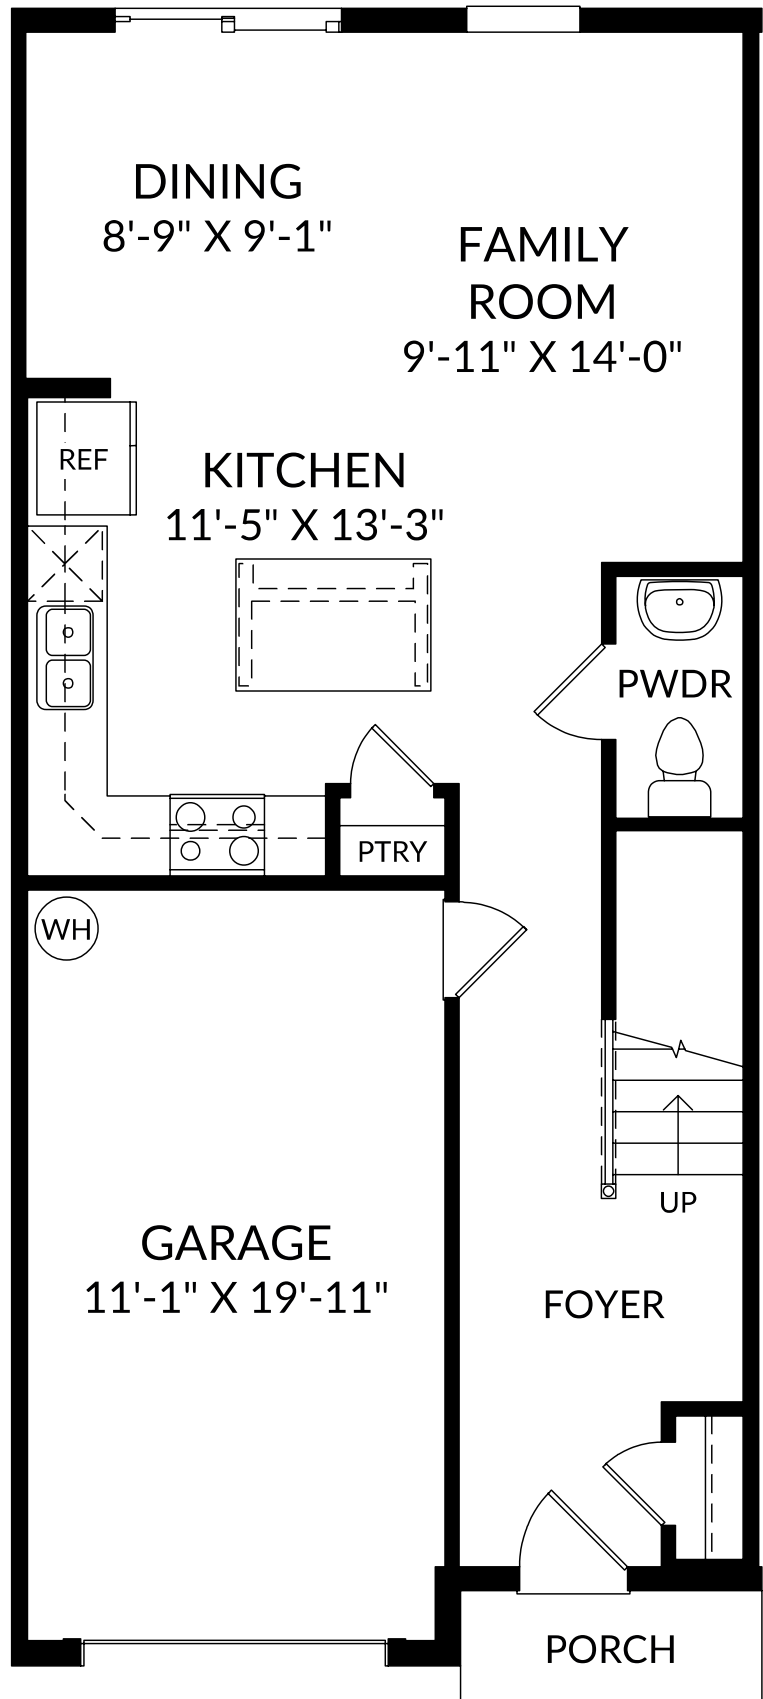

**The Rosalia B**

Main Level

3 Beds

2 Full Baths | 1 Half Bath

1 Car Garage

1,451 Sq. Ft.

No Options Selected

**The Rosalia B**

Upper Level

3 Beds

2 Full Baths | 1 Half Bath

1 Car Garage

1,451 Sq. Ft.

**No Options Selected**