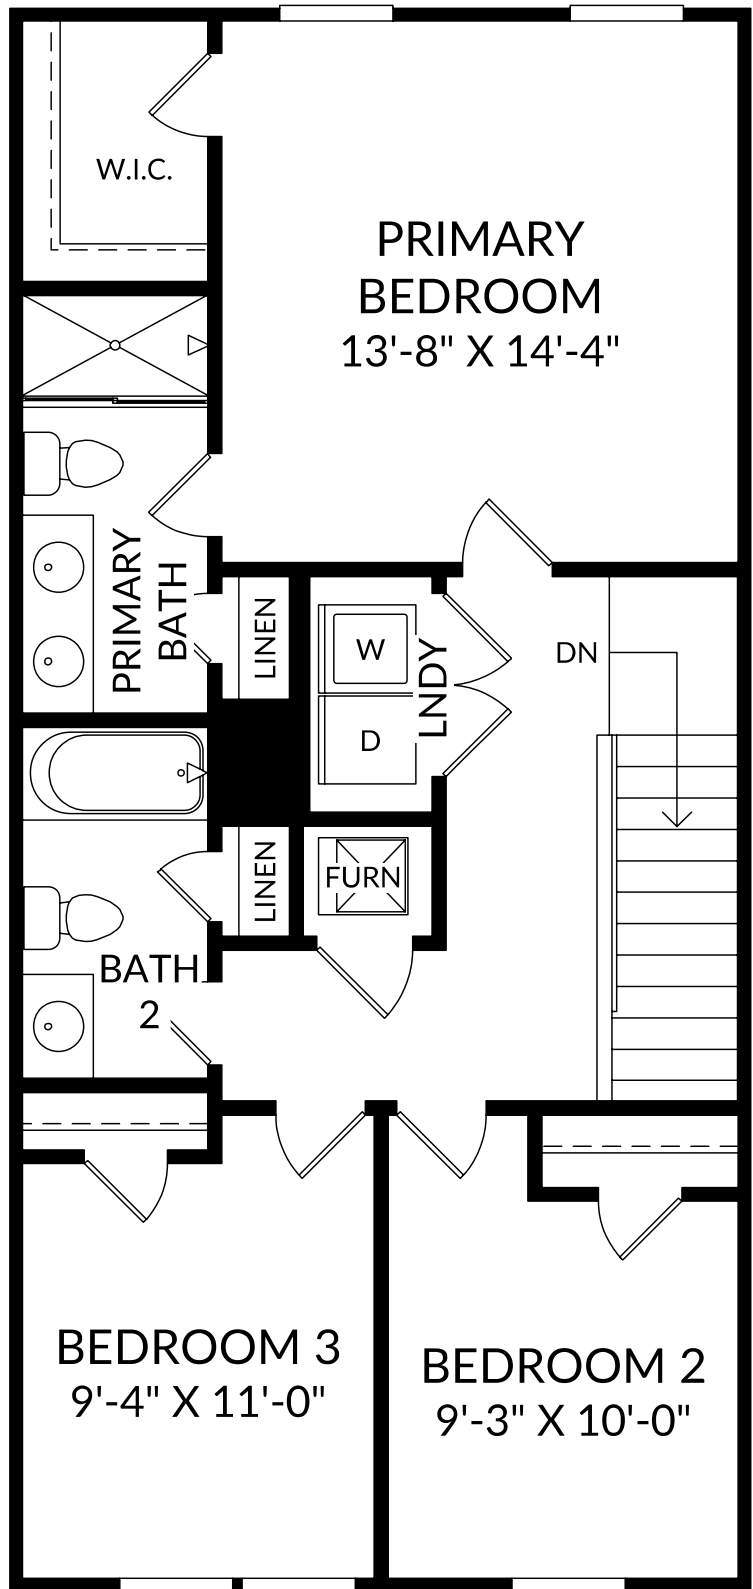

**The Rosalia B**

Main Level

3 Beds

2 Full Baths | 1 Half Bath

1 Car Garage

1,451 Sq. Ft.

No Options Selected

**The Rosalia B**

Upper Level

3 Beds

2 Full Baths | 1 Half Bath

1 Car Garage

1,451 Sq. Ft.

**No Options Selected**