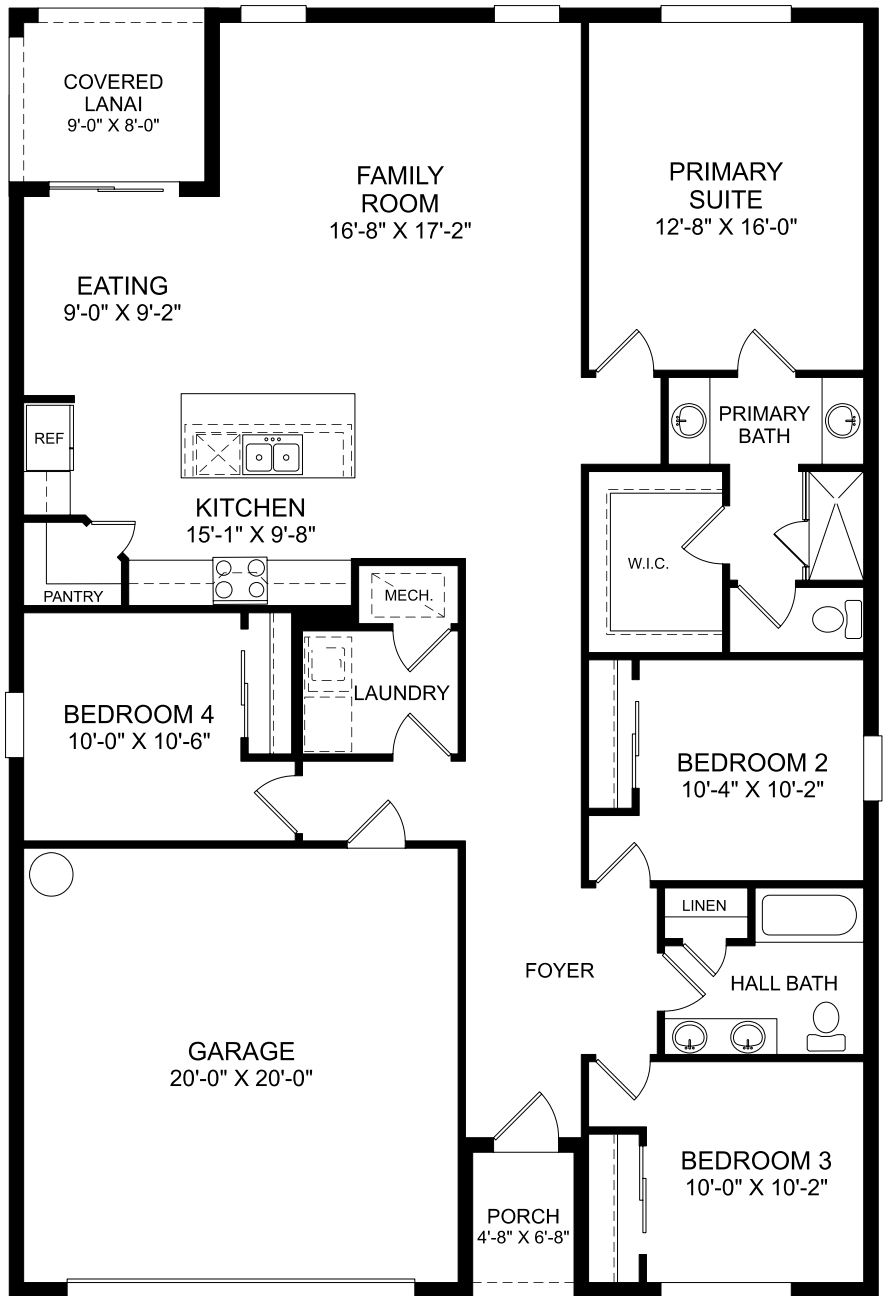

**Juniper**

First Floor  
4 Beds  
2 Full Baths  
2 Car Garage  
1,839 Sq. Ft.

**Selected Options:**

Covered Lanai

The floor plans shown are for general illustration purposes only. All dimensions are approximate. Actual product and specifications (including windows, doors and room layout) may vary in dimension or detail from the illustration shown, may vary with each different elevation available for a particular floor plan, and are subject to change without notice. Optional features shown may not be available in all communities or for all homesites. Certain optional features must be purchased together or must be purchased for a particular homesite. See the actual architectural plans for clarification of dimensions and optional features for each home, elevation and homesite.