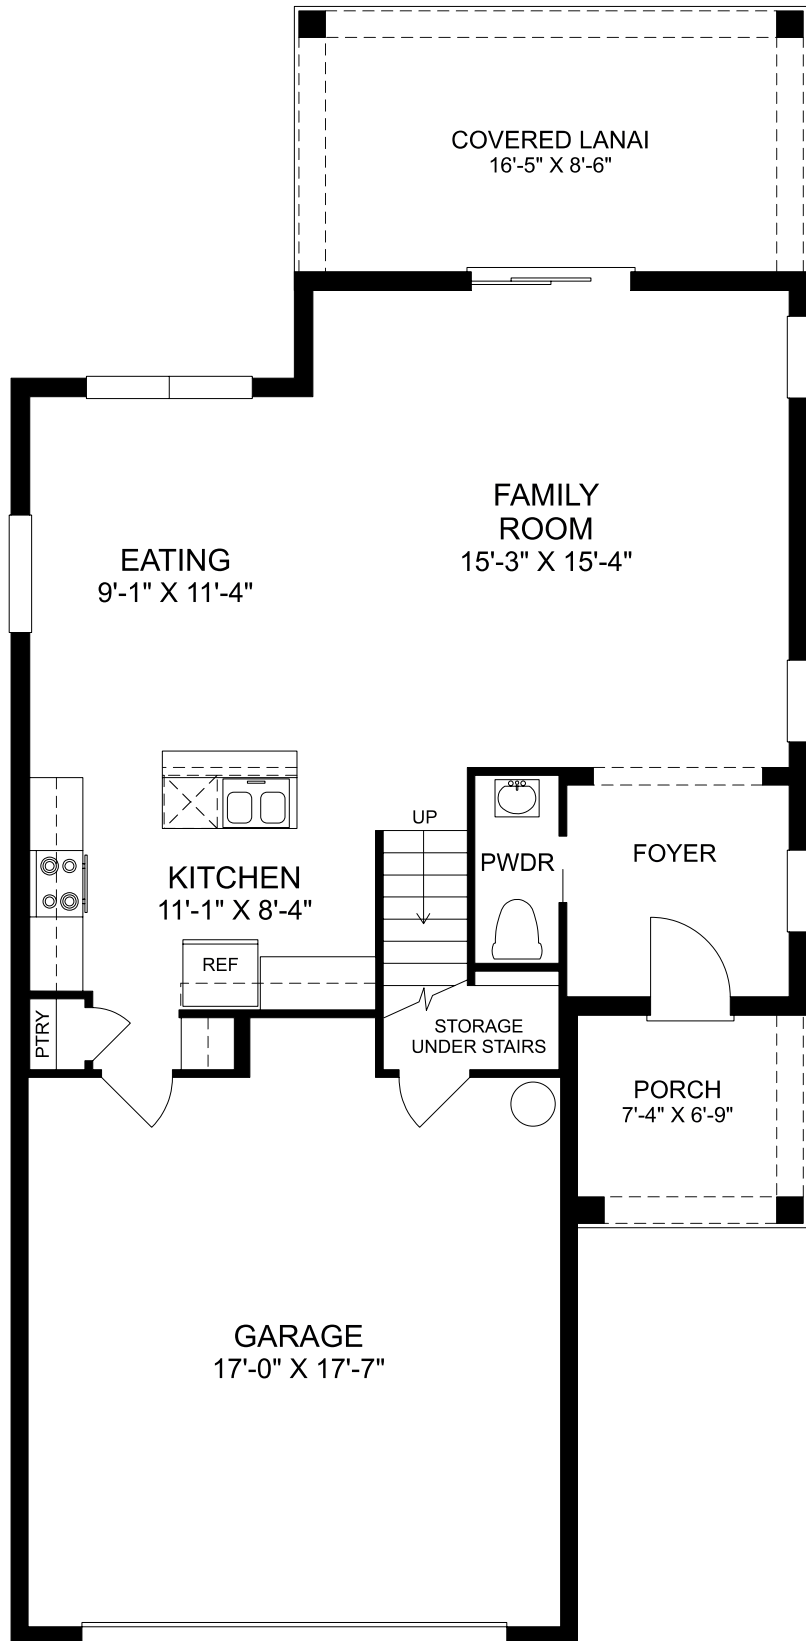

Atrium

First Floor

4 Beds

2 Full Baths | 1 Half Bath

2 Car Garage

2,137 Sq. Ft.

Selected Options:

Covered Lanai

Atrium

Second Floor

4 Beds

2 Full Baths | 1 Half Bath

2 Car Garage

2,137 Sq. Ft.