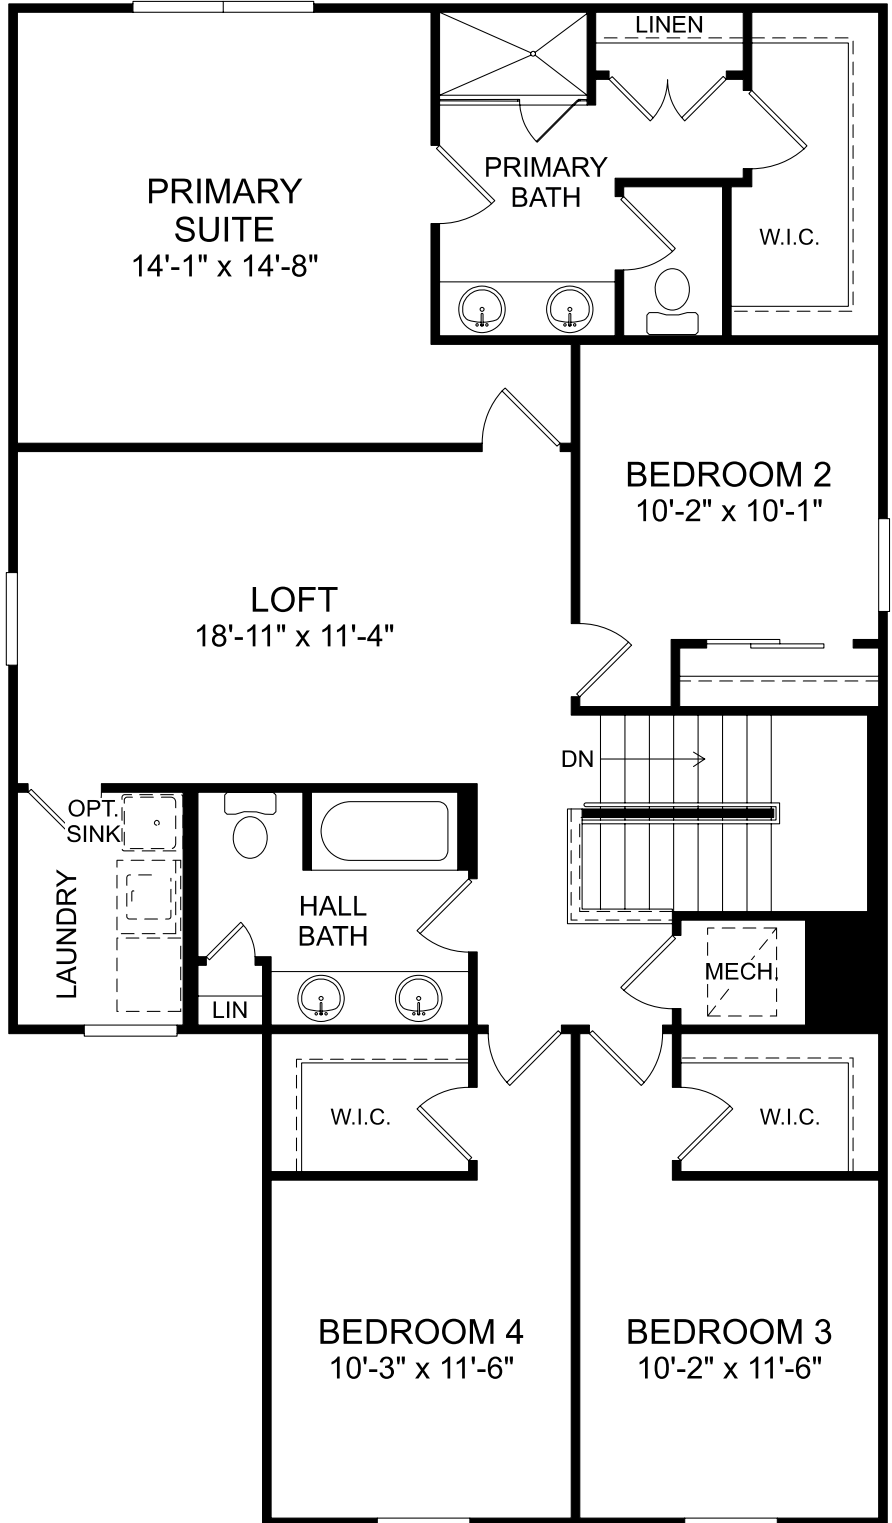

Jensen

First Floor

4 Beds

2 Full Baths | 1 Half Bath

2 Car Garage

2,313 Sq. Ft.

Selected Options:

Covered Lanai

Jensen

Second Floor

4 Beds

2 Full Baths | 1 Half Bath

2 Car Garage

2,313 Sq. Ft.

No Options Selected