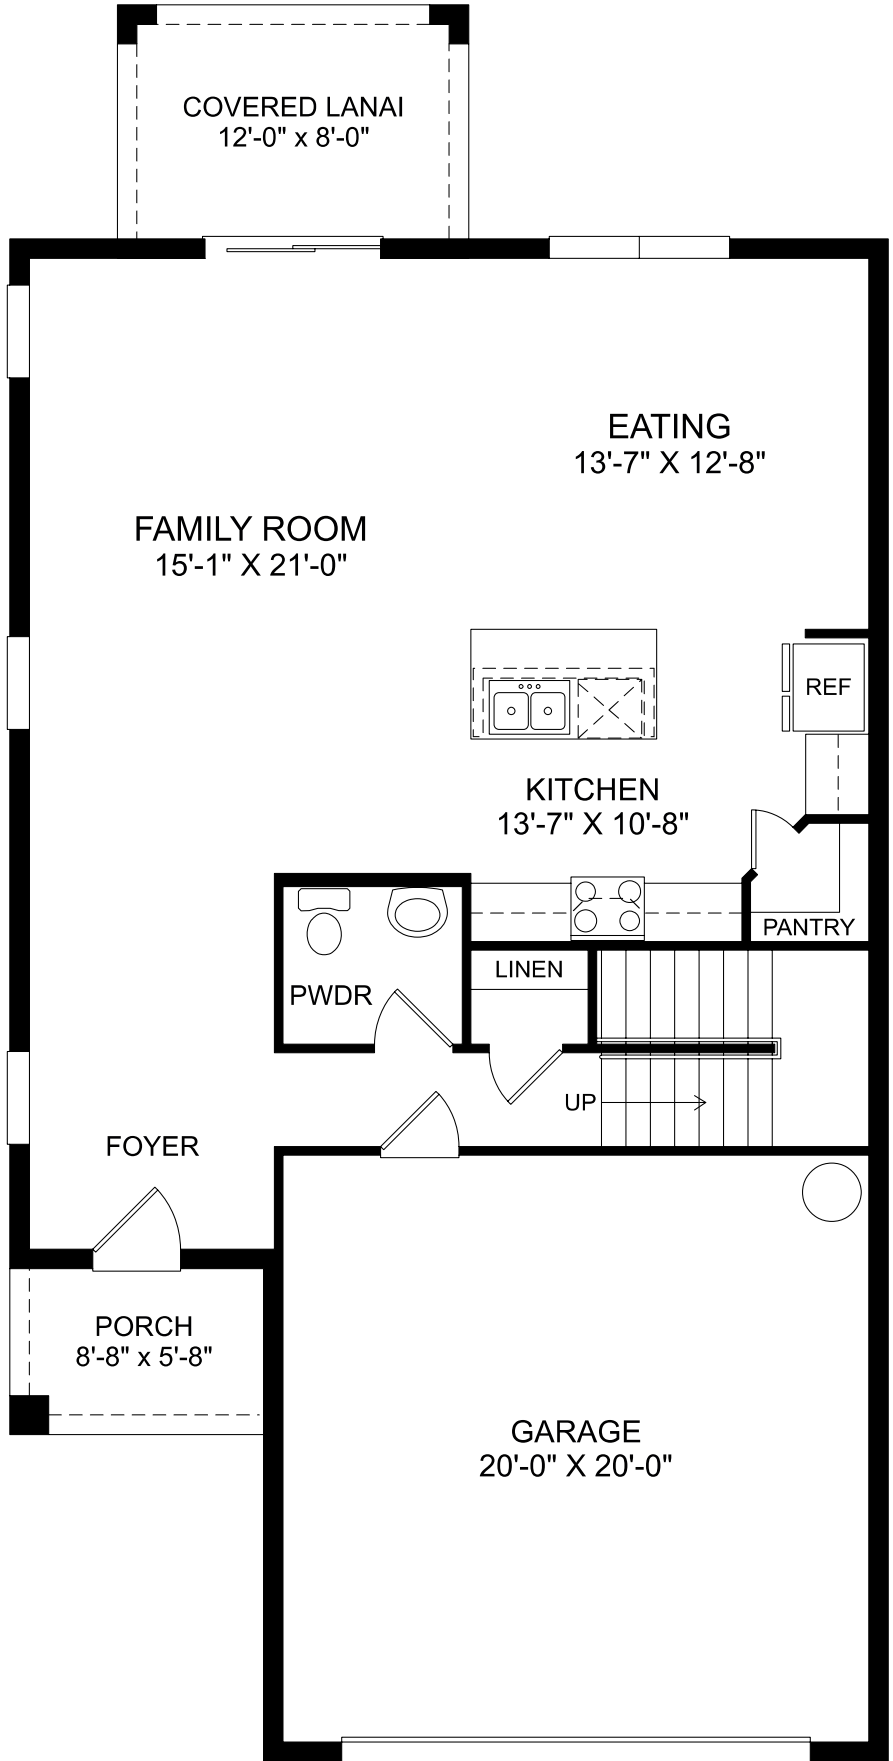

Jensen

First Floor

4 Beds

2 Full Baths | 1 Half Bath

2 Car Garage

2,313 Sq. Ft.

Selected Options:

Covered Lanai

Jensen

Second Floor

4 Beds

2 Full Baths | 1 Half Bath

2 Car Garage

2,313 Sq. Ft.

No Options Selected