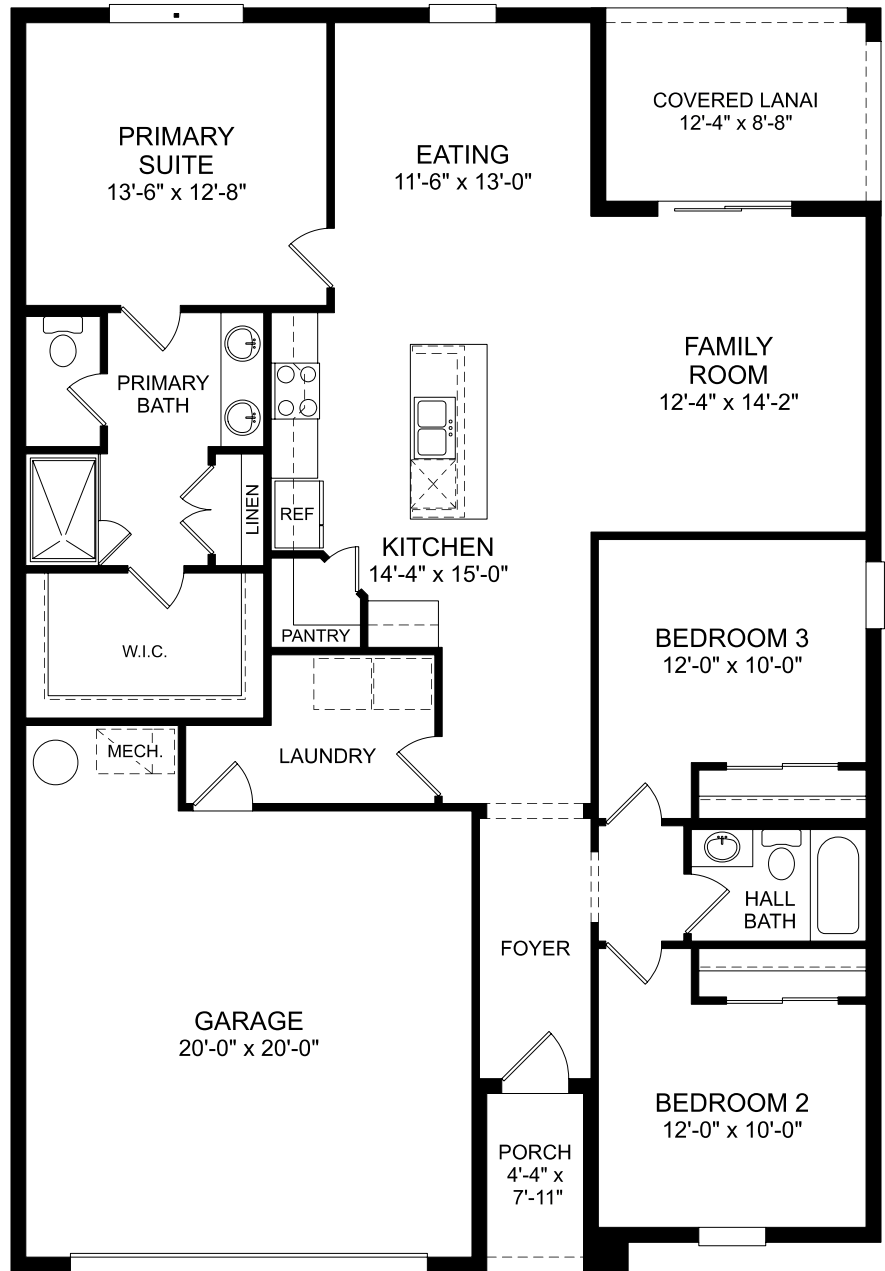

**Portland**

First Floor  
3 Beds  
2 Full Baths  
2 Car Garage  
1,589 Sq. Ft.

**Selected Options:**

Covered Lanai