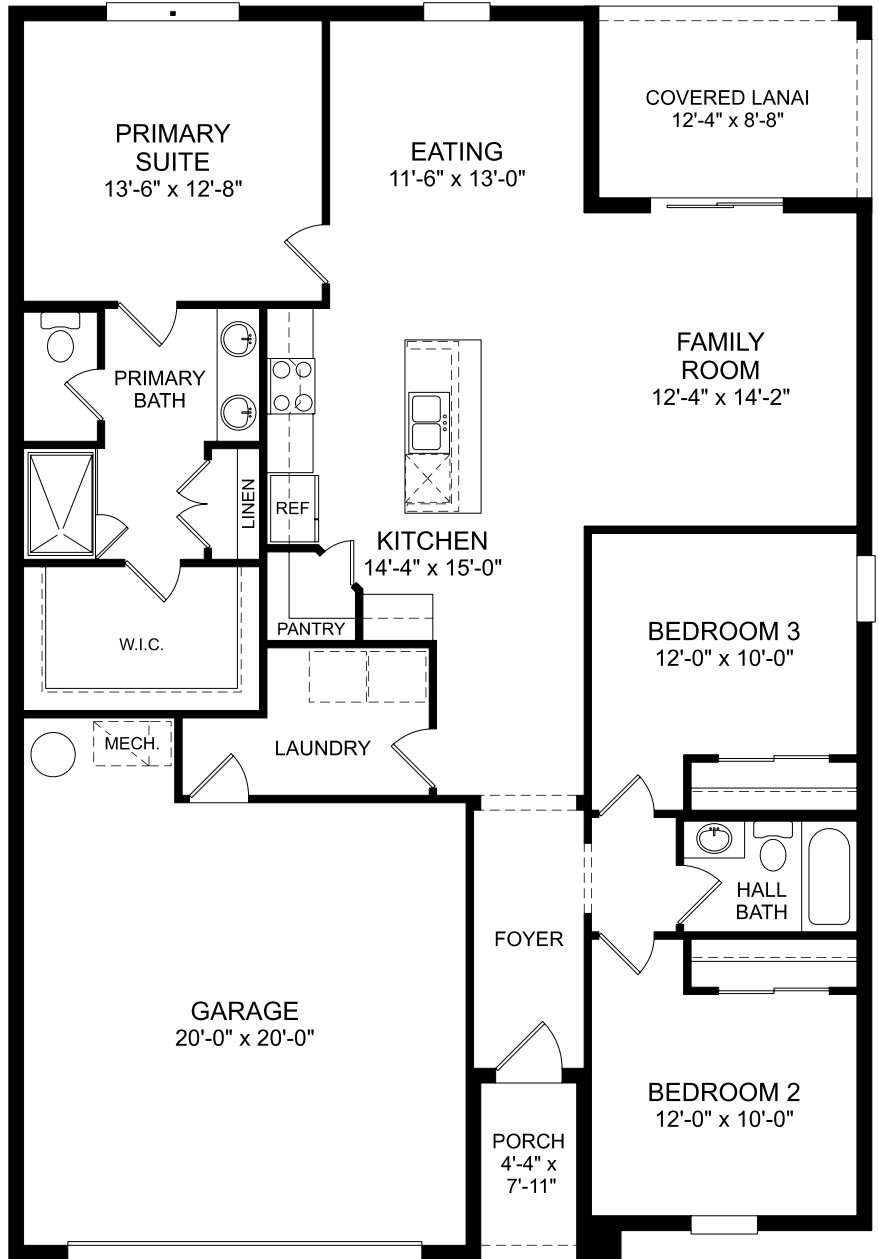

Portland

First Floor
 3 Beds
 2 Full Baths
 2 Car Garage
 1,589 Sq. Ft.

Selected Options:

Covered Lanai

The floor plans shown are for general illustration purposes only. All dimensions are approximate. Actual product and specifications (including windows, doors and room layout) may vary in dimension or detail from the illustration shown, may vary with each different elevation available for a particular floor plan, and are subject to change without notice. Optional features shown may not be available in all communities or for all homesites. Certain optional features must be purchased together or must be purchased for a particular homesite. See the actual architectural plans for clarification of dimensions and optional features for each home, elevation and homesite.