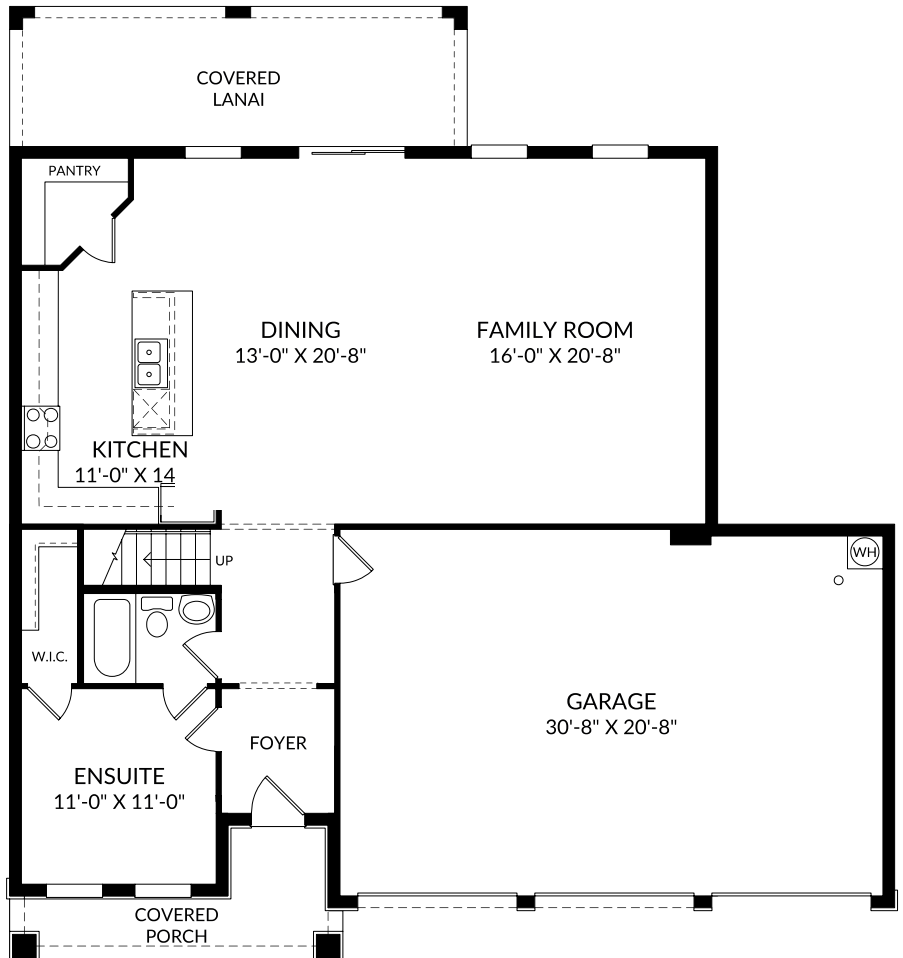

Chester 3 Car

Main Level
5 Beds
3 Full Baths
2,856 Sq. Ft.

The floor plans shown are for general illustration purposes only. All dimensions are approximate. Actual product and specifications (including windows, doors and room layout) may vary in dimension or detail from the illustration shown, may vary with each different elevation available for a particular floor plan, and are subject to change without notice. Optional features shown may not be available in all communities or for all homesites. Certain optional features must be purchased together or must be purchased for a particular homesite. See the actual architectural plans for clarification of dimensions and optional features for each home, elevation and homesite. Revision: 6/21/2024

Chester 3 Car

Upper Level
5 Beds
3 Full Baths
2,856 Sq. Ft.