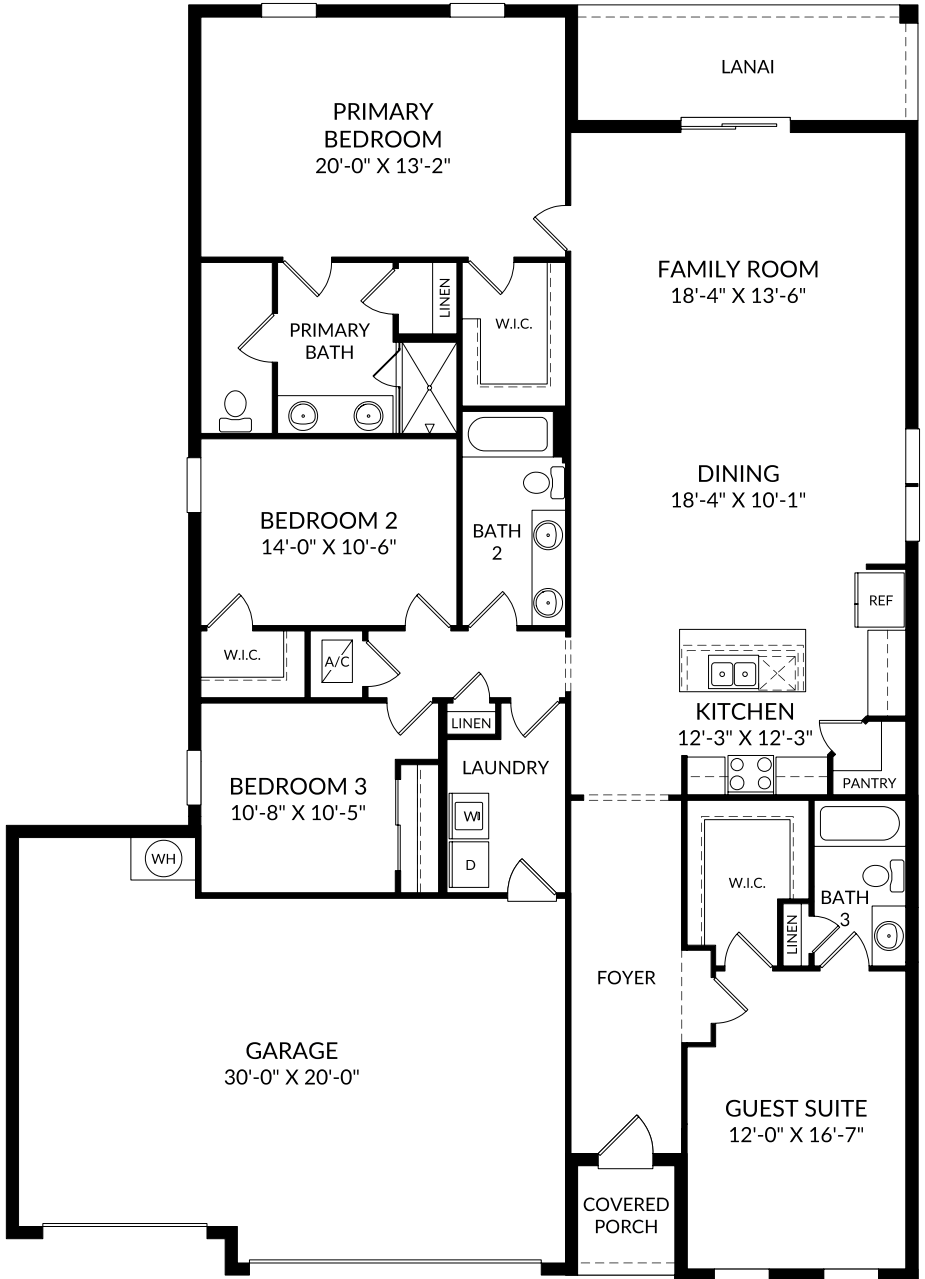

The Webber

- First Floor
- 4 Beds
- 3 Full Baths
- 3 Car Garage

Selected Options:

- Elevation B
- Lanai
- Guest Suite