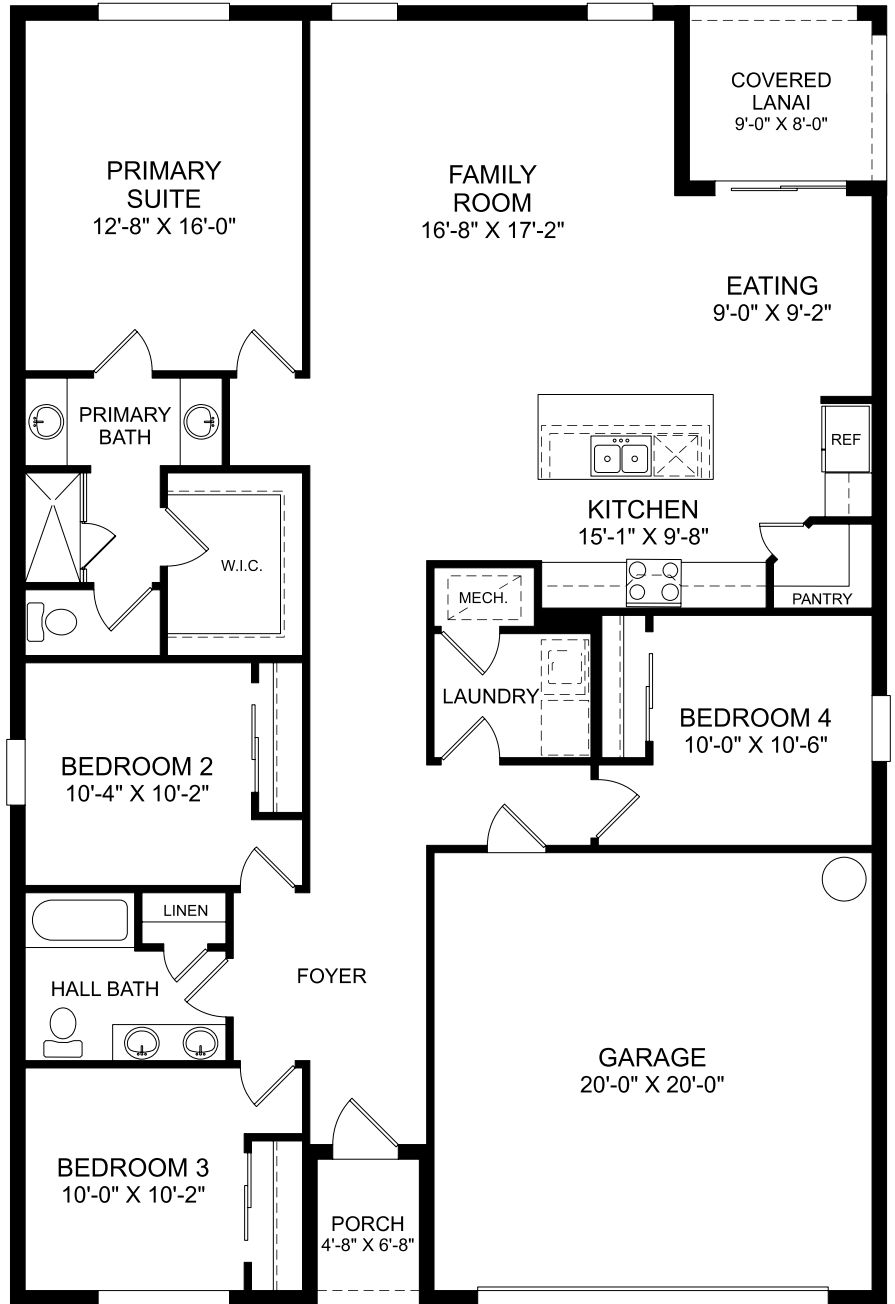

**Juniper**

First Floor  
 4 Beds  
 2 Full Baths  
 2 Car Garage  
 1,839 Sq. Ft.

**Selected Options:**

Covered Lanai

The floor plans shown are for general illustration purposes only. All dimensions are approximate. Actual product and specifications (including windows, doors and room layout) may vary in dimension or detail from the illustration shown, may vary with each different elevation available for a particular floor plan, and are subject to change without notice. Optional features shown may not be available in all communities or for all homesites. Certain optional features must be purchased together or must be purchased for a particular homesite. See the actual architectural plans for clarification of dimensions and optional features for each home, elevation and homesite.