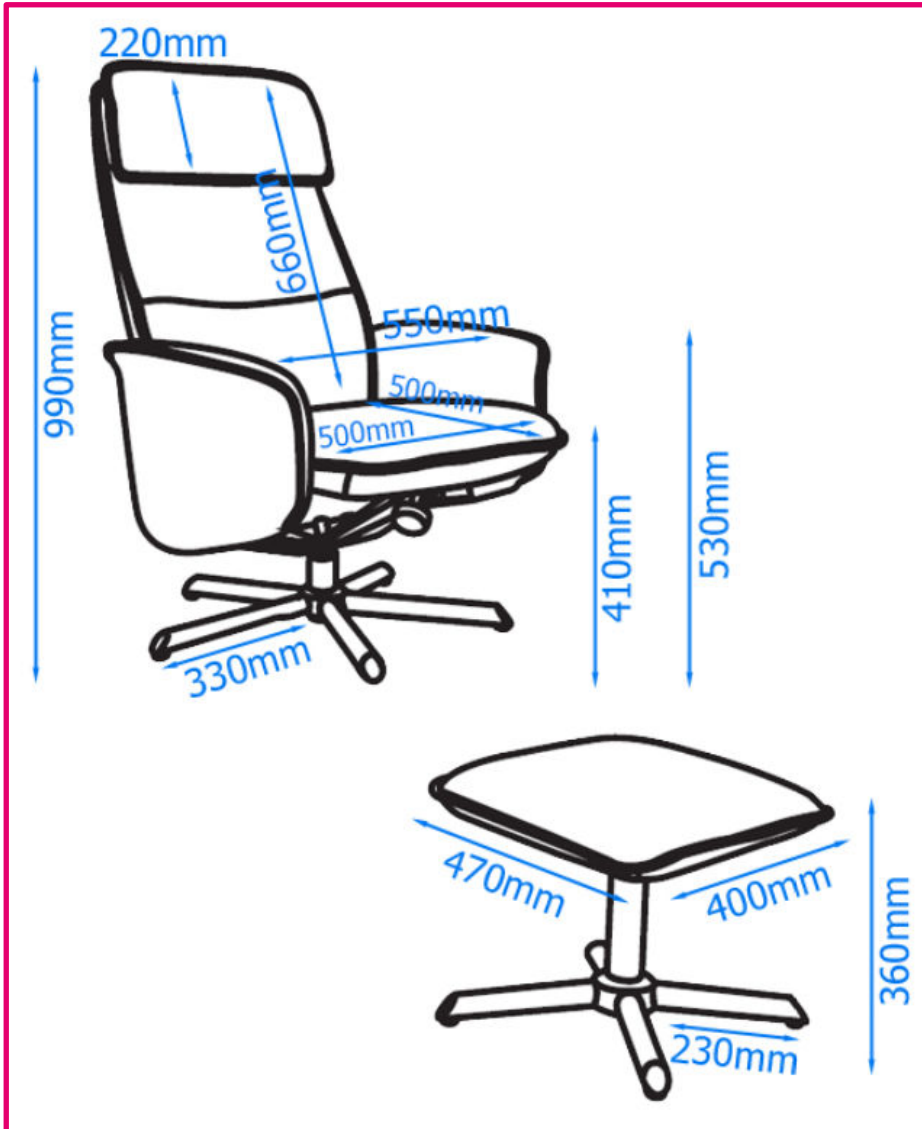

# 7760GRY

Max Weight: 120kg

- Contemporary faux leather recliner with footstool
- Beautiful chrome base and frame
- Recliner function with tension control

Back tilt

Weight Tension Control

# Belding Recliner and Stool

Technical Sheet

**ARC7760GRY**  
**EAN: 5060669115564**

SPECIFYING	
Seat Height (mm)	x
Max. User Weight (kg)	114
Max. Recommended Use (hours)	8
Product Weight (kg)	17
Dims: H 1020 x W 700 x D 1040 (mm)	

PACKAGING	
Number of Boxes	1
Width (mm)	700
Height (mm)	770
Depth (mm)	440
Weight (kg)	20