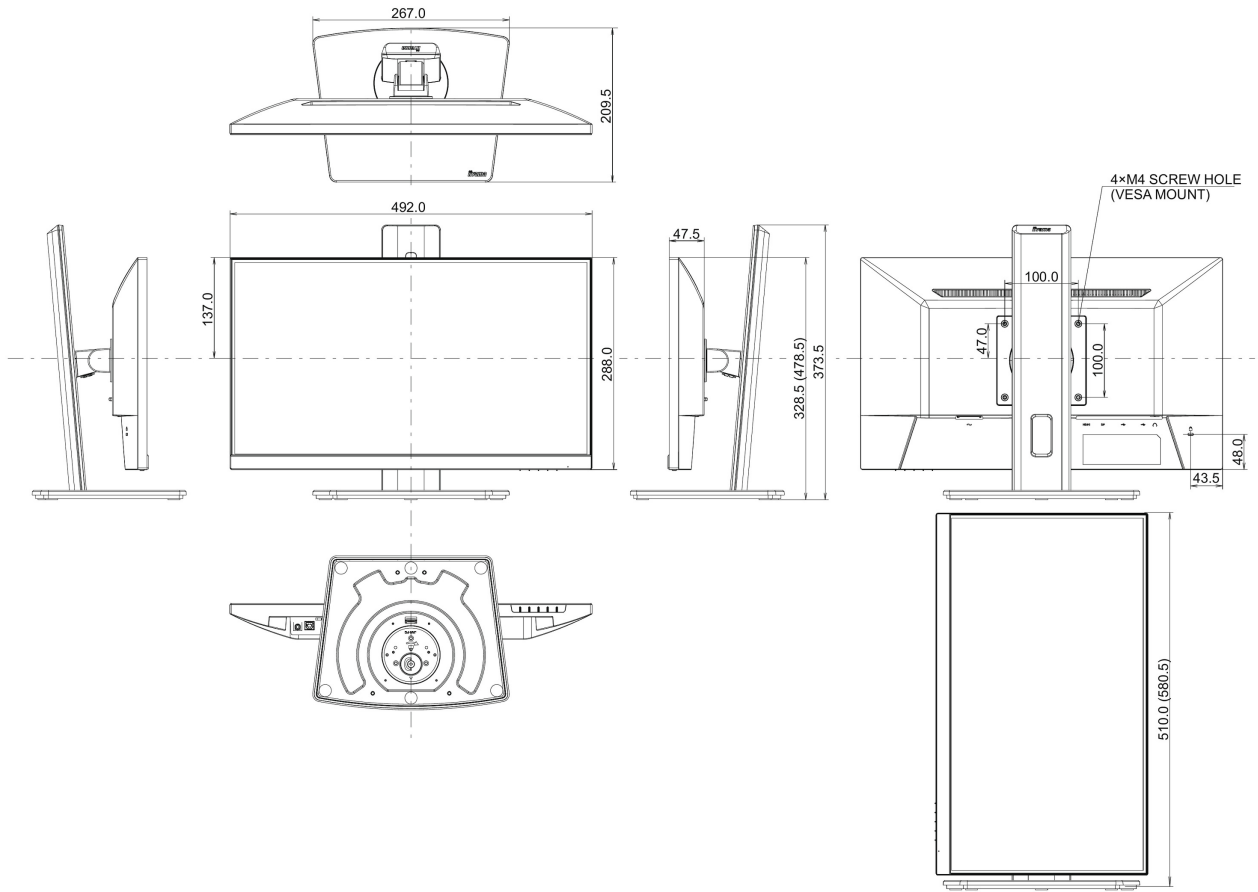

01 DISPLAY CHARACTERISTICS

Design	3-side borderless
Diagonal	21.5", 54.5cm
Panel	IPS panel technology LED, matte finish
Native resolution	1920 x 1080 @100Hz (2.1 megapixel Full HD)
Aspect ratio	16:9
Panel brightness	300 cd/m ²
Static contrast	1000:1
Advanced contrast	80M:1
Response time (MPRT)	1ms
Viewing zone	horizontal/vertical: 178°/178°, right/left: 89°/89°, up/down: 89°/89°
Colour support	16.7mIn (sRGB: 96%; NTSC: 72%)
Horizontal Sync	30 - 110kHz
Viewable area W x H	478.7 x 260.3mm, 18.8 x 10.3"
Pixel pitch	0.249mm
Colour	matte, black

04 MECHANICAL

Display position adjustments	height, swivel, tilt, pivot (rotation both sides)
Height adjustment	150mm
Rotation (PIVOT function)	90°
Swivel stand	120°; 60° left; 60° right
Tilt angle	23° up; 5° down
VESA mounting	100 x 100mm

EPEAT *registration varies by country, go to www.epeat.net for details

REACH SVHC above 0.1%: Lead

08 DIMENSIONS / WEIGHT

Product dimensions W x H x D 492 x 328.5 (478.5) x 209.5mm

Box dimensions W x H x D 620 x 395 x 126mm

Weight (without box) 3.9kg

Weight (with box) 5.3kg

EAN code 4948570124572

All trademarks and registered trademarks acknowledged. E & O E. Specification subject to change without notice. All LCD's comply with ISO-9241-307:2008 in connection with pixel defects.