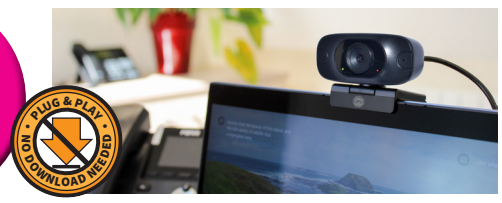

Office & Work at Home Solution

1080p 30 fps

Plug & Play

Undistorted Field of View

1080p HD Webcam

VISION Mini

The JPL Vision Mini is our smallest 1080p USB webcam with full HD glass lens. The webcam has a tri-fold hinged bracket with a gripper foot so it can be placed securely above your computer or laptop to allow long distance face to face meetings from your conference room or home office. Compatible with all major softphones. Plug & play solution - No additional software or downloads needed.

Overview

| | |
|----------------|--|
| Features | 1080p HD 30fps CMOS Camera |
| | Student work at home solution, schools or university |
| | Full HD 1080p glass lens - No optical distortion |
| | Two microphones - Built in dual stereo |
| | Built in camera in-use LED indicator |
| | Privacy lens cover included |
| | USB 2.0 Type-A connectivity |
| | Desk mount, monitor mount or tripod option |
| | Full 360° camera rotation including 90° tilt for over desk viewing |
| | Automatic low-light correction |
| | AEC – Automatic Echo Cancellation |
| | ANS – Automatic Noise Suppression |
| Certifications | FCC, CE, RoHS, REACH |
| Dimensions | 72 x 33 x 31.7mm |
| Warranty | 24 Month repair or replacement warranty |
| MOQ | Master Shipping Carton: 20 |
| SKU: | 575-354-001 |
| EAN: | 5060126958376 |