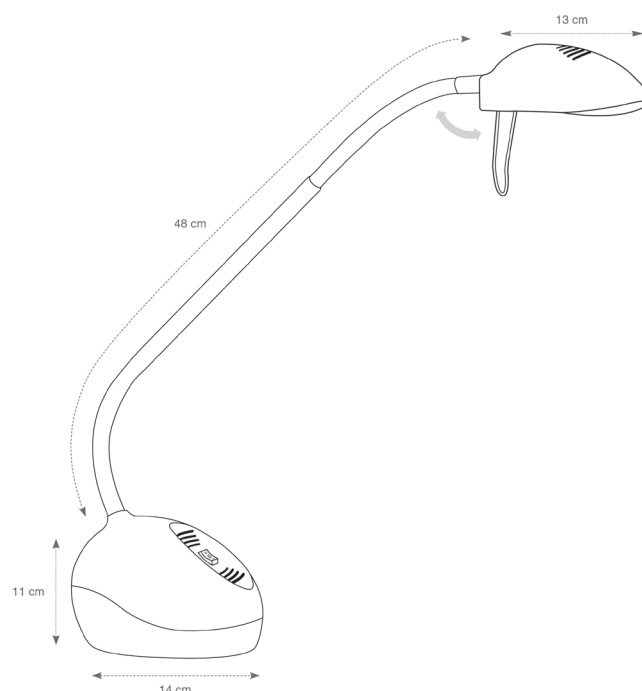

LEDX LED DESK LAMP

LED technology adapted to a revisited classic model.

PRODUCT FEATURES	
Reference	LEDX N
EAN	3129710015900
Materials	Metal / ABS mat
Colors	Metallic grey / Black
Light source	LED
Product dimensions	Head : length 13 cm x Width 9 cm
	Arm length : 48 cm
	Base : 3 Kg - l.14 x L.10 x H.11 cm
	Cable length : 180 cm
	Weight : 1,75 Kg
Bulb type	Included LED
Energy class	A
Bulb's lifetime	25000 hours / 30 years
Electric power/watts	3 / 5.5 W
Light power	460 Lumens (lm) / 2700 Kelvin (K)
Color rendering index (CRI)	> 80 Ra
Standard	EC
Guarantee	3 years
Origin	French design and development - Manufacturing in PRC

PACKAGING DIMENSIONS	
* sales unit (x1SU) carton	Dim. : l.21 cm x L.12,5 cm x H.56,5 cm
	Weight : 2,35 Kg
* box master (x4SU)	Dim. : l.52,5 cm x L.22 cm x H.50 cm
	Weight : 9,4 Kg

ENERGY

ALBA
LEDX

A
B
C
D
E
F
G

5 kWh/1000h

2019/2015

Quand le beau rejoint l'utile