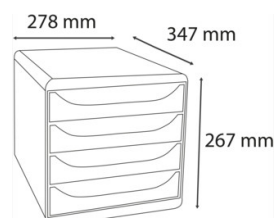

PRODUCT SHEET 3104249D

EXACOMPTA
PARIS

Reference code	3104249D
designation	BIG-BOX Maia assorted colours - Assorted colours
Collection	Maia
Material	Plastic (PS)
Product size	347x278x267 mm
Colour	Assorted colours (Blue - Orange - Raspberry - Turquoise)
Product size (LxIxh)	347 x 278 x 267 mm
Unit weight	3 006 g
Product volume	32.165 dm ³
Ean code	9002493430211
Units per box	1
Size pack (LxIxh)	380 x 297 x 285 mm
Box weight	3 006 g
Pack volume	32.165 dm ³
EAN pack	9002493430211
Units per palette	48
Size pallet (LxIxh)	1200 x 800 x 1923 mm
Palette weight	144 288 g
Pallet volume	1 846 dm ³

www.blauer-engel.de/uz30a

Specification

Brand : Exacompta
Color range : Maia
Warranty : 25 years
Monocoque housing : Yes
Number of drawer : 4
Type of drawer set : Individual
Size : A4+
Assorted colours : 4
Base unit : Pack.
Product type : Drawer Sets

BIG-BOX Office -Drawer set with 4 drawers, Maia
Drawer set with 4 drawers of 55mm for storage of A4+ documents.
Smooth drawer action with stop.
Monocoque housing which allows high load.
Size fits perfectly on the desk.