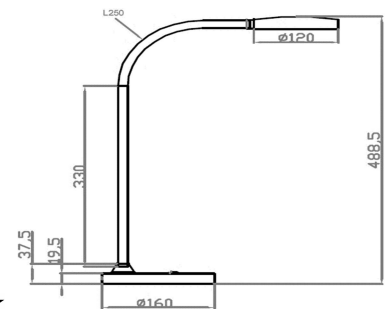

Colour rendering index (IRC): >80

Intensity dimmer : Max 300 Lumen.

Lifespan : 50 000h.

Light beam Cm/Lux : 30 cm / 830 Lux.

Colour temperature (Kelvin) : 3000°K±10%.

Power on (PonMax) : 5,46 W.

Maximum height : 55 cm

Dim. arm : 60 cm

Steel and ABS

Origin: China

This luminaire contains a Class G source

Logistical data

PRODUCT			BOX				CARDBOARD				PALLET			
Ref.	Dimensions mm	Weight Unit. Kg	PCB	Dimensions mm	Gross Weight kg	Net Weight kg	PCB	Dimensions mm	Gross Weight kg	Net Weight kg	PCB	Dimensions mm	Gross Weight kg	Net Weight kg
CE07690	160 x 160 x Hmax 600mm.	1020 g	1	170*170*435		1.215	9	525*525*450		11.535		1200*1000*2250	192	