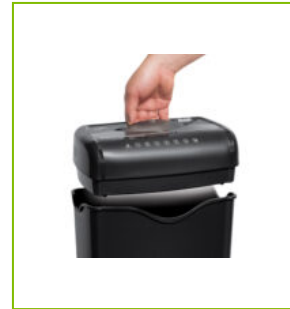

# PAPER SHREDDER – Q8CC2 – UK

KF17973

**DESCRIPTION SHORT:** Cross Cut Shredder Q8CC2 UK-plug, max 8 sheets, viewing window, 13L bin, credit card shredding - 306 x 171 x 425mm

**PRODUCT LENGHT:** 30.6

**PRODUCT WIDTH:** 17.1

**PRODUCT HEIGHT:** 42.5

**COMMERCIAL INFORMATION:** Cross cut shredder with 13L bin. Shreds up to 8 sheets of paper in one pass into 4x35mm particles (security level 4). Shreds credit cards and accepts staples and paper clips. Auto start/stop. Overheat and overload protection. Reverse function.

**TECHNICAL  
INFORMATION:**

Cross cut shredder  
Viewing window  
Bin capacity: 13L  
Power consumption: 230W  
Reverse function  
Overheat protection  
Auto start-and-stop  
Safety cut out when shredder head is lifted  
ShredSafe feature  
Security Level: P4  
Shred capacity: 8 sheets  
Shred size: 4x35mm  
Shred particles: 446 particles/A4  
Shred width opening: 220mm  
Shreds small staples, paperclips and credit cards  
Duty cycle: 2 min on / 20 min off  
Sound level: 70db  
Users: 1-3  
UK-PLUG

Features:

1. Compact cross cut model
2. Shreds up to 8 sheets of 75gsm paper
3. Viewing window
4. ShredSafe safety power control feature
5. Integrated handle for easy bin removal
6. Shreds credit cards, small staples & small paperclips
7. Safety cut out when shredder head lifted
8. Automatic start and stop
9. Reverse function to clear paper jams
10. Overheat protection