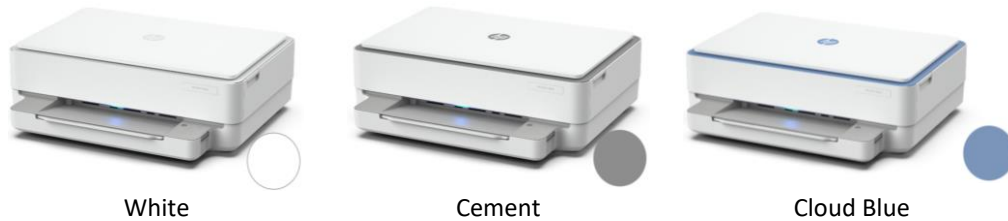

NPI Plan HP ENVY 6000e Series

SECTION 1: Product details, Key dates, Messaging & Positioning

Product name	HP ENVY 6000e series	
Business Unit	Home Consumer Solutions	
Product Line	5M	
Code name	Vasari Base	
Replaced product	HP ENVY 6000 series printer	
Product number	Product description	Color
2K4U9B (Derivative)	HP ENVY 6010e AiO Printer	Cloud Blue
223N4B (Base)	HP ENVY 6020e AiO Printer	Cement
223N5B (Derivative)	HP ENVY 6022e AiO Printer	White
2K4U7B (Derivative)	HP ENVY 6030e AiO Printer	Cement
2K4U8B (Derivative)	HP ENVY 6032e AiO Printer	Cement
Functionality	Print, copy, scan	
Availability	UK&I, SE, NE, CE	
Estimated street price (incl. VAT)	SRP £69.99	
Select advance availability (SA) Blind CPL	April 1st, 2021	
First Customer Shipment (FCS)	May 1 st , 2021	
General market availability Live CPL	May 1 st , 2021	
Pre-launch / Pre-ordering HP.com & Amazon	n/a	
EMU shipment (receipt)	TBC	
Press embargo / product announcement	TBD	