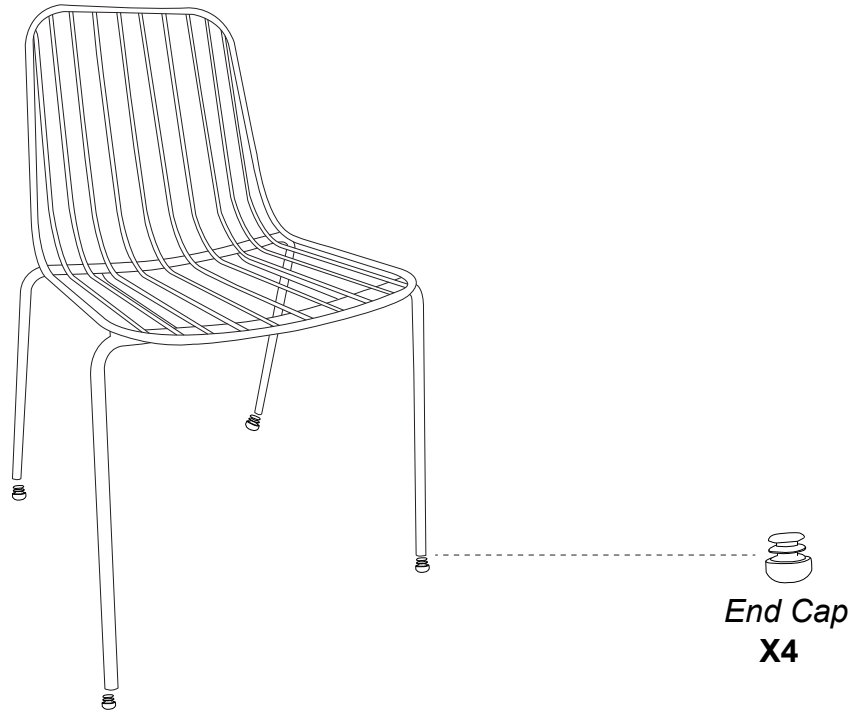

### **Consumer Services**

Dorel Home Furnishings Europe  
Building 4, Imperial Place  
Maxwell Road, Borehamwood  
WD6 1JN United Kingdom

 Weight Limit: 250 Lb /113 Kg