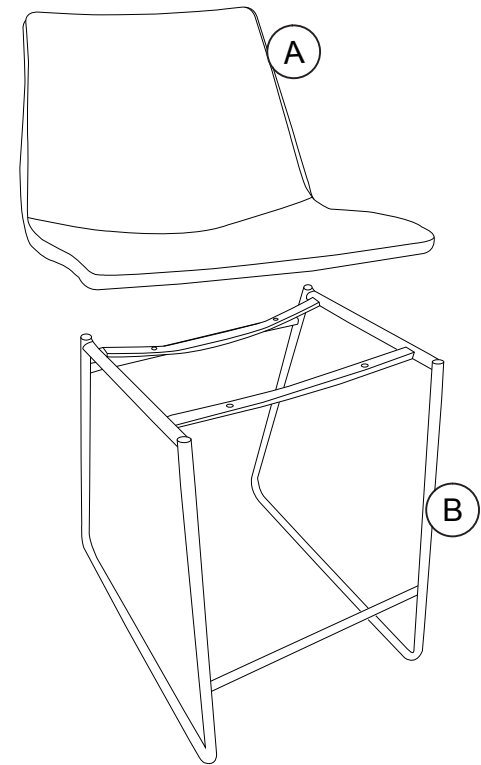

Upholstered Molded Counter Stool

S021416TUK - Brown

S021413TUK - Caramel Maple

Weight limit: 250lbs / 113kgs

>> assembly instructions

Congratulations on your latest Target purchase.

Now what? Don't start sweating over this box of parts. This will be easy. We did the hard work for you. All you need to do is follow our simple instructions and you'll be on your way to transforming your room in no time. Good luck--though we're confident you won't need it.

table of contents

introduction	2
hardware	4
parts list	5
assembly	6 - 7

hardware

Hardware Pack# **TS021413T-00**

(H1) X 4

M6 bolt

(H2) X 1

M5 allen key

ITEM	DESCRIPTION	QUANTITY
------	-------------	----------

A	seat	1
B	leg	1

step 1

(H1) X 4
M6 bolt

step 2

1. Your stool is now ready for use!

Bowden Counter Stool

Take your kitchen counter to the next level with the elegant and sophisticated Bowden Upholstered Molded Counter Stool. Shaped with rounded lines, this stool alludes to the Mid Century décor with its antique and distressed look. It is upholstered in faux leather with a foam-padded seat, footrest and backrest for extra comfort.

- Elegant and sophisticated chair alludes to the Mid Century décor.
- Upholstered in faux leather with an antique and distressed look. Stool height is 24 inches.
- Seat comes with foam padding to ensure top comfort and it also includes a footrest.
- Durable and lightweight design with minimal assembly required