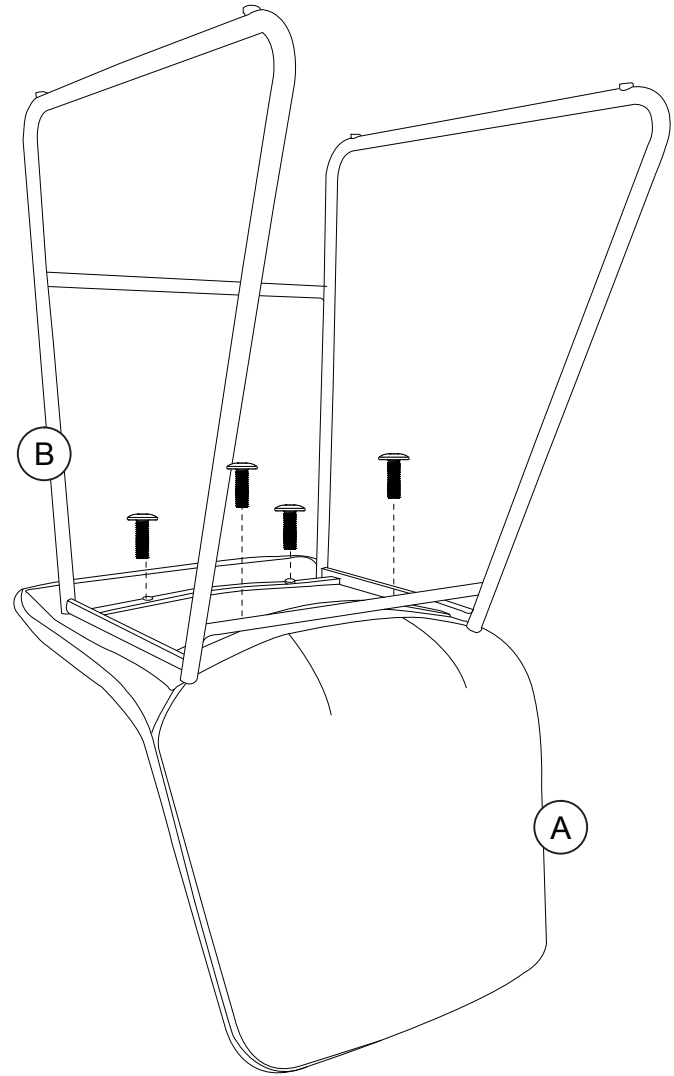

step 1

(H1) X 4
M6 bolt