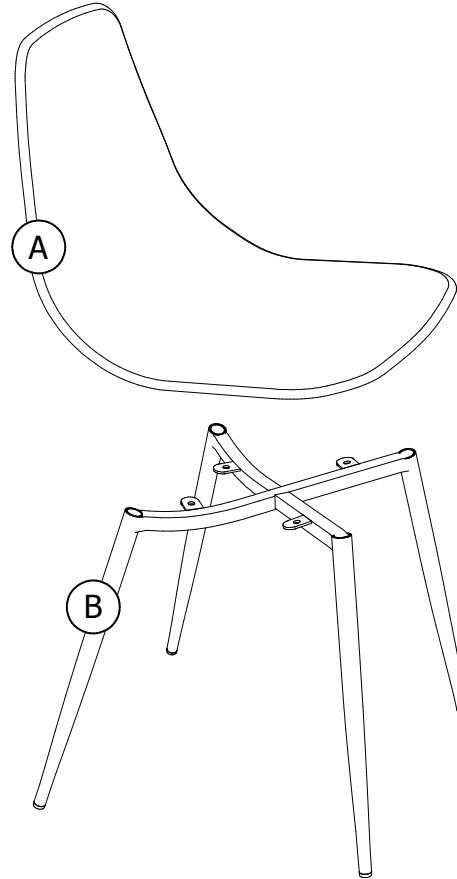

table of contents

introduction	2
hardware	4
parts list	5
assembly	6 - 7

hardware

Hardware Pack# **TC005501-00**

(H1) X 8
M6 bolt

(H2) X 1
Allen Key

ITEM	DESCRIPTION	QUANTITY
------	-------------	----------

A	seat	1
B	leg	1

step 1

(H1) X 4
M6 bolt

step 2

Repeat the same step for the second chair.
Your chairs are now ready for use!

Copley Plastic Counter Stool

Give a touch of elegance to your kitchen counter with the Copley Plastic Counter Stool! Designed in clean simple lines that allude to the Mid Century décor, this stool is perfect for any style. This molded stool has sturdy metal legs with a wood-look finish, assembles in seconds and it is lightweight and durable.

Copley Plastic Counter Stool

C005501TUK Black
EAN: 5060669113607

C005512TUK Grey
EAN: 5060669113621

C005502TUK White EAN: 5060669113614

Product	Height: 826mm	Shipping	Height: 635mm
	Width: 394mm		Width: 406mm
	Depth: 432mm		Depth: 229mm
	Weight: 5 kg		Weight: 6 kg