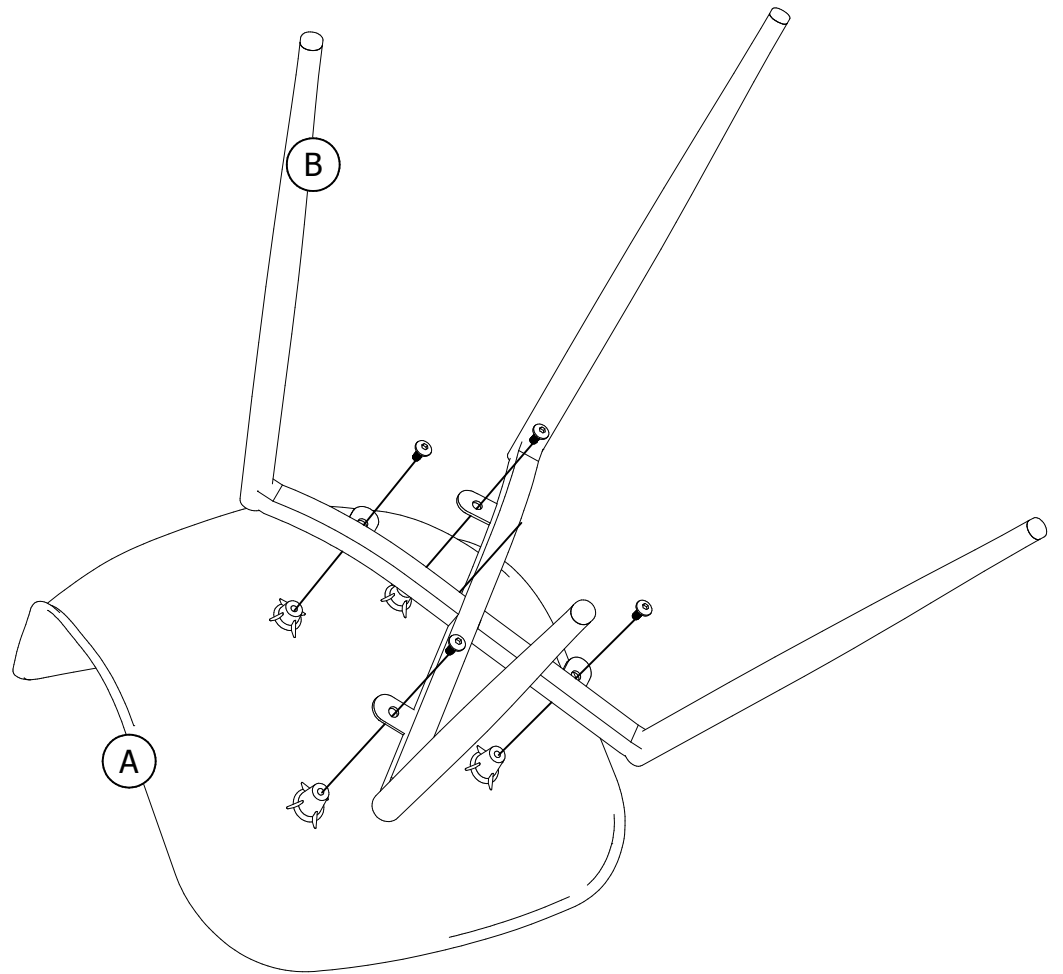

step 1

(H1) X 4
M6 bolt