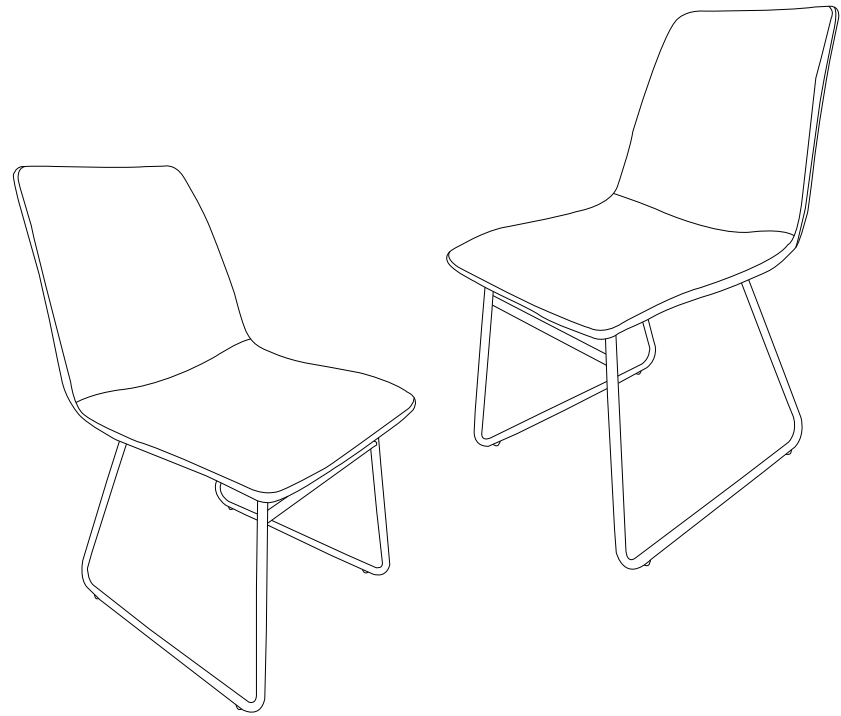

Bowden Dining Chair – SET OF 2

Style up your dining table with the Bowden Upholstered Molded Chair. This elegant and sophisticated chair alludes to the Mid Century décor with its antique and distressed look. Shaped with rounded lines, it is upholstered in faux leather with a foam-padded seat for extra comfort.

- Comes in a set of two.
- Elegant and sophisticated chair alludes to the Mid Century décor.
- Upholstered in faux leather with an antique and distressed look.
- Seat comes with foam padding to ensure top comfort
- Made with robust wood to ensure durability and the legs are made with solid steel in a black finish.

Bowden Dining Chair – SET OF 2

C005013TUK Caramel Maple PU EAN: 5060669113577

Product	Height: 838mm Width: 597mm Depth: 457mm Weight: 6.5 kg	Shipping	Height: 635mm Width: 508mm Depth: 584mm Weight: 16 kg
----------------	---	-----------------	--

upholstered molded chair

C005116TUK - Brown

C005013TUK - Caramel Maple

Weight limit: 250lbs / 113kgs

>> assembly instructions

Congratulations on your latest Target purchase.

Now what? Don't start sweating over this box of parts. This will be easy. We did the hard work for you. All you need to do is follow our simple instructions and you'll be on your way to transforming your room in no time. Good luck--though we're confident you won't need it.