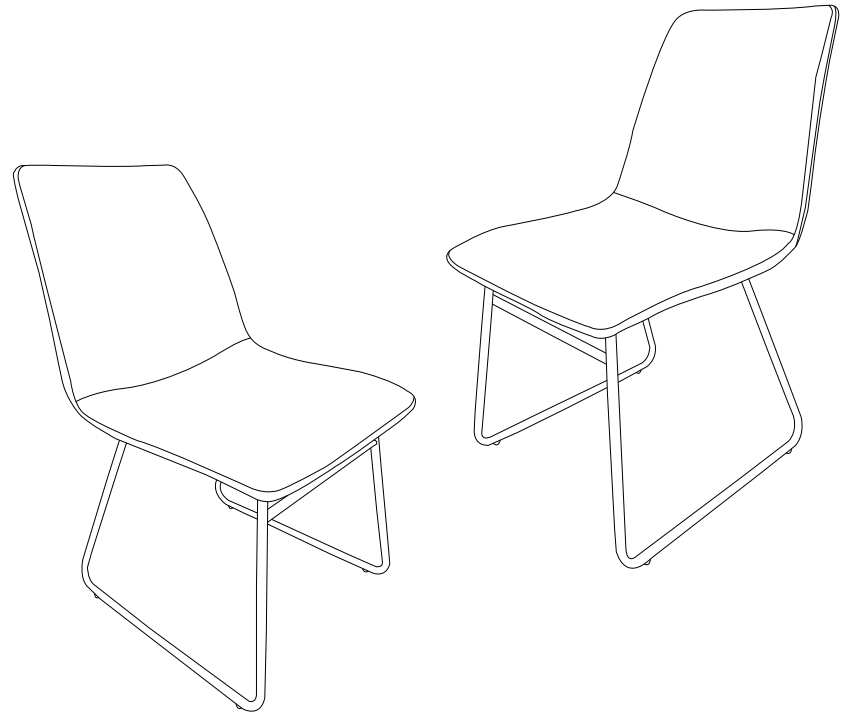

Bowden Dining Chair – SET OF 2

Style up your dining table with the Bowden Upholstered Molded Chair. This elegant and sophisticated chair alludes to the Mid Century décor with its antique and distressed look. Shaped with rounded lines, it is upholstered in faux leather with a foam-padded seat for extra comfort.

- Comes in a set of two.
- Elegant and sophisticated chair alludes to the Mid Century décor.
- Upholstered in faux leather with an antique and distressed look.
- Seat comes with foam padding to ensure top comfort
- Made with robust wood to ensure durability and the legs are made with solid steel in a black finish.

ITEM	DESCRIPTION	QUANTITY
------	-------------	----------

A	seat	1
B	leg	1

step 1

(H1) X 4
M6 bolt

step 2

Repeat the same step for the second chair.
Your chairs are now ready for use!