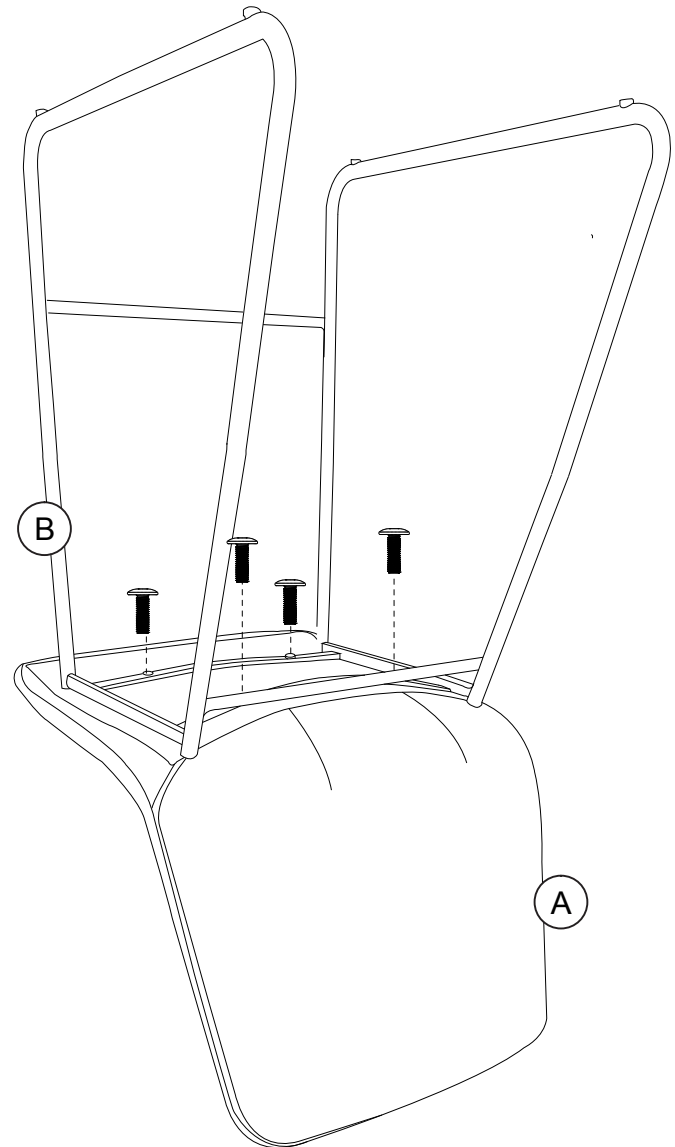

step 1

(H1) X 4
M6 bolt