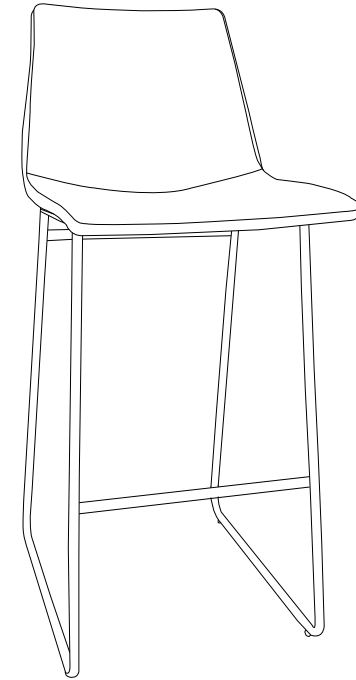

Upholstered Molded Barstool

S022416TUK - Brown

S022413TUK - Caramel Maple

Weight limit: 250lbs / 113kgs

>> assembly instructions

Congratulations on your latest Target purchase.

Now what? Don't start sweating over this box of parts. This will be easy. We did the hard work for you. All you need to do is follow our simple instructions and you'll be on your way to transforming your room in no time. Good luck--though we're confident you won't need it.

ITEM	DESCRIPTION	QUANTITY
------	-------------	----------

A	seat	1
B	leg	1

step 1

(H1) X 4
M6 bolt

step 2

1. Your stool is now ready for use!

Bowden Barstool

Revamp your home bar with the Bowden Upholstered Molded Bar Stool. Shaped with rounded lines, this elegant and sophisticated stool alludes to the Mid Century décor with its antique and distressed look. It is upholstered in faux leather with a foam-padded seat, footrest and backrest for extra comfort.

- Elegant and sophisticated bar stool alludes to the Mid Century décor.
- Upholstered in faux leather with an antique and distressed look. Stool height is 30 inches.
- Seat comes with foam padding to ensure top comfort and it also includes a footrest.
- Made with robust wood to ensure durability and the legs are made with solid steel in a black finish..

Bowden Barstool

S022413TUK Caramel Maple PU EAN: 5060669114253

Product	Height: 902mm Width: 584mm Depth: 457mm Weight: 8 kg	Shipping	Height: 610mm Width: 483mm Depth: 762mm Weight: 12 kg
----------------	---	-----------------	--