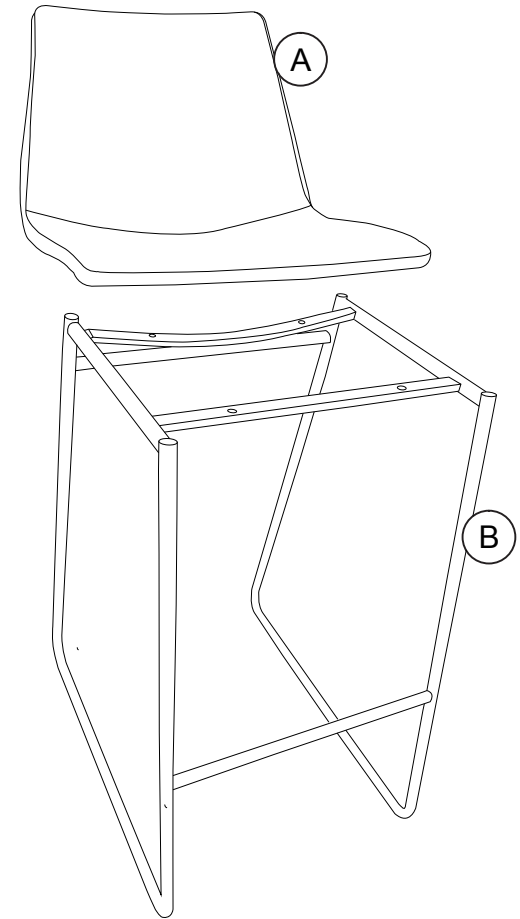

Upholstered Molded Barstool

S022416TUK - Brown

S022413TUK - Caramel Maple

Weight limit: 250lbs / 113kgs

>> assembly instructions

Congratulations on your latest Target purchase.

Now what? Don't start sweating over this box of parts. This will be easy. We did the hard work for you. All you need to do is follow our simple instructions and you'll be on your way to transforming your room in no time. Good luck--though we're confident you won't need it.

table of contents

introduction	2
hardware	4
parts list	5
assembly	6 - 7

hardware

Hardware Pack# **TS021413T-00**

(H1) X 4

M6 bolt

(H2) X 1

M5 allen key

ITEM	DESCRIPTION	QUANTITY
------	-------------	----------

A	seat	1
B	leg	1

step 1

(H1) X 4
M6 bolt

step 2

1. Your stool is now ready for use!

Bowden Barstool

Revamp your home bar with the Bowden Upholstered Molded Bar Stool. Shaped with rounded lines, this elegant and sophisticated stool alludes to the Mid Century décor with its antique and distressed look. It is upholstered in faux leather with a foam-padded seat, footrest and backrest for extra comfort.

- Elegant and sophisticated bar stool alludes to the Mid Century décor.
- Upholstered in faux leather with an antique and distressed look. Stool height is 30 inches.
- Seat comes with foam padding to ensure top comfort and it also includes a footrest.
- Made with robust wood to ensure durability and the legs are made with solid steel in a black finish..