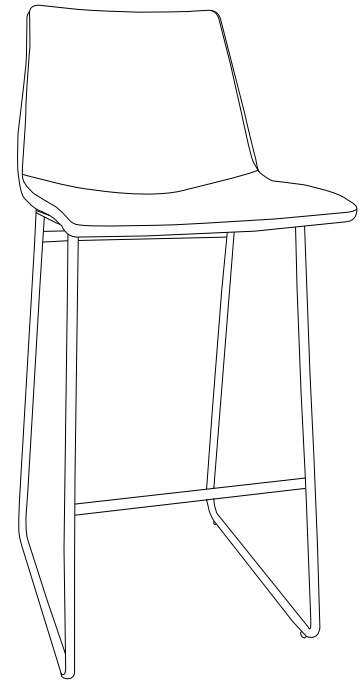

Upholstered Molded Barstool

S022416TUK - Brown

S022413TUK - Caramel Maple

Weight limit: 250lbs / 113kgs

>> assembly instructions

Congratulations on your latest Target purchase.

Now what? Don't start sweating over this box of parts. This will be easy. We did the hard work for you. All you need to do is follow our simple instructions and you'll be on your way to transforming your room in no time. Good luck--though we're confident you won't need it.

ITEM	DESCRIPTION	QUANTITY
------	-------------	----------

A	seat	1
B	leg	1

step 1

(H1) X 4
M6 bolt

step 2

1. Your stool is now ready for use!

Bowden Barstool

Revamp your home bar with the Bowden Upholstered Molded Bar Stool. Shaped with rounded lines, this elegant and sophisticated stool alludes to the Mid Century décor with its antique and distressed look. It is upholstered in faux leather with a foam-padded seat, footrest and backrest for extra comfort.

- Elegant and sophisticated bar stool alludes to the Mid Century décor.
- Upholstered in faux leather with an antique and distressed look. Stool height is 30 inches.
- Seat comes with foam padding to ensure top comfort and it also includes a footrest.
- Made with robust wood to ensure durability and the legs are made with solid steel in a black finish..

Bowden Barstool

S022413TUK Caramel Maple PU EAN: 5060669114253

Product	Height: 902mm Width: 584mm Depth: 457mm Weight: 8 kg	Shipping	Height: 610mm Width: 483mm Depth: 762mm Weight: 12 kg
----------------	---	-----------------	--