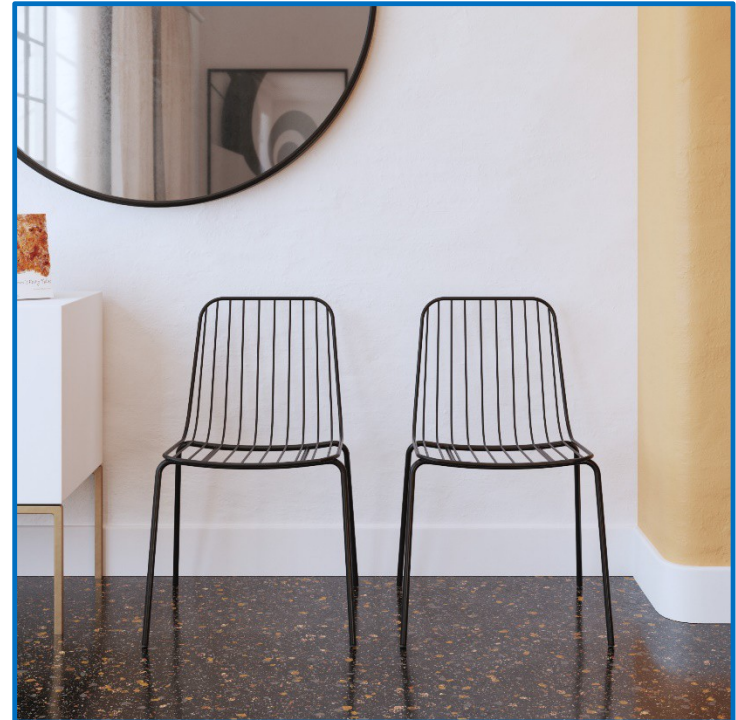

C025001UK Black EAN: 5060669113683

Product	Height: 800mm Width: 559mm Depth: 520mm Weight: 5 kg	Shipping	Height: 610mm Width: 533mm Depth: 864mm Weight: 14 kg