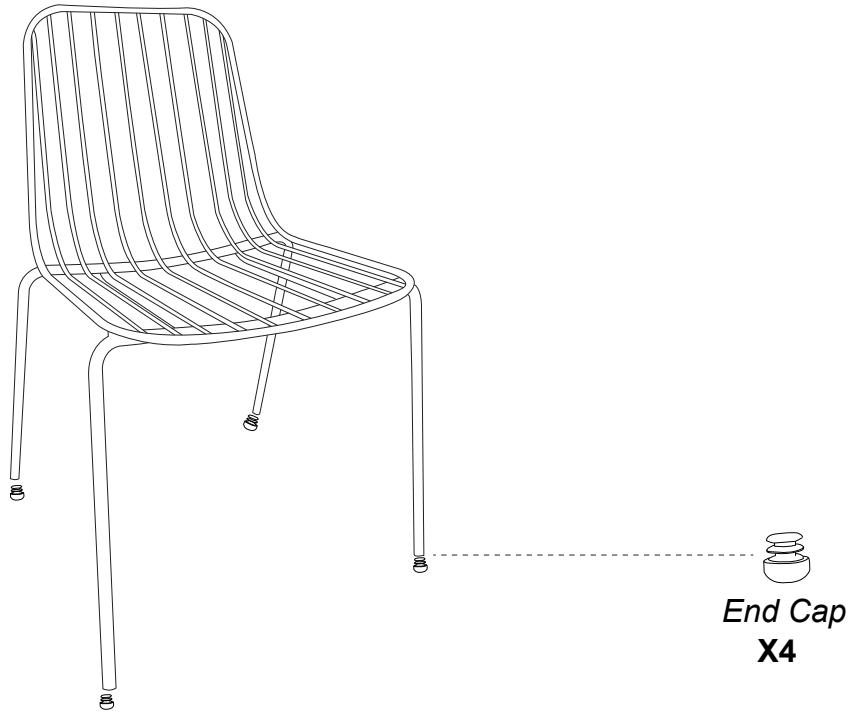

### **Consumer Services**

Dorel Home Furnishings Europe  
Building 4, Imperial Place  
Maxwell Road, Borehamwood  
WD6 1JN United Kingdom

 Weight Limit: 250 Lb /113 Kg