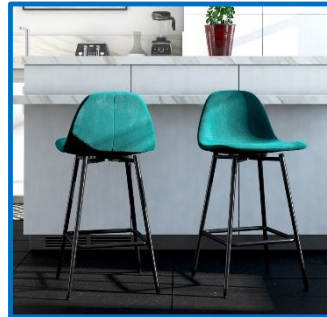

S025410UK Green Velvet EAN: 5060669114291