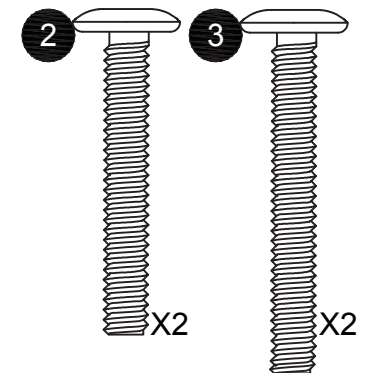

Hardware Pack

Hardware Pack #: **TS014412-00**

Please do not completely tighten all the hardware, until the entire assembly is completed, unless otherwise indicated in the step-by-step instructions.

The screw(s), bolt(s) to be used at each step are shown in actual size in the lower right corner of the page.

Step 1

Attach Bx2 to C with ①, as shown.

Step 2

Attach **D** to **Bx2** with **4**, as shown.

Step 3

Attach **B** & **C** to **A** with **2** & **3**, as shown.

The round plate should be directed as shown.

 Weight Limit: 250 Lb /113 Kg