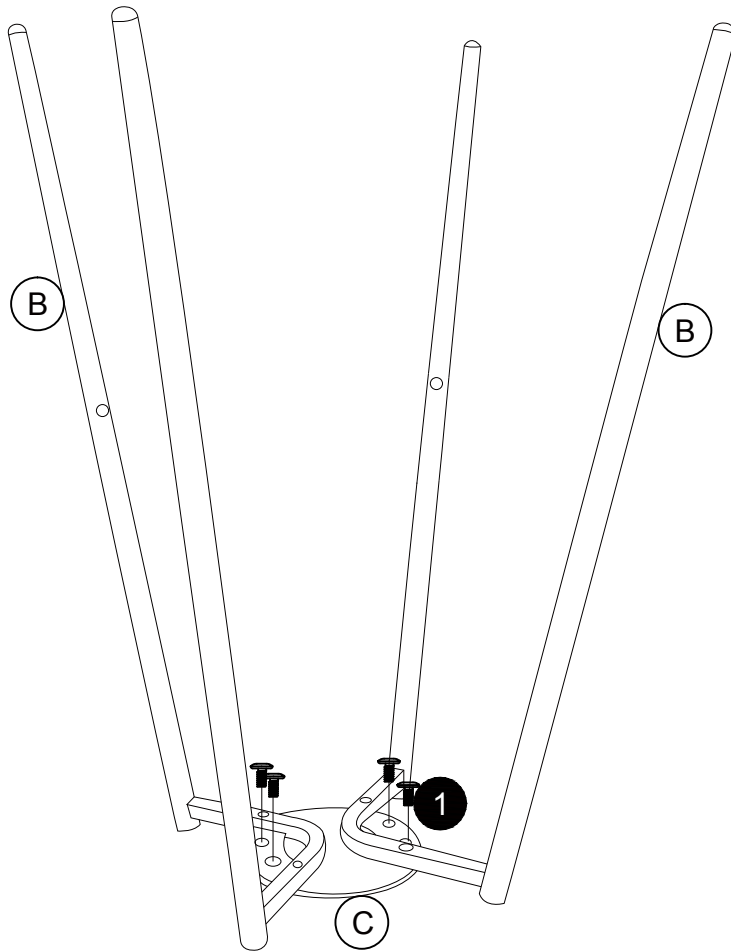

Hardware Pack

Hardware Pack #: **TS014412-00**

Please do not completely tighten all the hardware, until the entire assembly is completed, unless otherwise indicated in the step-by-step instructions.

The screw(s), bolt(s) to be used at each step are shown in actual size in the lower right corner of the page.

Step 1

Attach Bx2 to C with ①, as shown.

Step 2

Attach **D** to **Bx2** with **4**, as shown.

Step 3

Attach **B** & **C** to **A** with **2** & **3**, as shown.

The round plate should be directed as shown.

 Weight Limit: 250 Lb /113 Kg