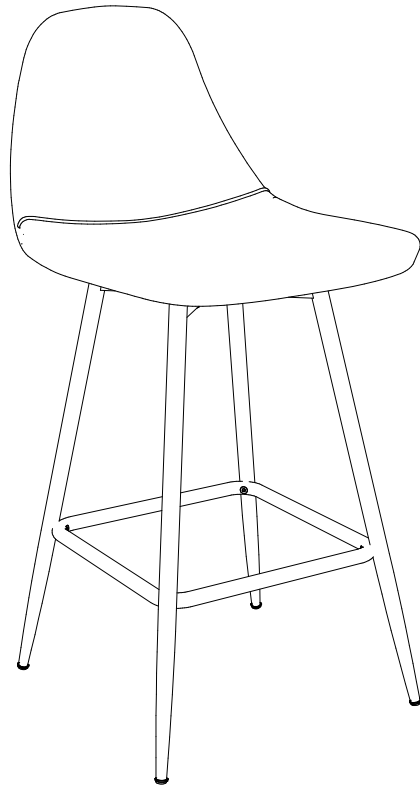

Upholstered Counter Stool

S025416UK - Camel
S025412UK - Grey
S025410UK - Green
S025401UK - Black

THIS INSTRUCTION BOOKLET CONTAINS **IMPORTANT** SAFETY INFORMATION. PLEASE READ AND KEEP FOR FUTURE REFERENCE.

Read Before Beginning Assembly

- Call our 01942 524100 if you need assistance.
- Work in a spacious area and near where the unit will be used, preferably on a carpet, or use a piece of the cardboard packaging to protect your floor and product.
- Recommended # of people needed for assembly: 1 (however it is always better to have an extra hand). Estimated assembly time is 30 min .
- Make sure all parts are included. Most parts are labeled or stamped on the raw edge.
- Read each step carefully. It is very important that each step of the instructions is performed in the correct order. If these steps are not followed in sequence, assembly difficulties will occur.

Calvin Counter Stool

S025416UK Camel Faux Leather
EAN: 5060669114314

S025401UK Black Faux Leather
EAN: 5060669114284

S025410UK Green Velvet EAN: 5060669114291

S025412UK Grey Velvet
EAN: 5060669114307

Product	Height: 838mm	Shipping	Height: 635mm
	Width: 444mm		Width: 406mm
	Depth: 394mm		Depth: 229mm
	Weight: 6 kg		Weight: 7 kg