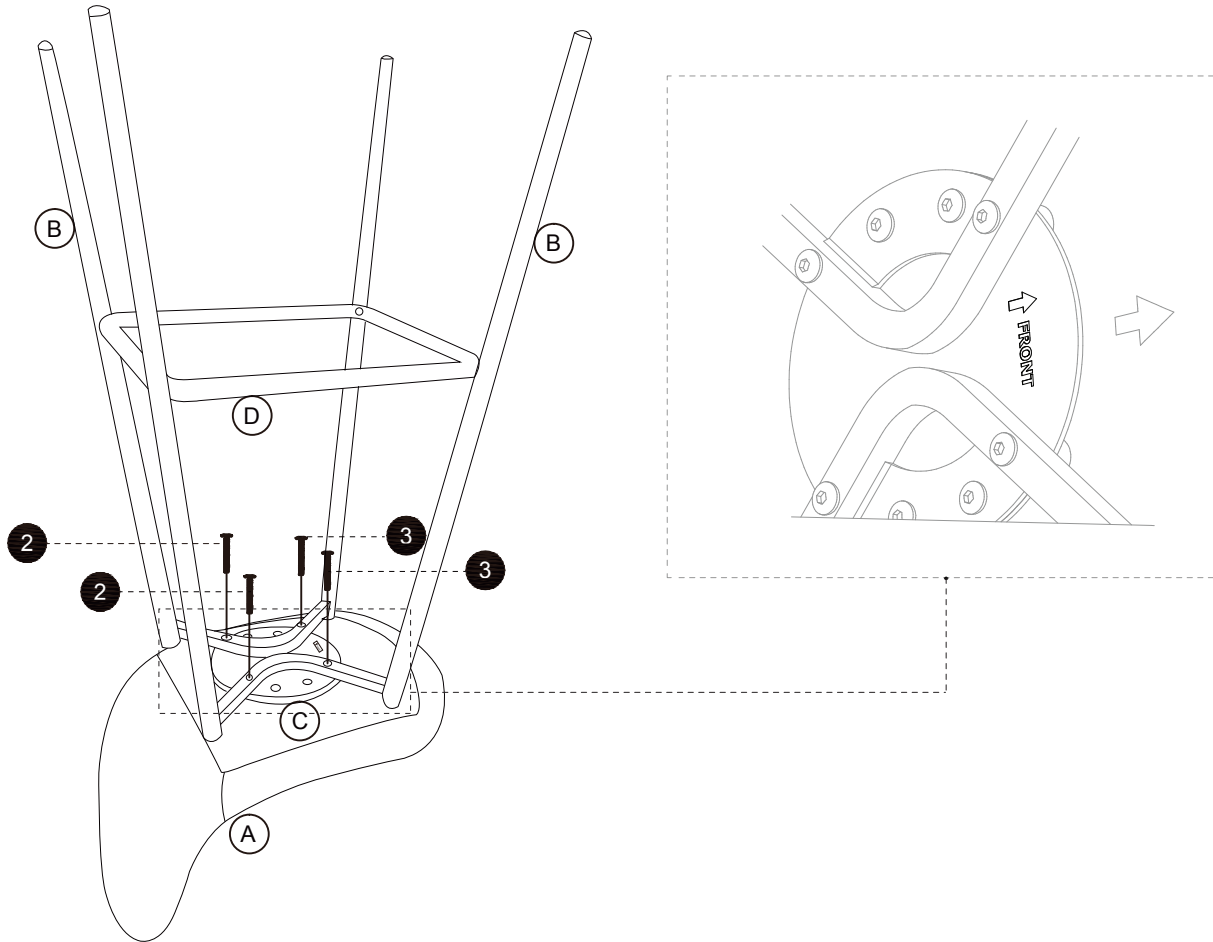

Hardware Pack

Hardware Pack #: **TS014412-00**

Please do not completely tighten all the hardware, until the entire assembly is completed, unless otherwise indicated in the step-by-step instructions.

The screw(s), bolt(s) to be used at each step are shown in actual size in the lower right corner of the page.

Step 1

Attach Bx2 to C with ①, as shown.

Step 2

Attach **D** to **Bx2** with **4**, as shown.

Step 3

Attach **B** & **C** to **A** with **2** & **3**, as shown.

The round plate should be directed as shown.

 Weight Limit: 250 Lb /113 Kg