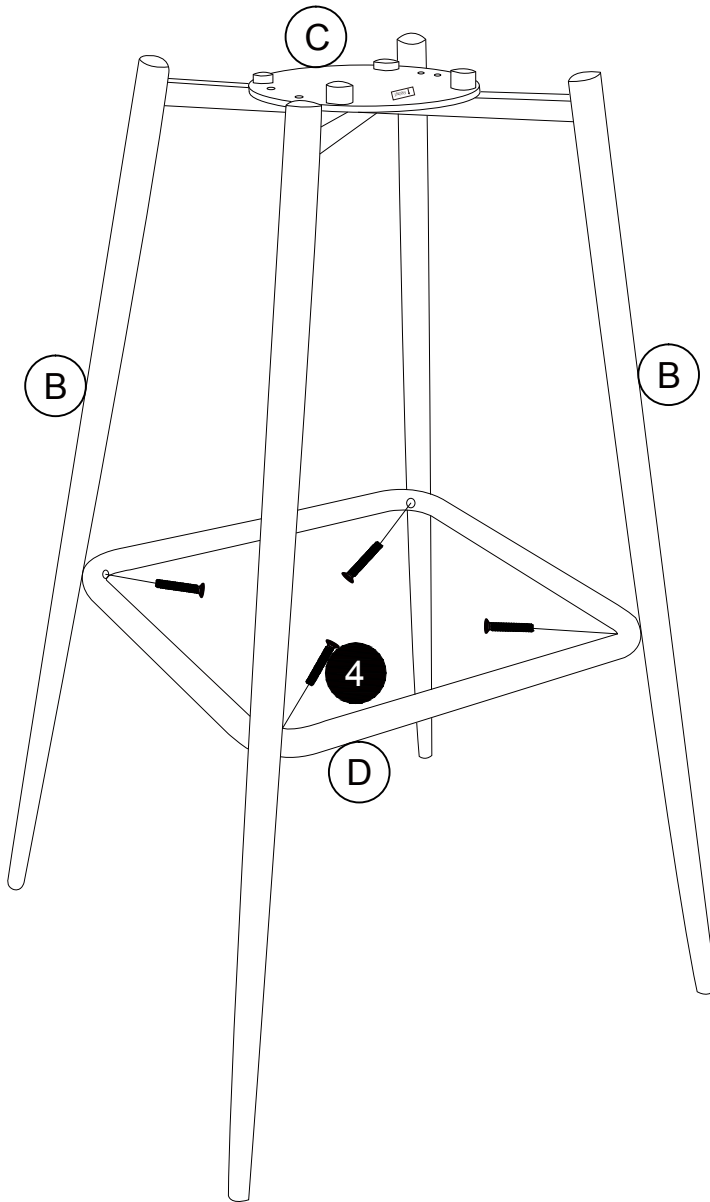

Parts

Replacement Parts, visit

Seat
X 1

Leg
X 2

Round Plate
X 1

Square Support
X 1

All in 1 big box!

Before you throw the package, please use the Check Box to identify the parts and ensure that you have all the parts needed for the assembly.

Hardware Pack

Hardware Pack #: **TS014412-00**

Please do not completely tighten all the hardware, until the entire assembly is completed, unless otherwise indicated in the step-by-step instructions.

The screw(s), bolt(s) to be used at each step are shown in actual size in the lower right corner of the page.

Step 1

Attach Bx2 to C with ①, as shown.

Step 2

Attach **D** to **Bx2** with **4**, as shown.

Step 3

Attach **B** & **C** to **A** with **2** & **3**, as shown.

The round plate should be directed as shown.

 Weight Limit: 250 Lb /113 Kg