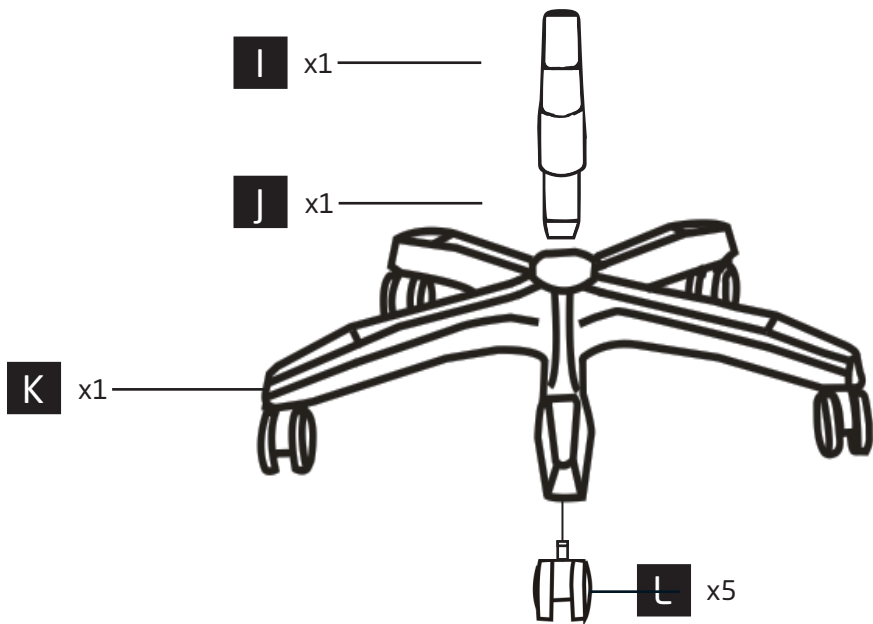

5126

M x16
M8x20mm

N x2
M5x10mm

O x4

P x1