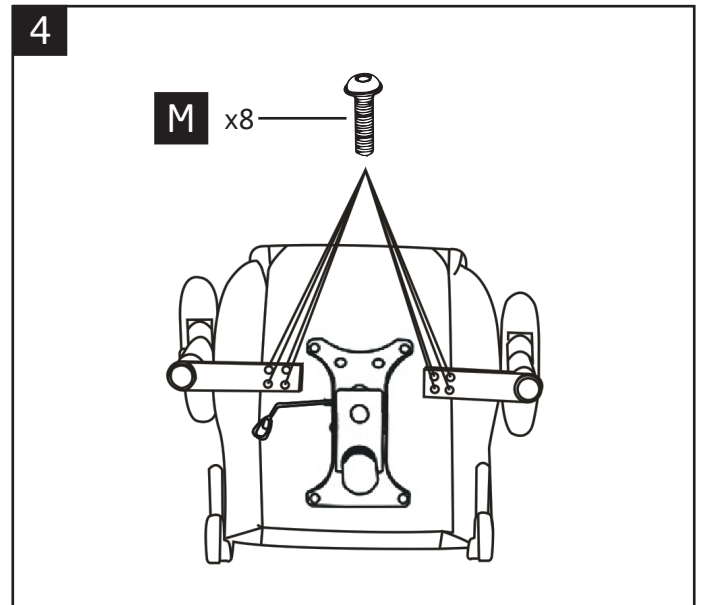

5126

M x16
M8x20mm

N x2
M5x10mm

O x4

P x1

5126

5126

9

1 Back rest adjustment lever:
pull latch vertically up - seat
recline 90°-130

2 Arm adjustment latch:
> Pull latch vertically up to have a vertical
movement

3 Seat recline tension knob:
twist to increase resistance