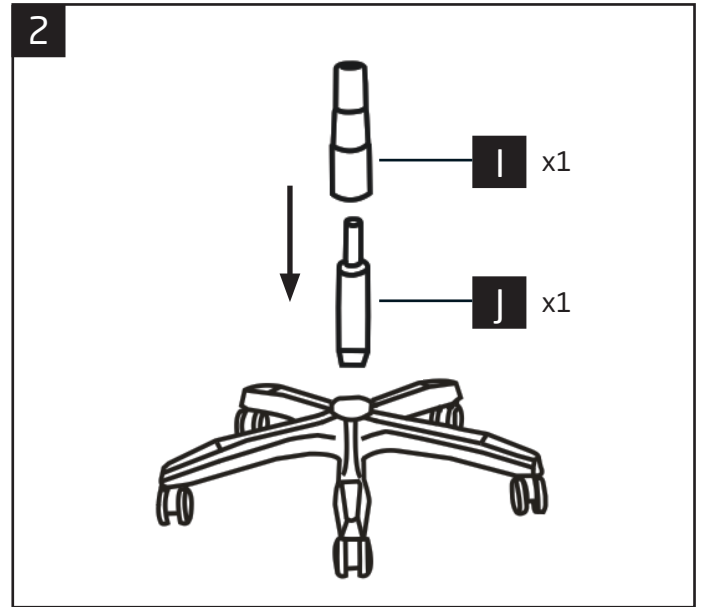

5126

M x16
M8x20mm

N x2
M5x10mm

O x4

P x1

5126

5126

9

1 Back rest adjustment lever:
pull latch vertically up - seat
recline 90°-130

2 Arm adjustment latch:
> Pull latch vertically up to have a vertical
movement

3 Seat recline tension knob:
twist to increase resistance

4 Height adjustment lever:
pull latch vertically up

Senna

AOC5126

Design Highlights

- Modern gaming chair with bucket style seat
- Full back recline that can be stopped at any position
- Fully adjustable arm rests
- Ergonomically shaped backrest and seat for maximum comfort
- Removable head cushion for additional support
- Height adjustable
- Seat Dims (mm): H 470-570 x W 510 x D 480
- EAN – Black & Grey: 5030752020051
Black & White: 5030752020068