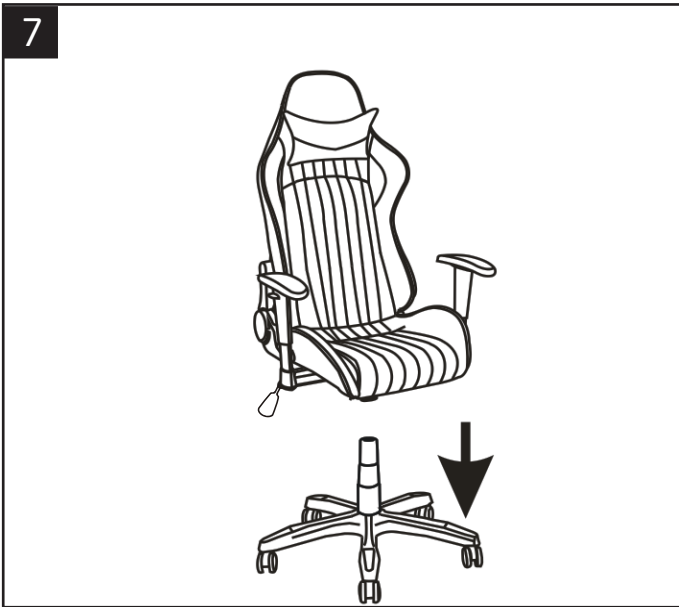

5126

9

1 Back rest adjustment lever:
pull latch vertically up - seat
recline 90°-130

2 Arm adjustment latch:
> Pull latch vertically up to have a vertical
movement

3 Seat recline tension knob:
twist to increase resistance

4 Height adjustment lever:
pull latch vertically up