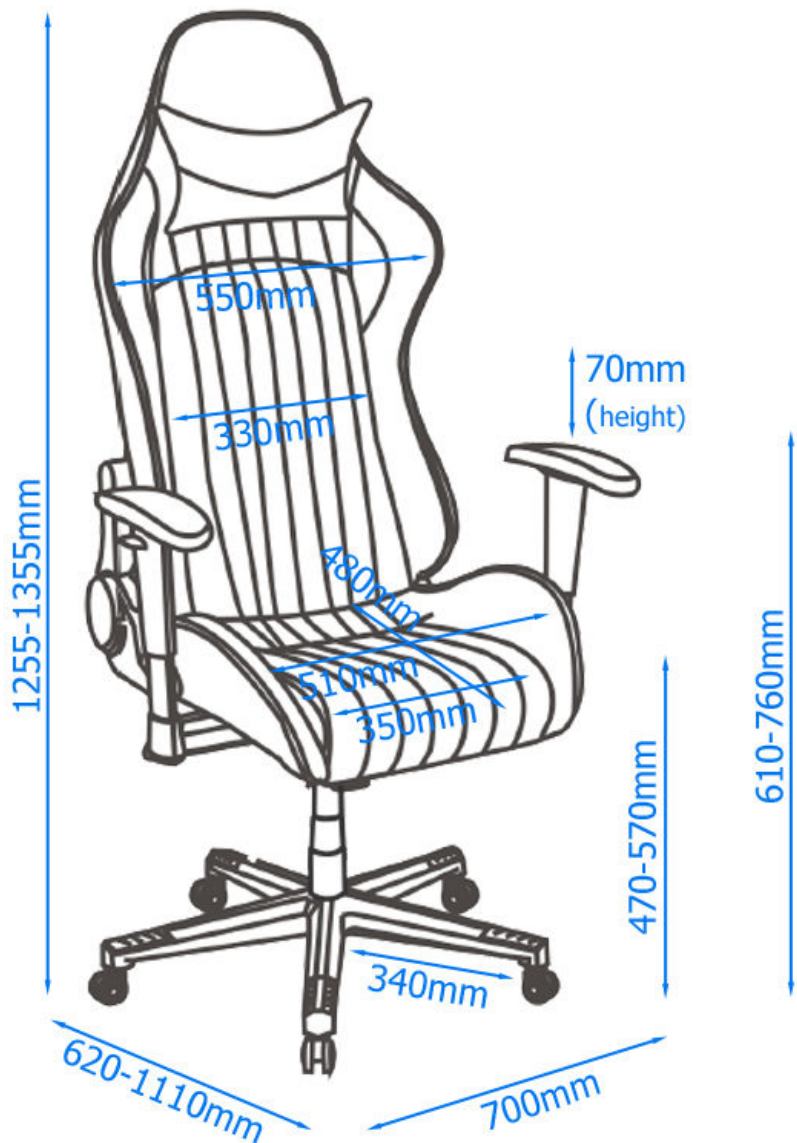

4 Height adjustment lever:
pull latch vertically up

Senna

AOC5126

Design Highlights

- Modern gaming chair with bucket style seat
- Full back recline that can be stopped at any position
- Fully adjustable arm rests
- Ergonomically shaped backrest and seat for maximum comfort
- Removable head cushion for additional support
- Height adjustable
- Seat Dims (mm): H 470-570 x W 510 x D 480
- EAN – Black & Grey: 5030752020051
Black & White: 5030752020068

Back Rake

Seat Height Adjustment

Adjustable Arms

Full Synchro Mechanism

Weight Tension Control

Black & Grey

Black & White

www.alphasondesigns.com

CSEurope@Dorel.com

01942 524100

Dorel Home Furnishings Europe Ltd, 244 Swan Lane, Hindley Green, Wigan, UK, WN2 4EY

alphason

Senna

AOC5126

SPECIFYING

Seat Height (mm)	470-570
Max. User Weight (kg)	114
Max. Recommended Use (hours)	8
Product Weight (kg)	17
Dims: H 1335 x W 700 x D 620 (mm)	

PACKAGING

Number of Boxes	1
Width (mm)	660
Height (mm)	1,390
Depth (mm)	270
Weight (kg)	19.5