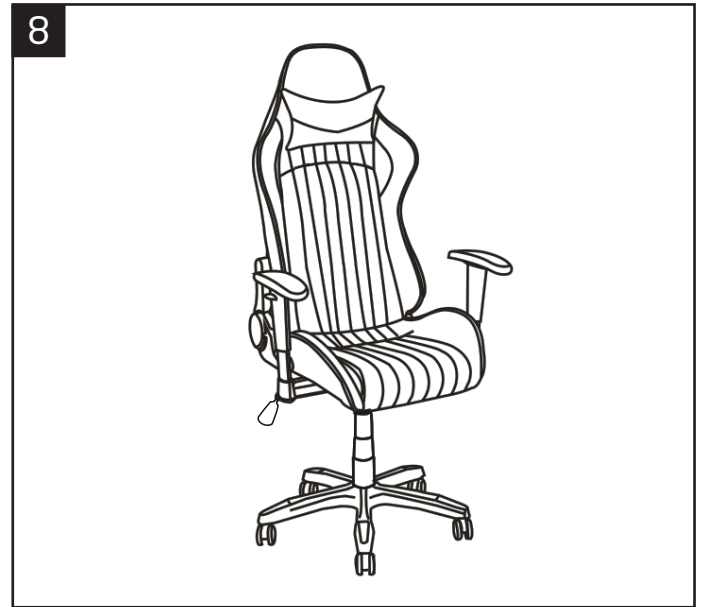

5126

9

1 Back rest adjustment lever:
pull latch vertically up - seat
recline 90°-130

2 Arm adjustment latch:
> Pull latch vertically up to have a vertical
movement

3 Seat recline tension knob:
twist to increase resistance

4 Height adjustment lever:
pull latch vertically up