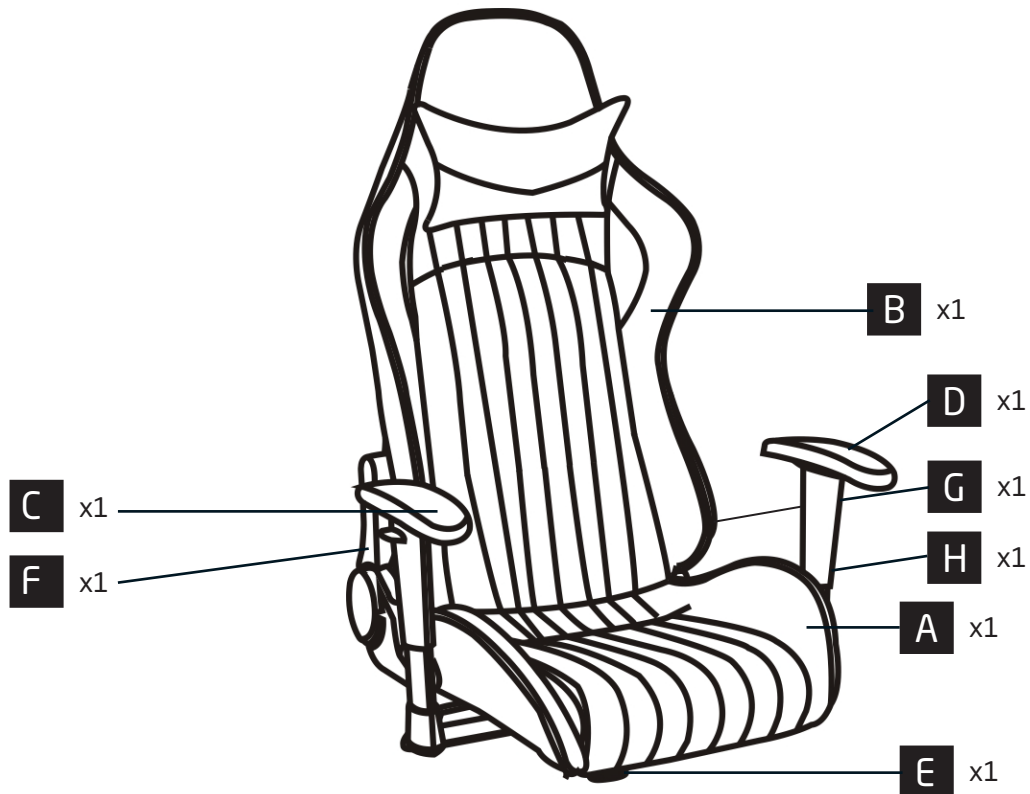

5126

M x16
M8x20mm

N x2
M5x10mm

O x4

P x1