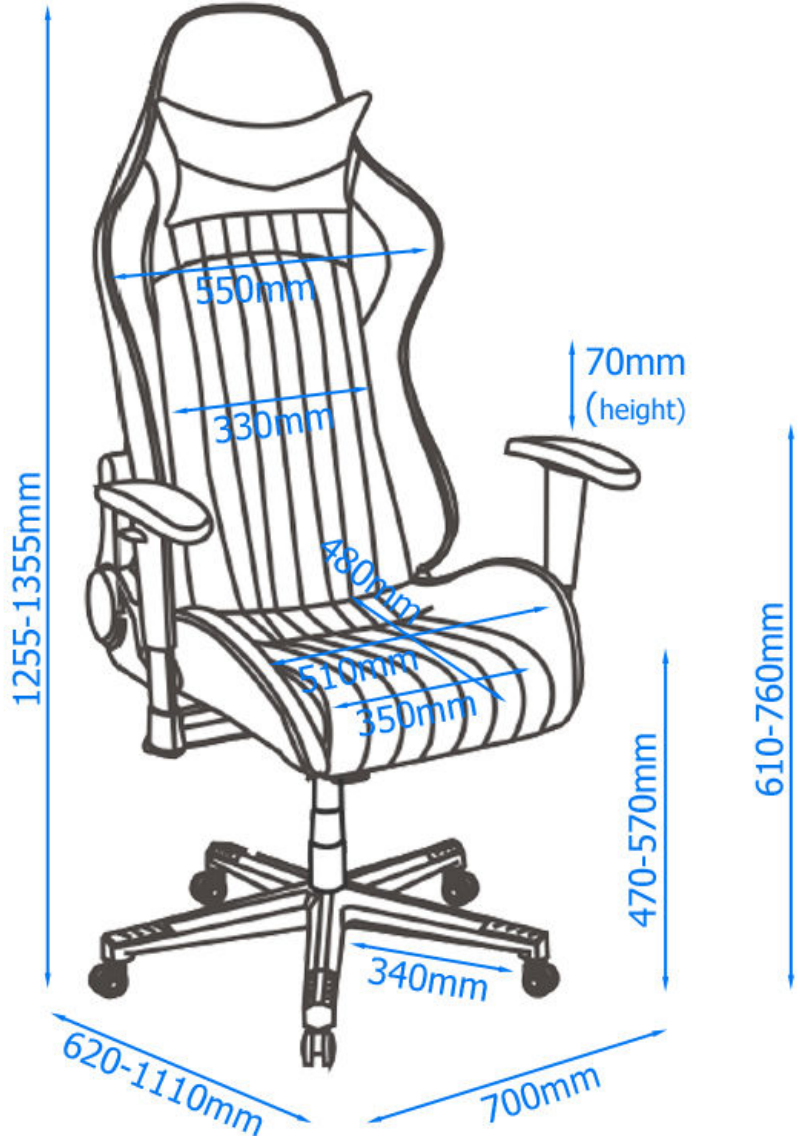

AOC5126

Design Highlights

- Modern gaming chair with bucket style seat
- Full back recline that can be stopped at any position
- Fully adjustable arm rests
- Ergonomically shaped backrest and seat for maximum comfort
- Removable head cushion for additional support
- Height adjustable
- Seat Dims (mm): H 470-570 x W 510 x D 480
- EAN – Black & Grey: 5030752020051
Black & White: 5030752020068

				
Back Rake	Seat Height Adjustment	Adjustable Arms	Full Synchro Mechanism	Weight Tension Control

Black & Grey	
Black & White	

Senna

AOC5126

SPECIFYING	
Seat Height (mm)	470-570
Max. User Weight (kg)	114
Max. Recommended Use (hours)	8
Product Weight (kg)	17
Dims: H 1335 x W 700 x D 620 (mm)	

PACKAGING	
Number of Boxes	1
Width (mm)	660
Height (mm)	1,390
Depth (mm)	270
Weight (kg)	19.5